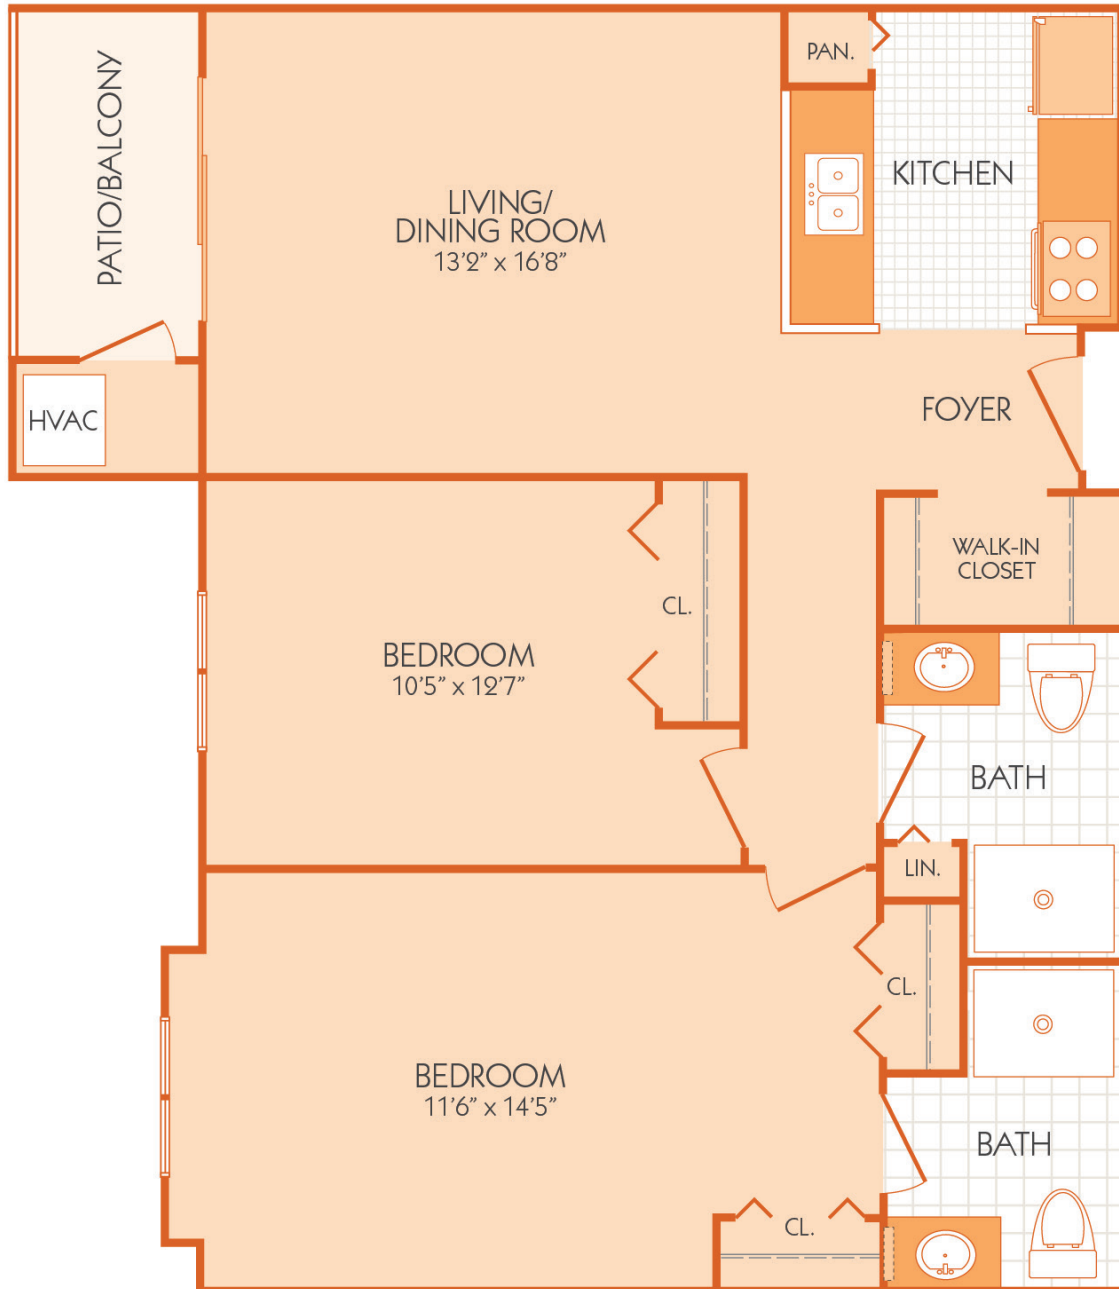

The Oak - 955 sq. ft.

The Oak Alternate A - 1,025 sq. ft.

The Oak Alternate B - 921 sq. ft. 1.5 Baths

all seasons
OF ROCHESTER HILLS

EQUAL HOUSING
OPPORTUNITY

Dimensions and square footage may vary by unit.