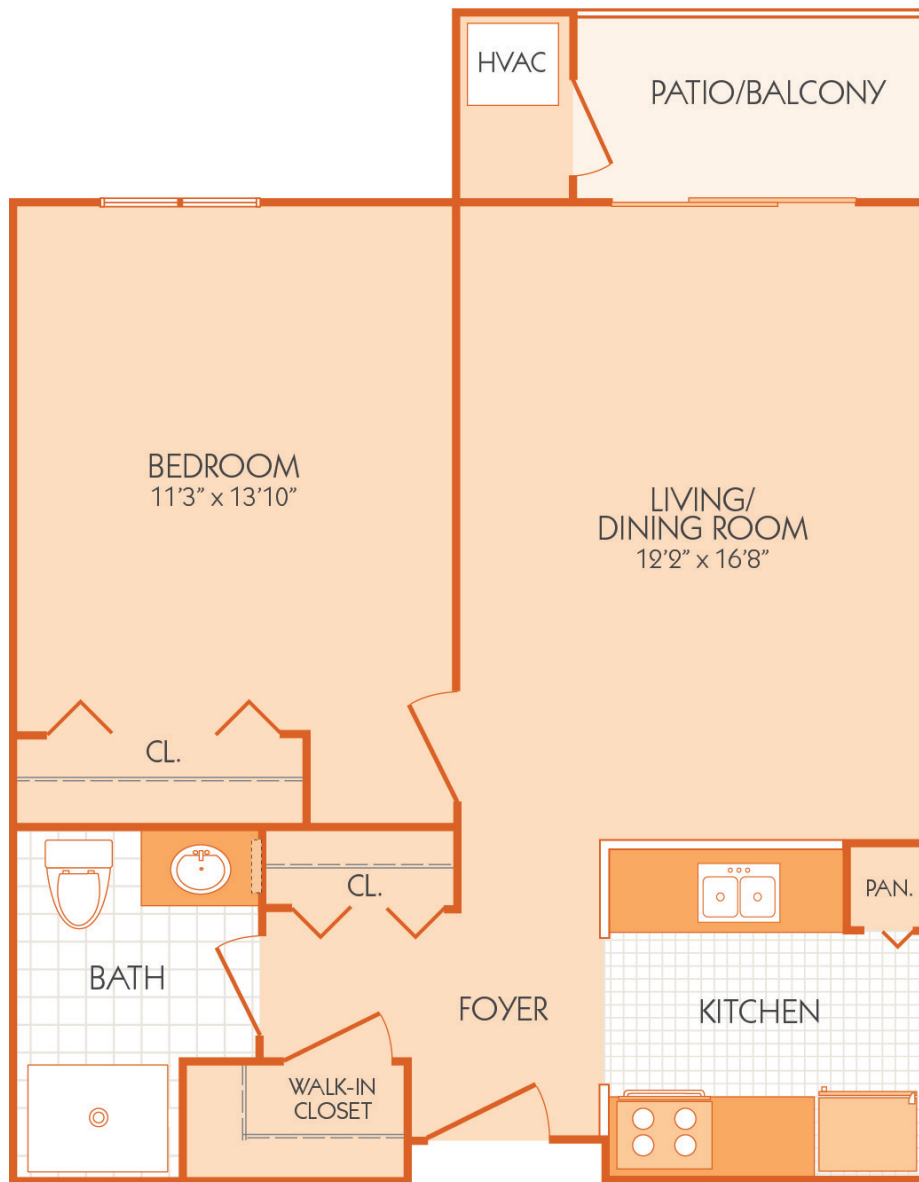

The Willow - 635 sq. ft.

The Willow Alternate A - 685 sq. ft.

Dimensions and square footage may vary by unit.

www.AllSeasonsRochesterHills.com
(248) 299-0700