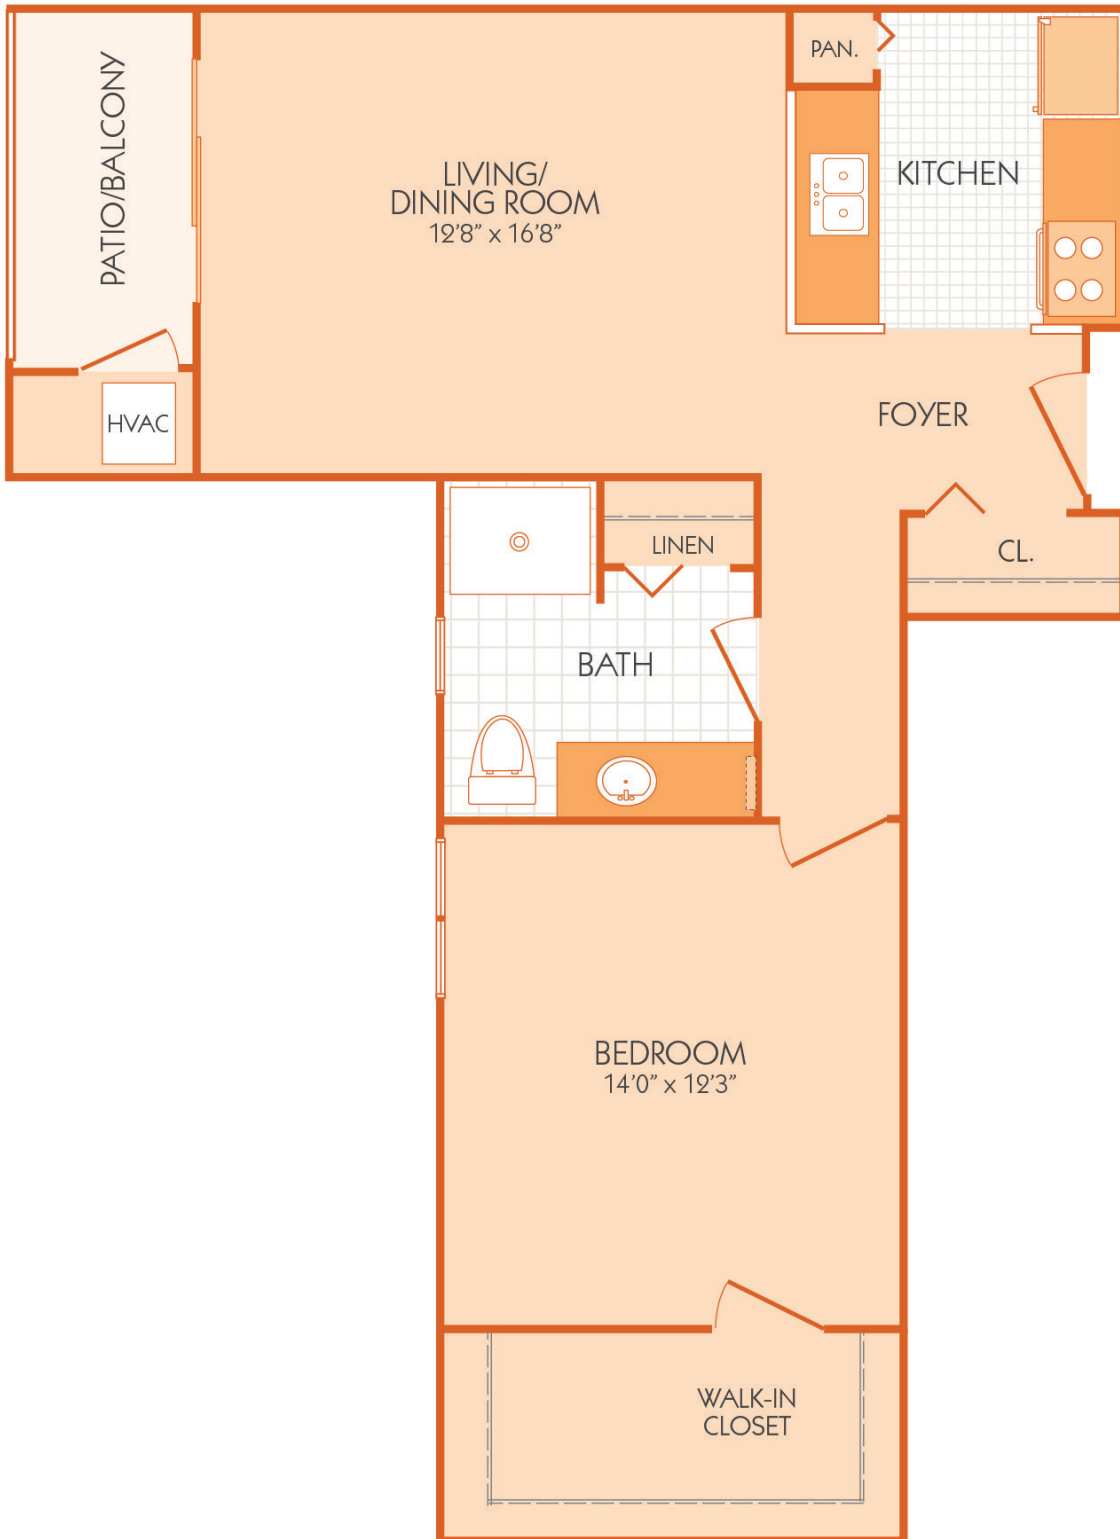

The Elm
740 sq. ft.

Dimensions and square footage may vary by unit.