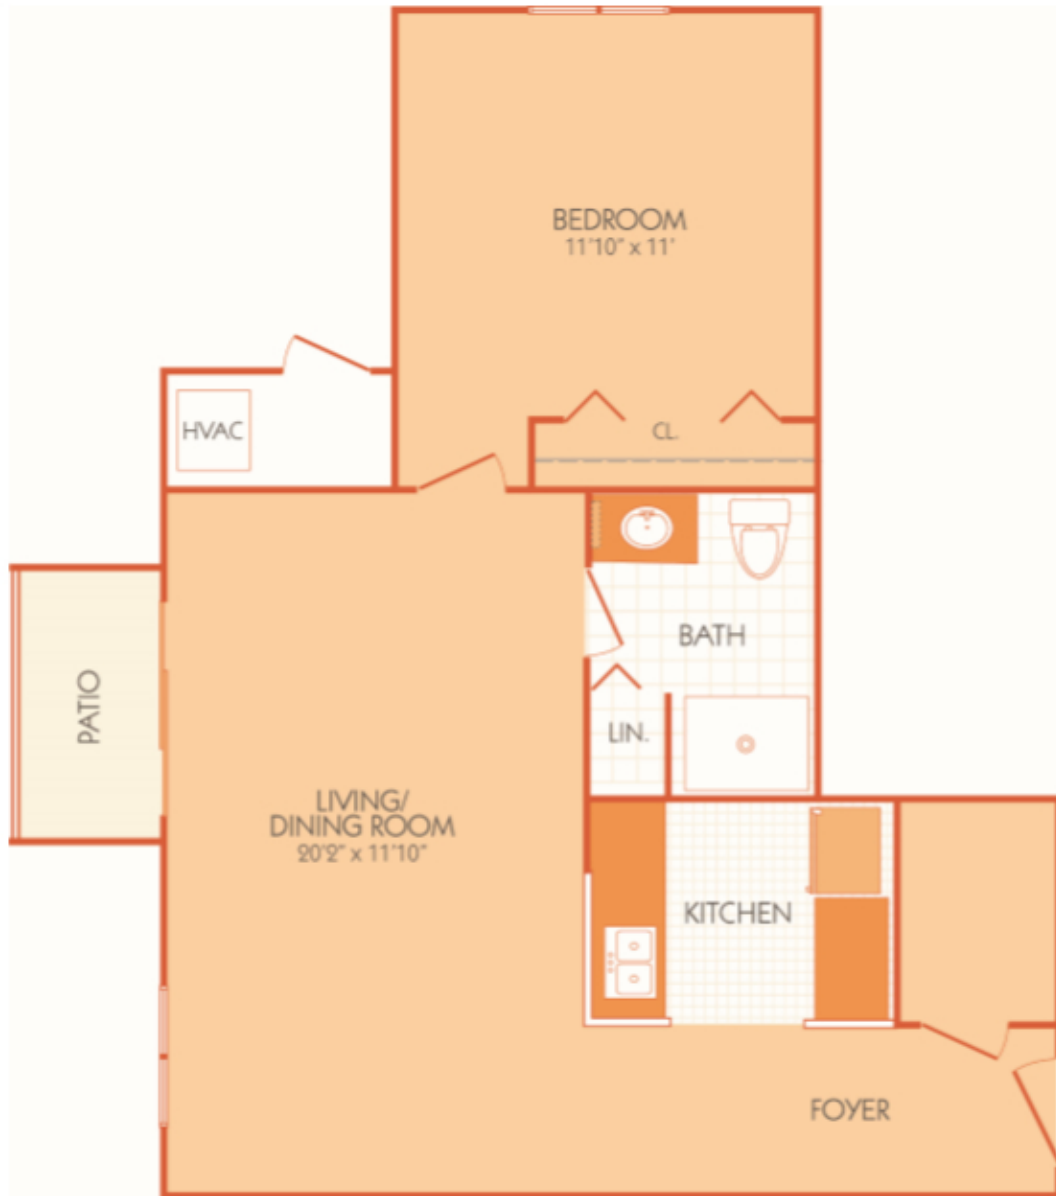

The Maple
654 sq. ft.

Dimensions and square footage may vary by unit.

www.AllSeasonsRochesterHills.com
(248) 299-0700