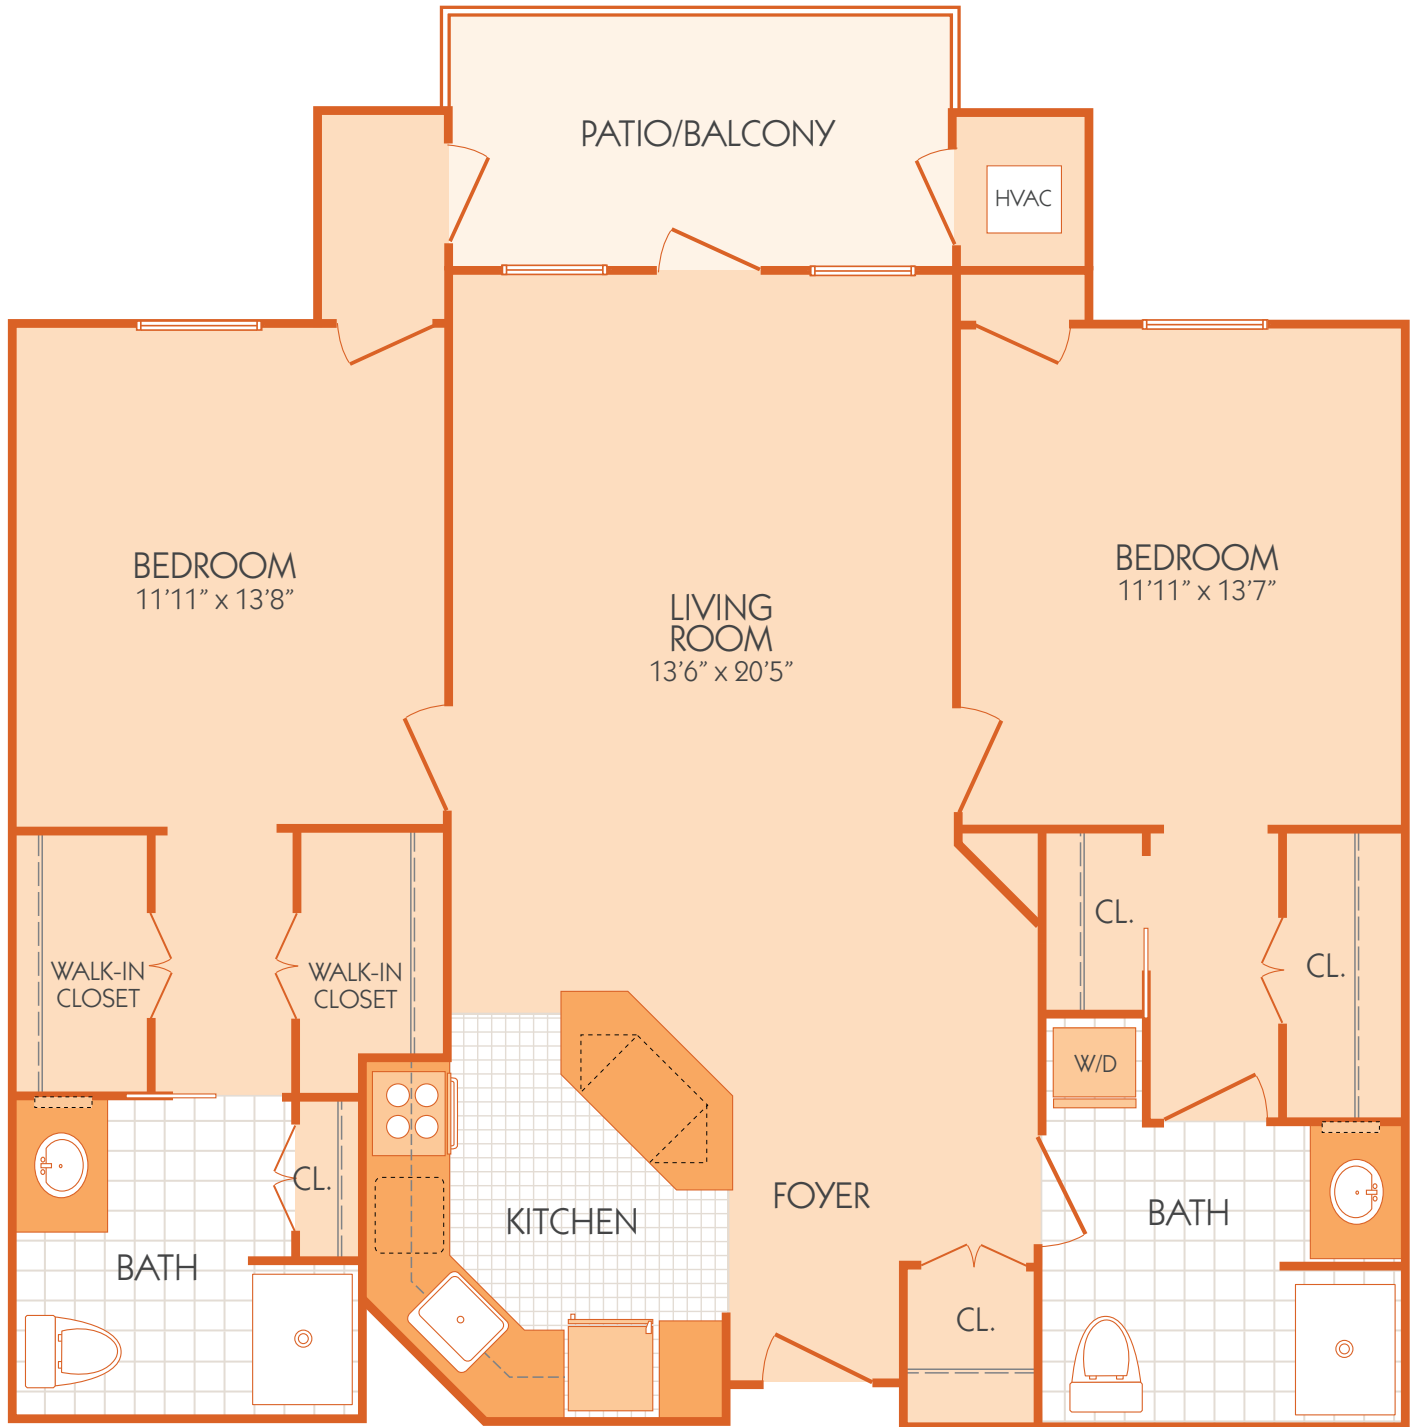

The Royal Palm

1,216 sq. ft.

Dimensions and square footage may vary by unit.