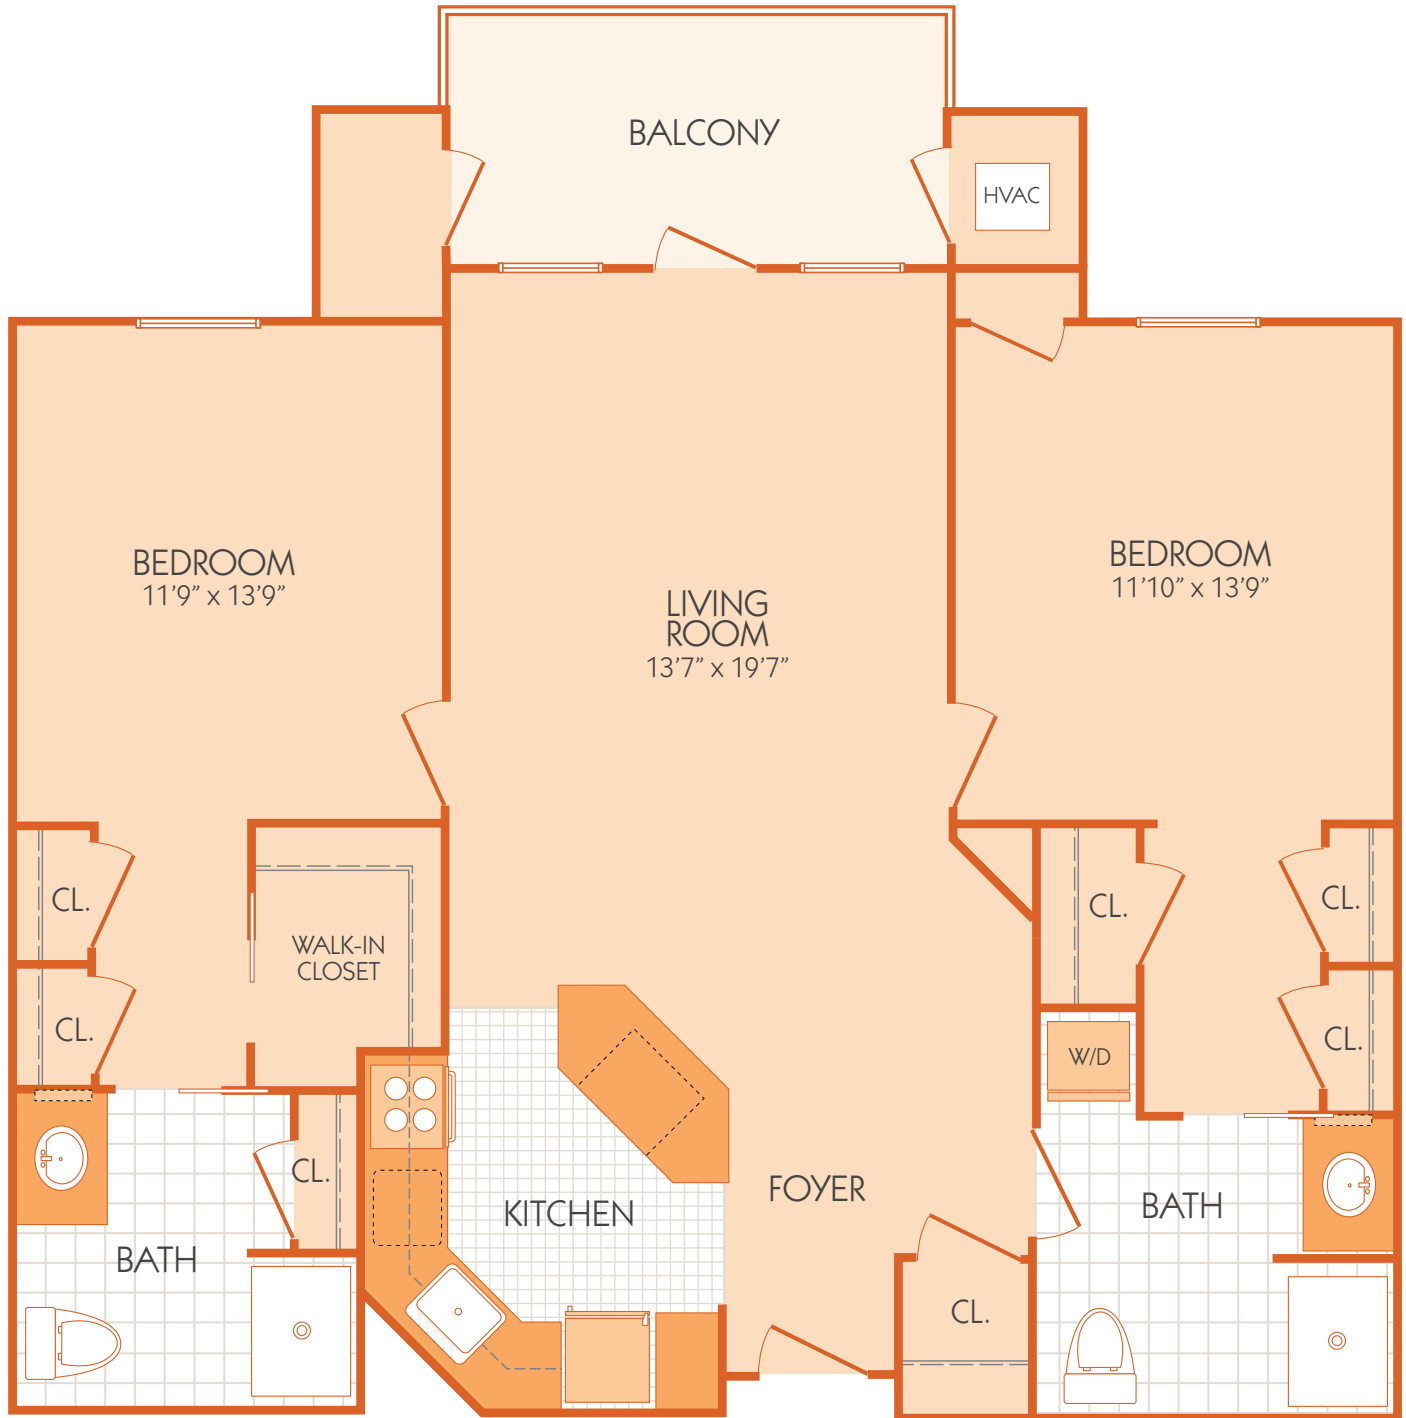

# The Royal Palm - Alternate A (ADA)

1,218 sq. ft.

Dimensions and square footage may vary by unit.

[www.AllSeasonsNaples.com](http://www.AllSeasonsNaples.com)

IL2E ADA