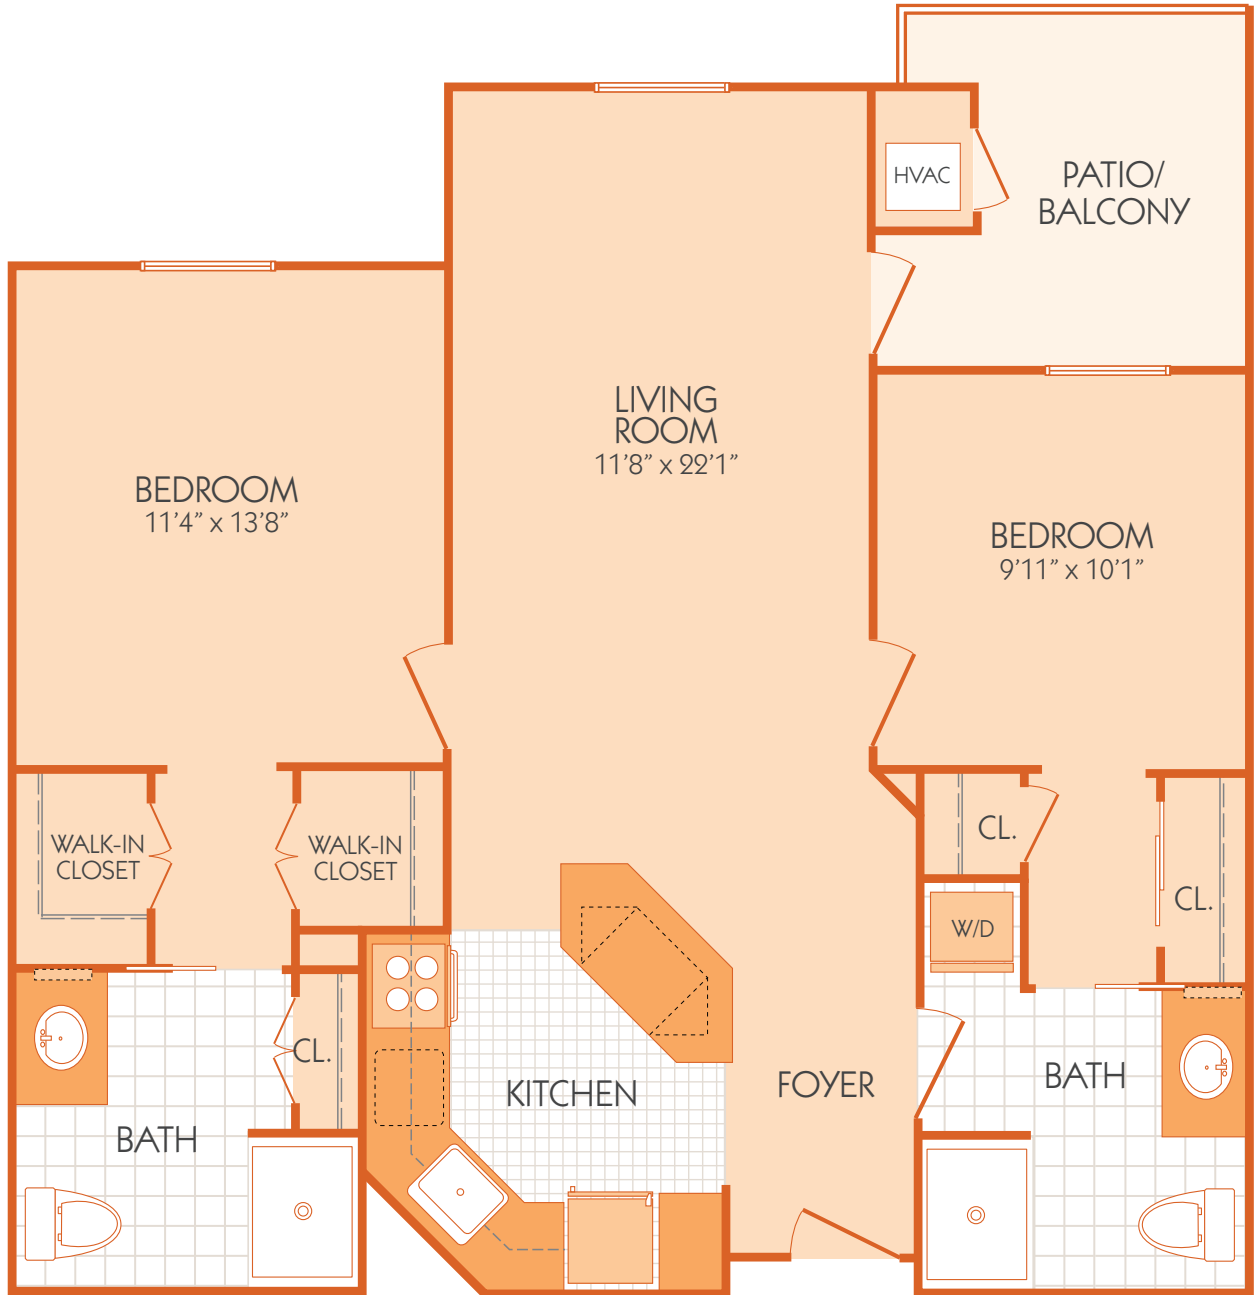

The Oleander

1,003 sq. ft.

all seasons
NAPLES

Dimensions and square footage may vary by unit.

www.AllSeasonsNaples.com

1L2A