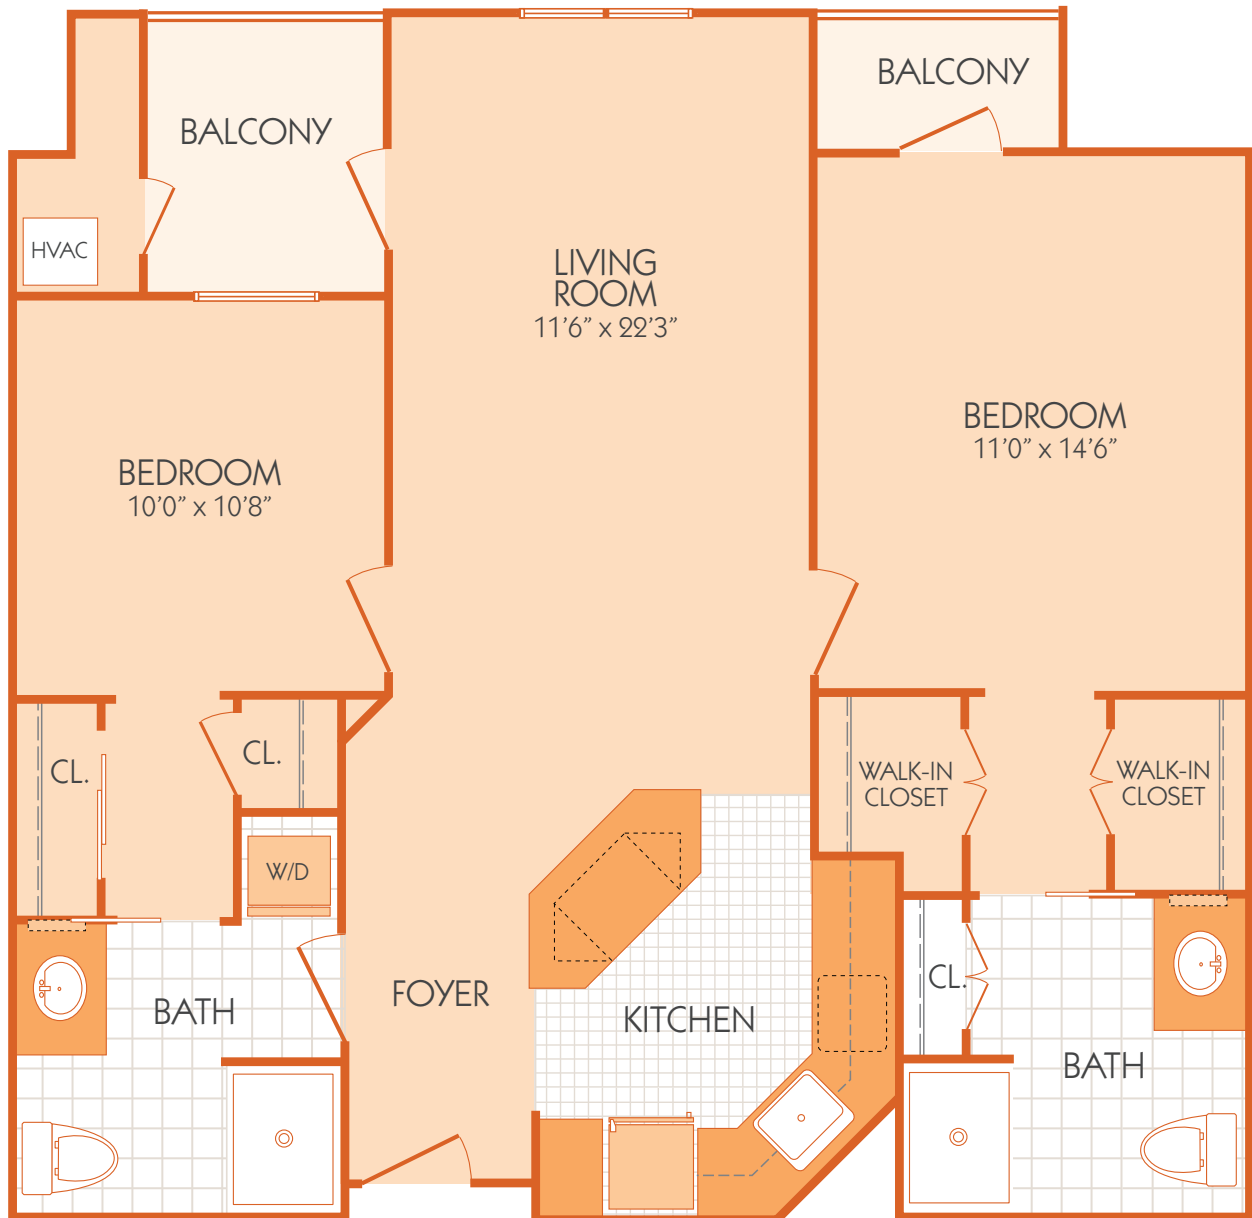

# The Mahogany

1,010 sq. ft.

Dimensions and square footage may vary by unit.