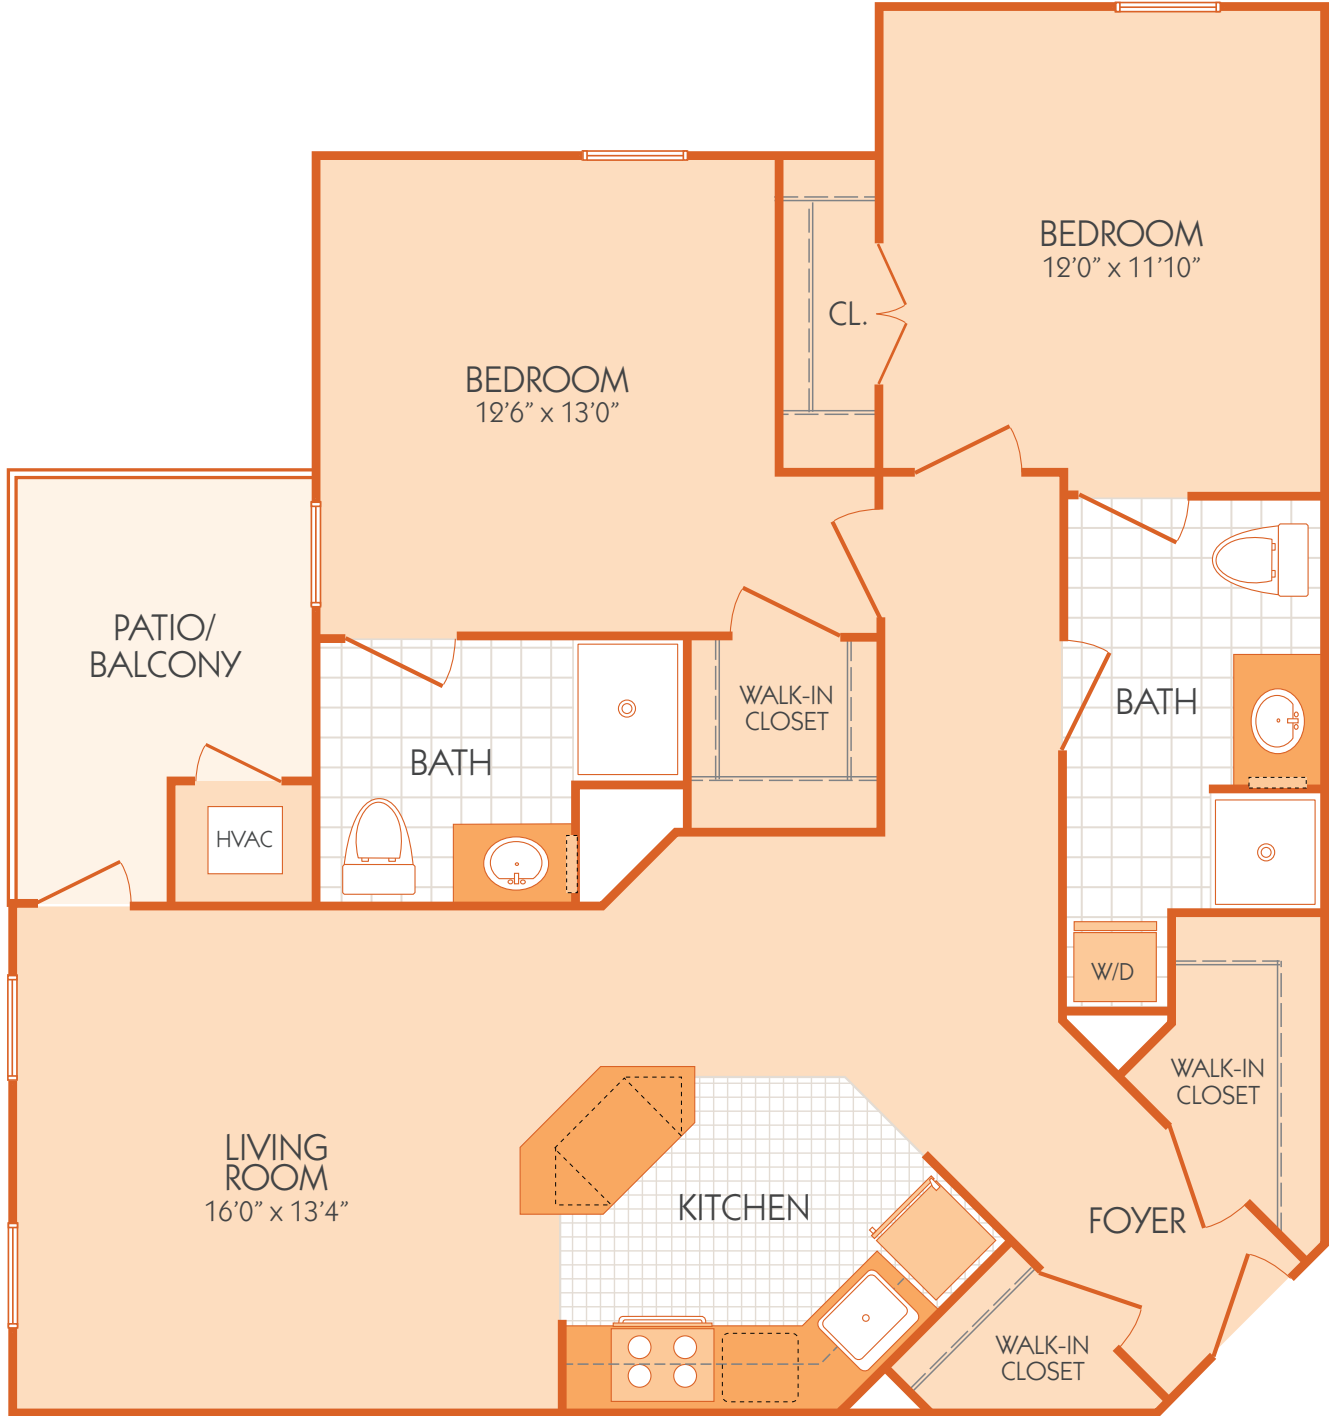

The Alexander Palm

1,182 sq. ft.

Dimensions and square footage may vary by unit.