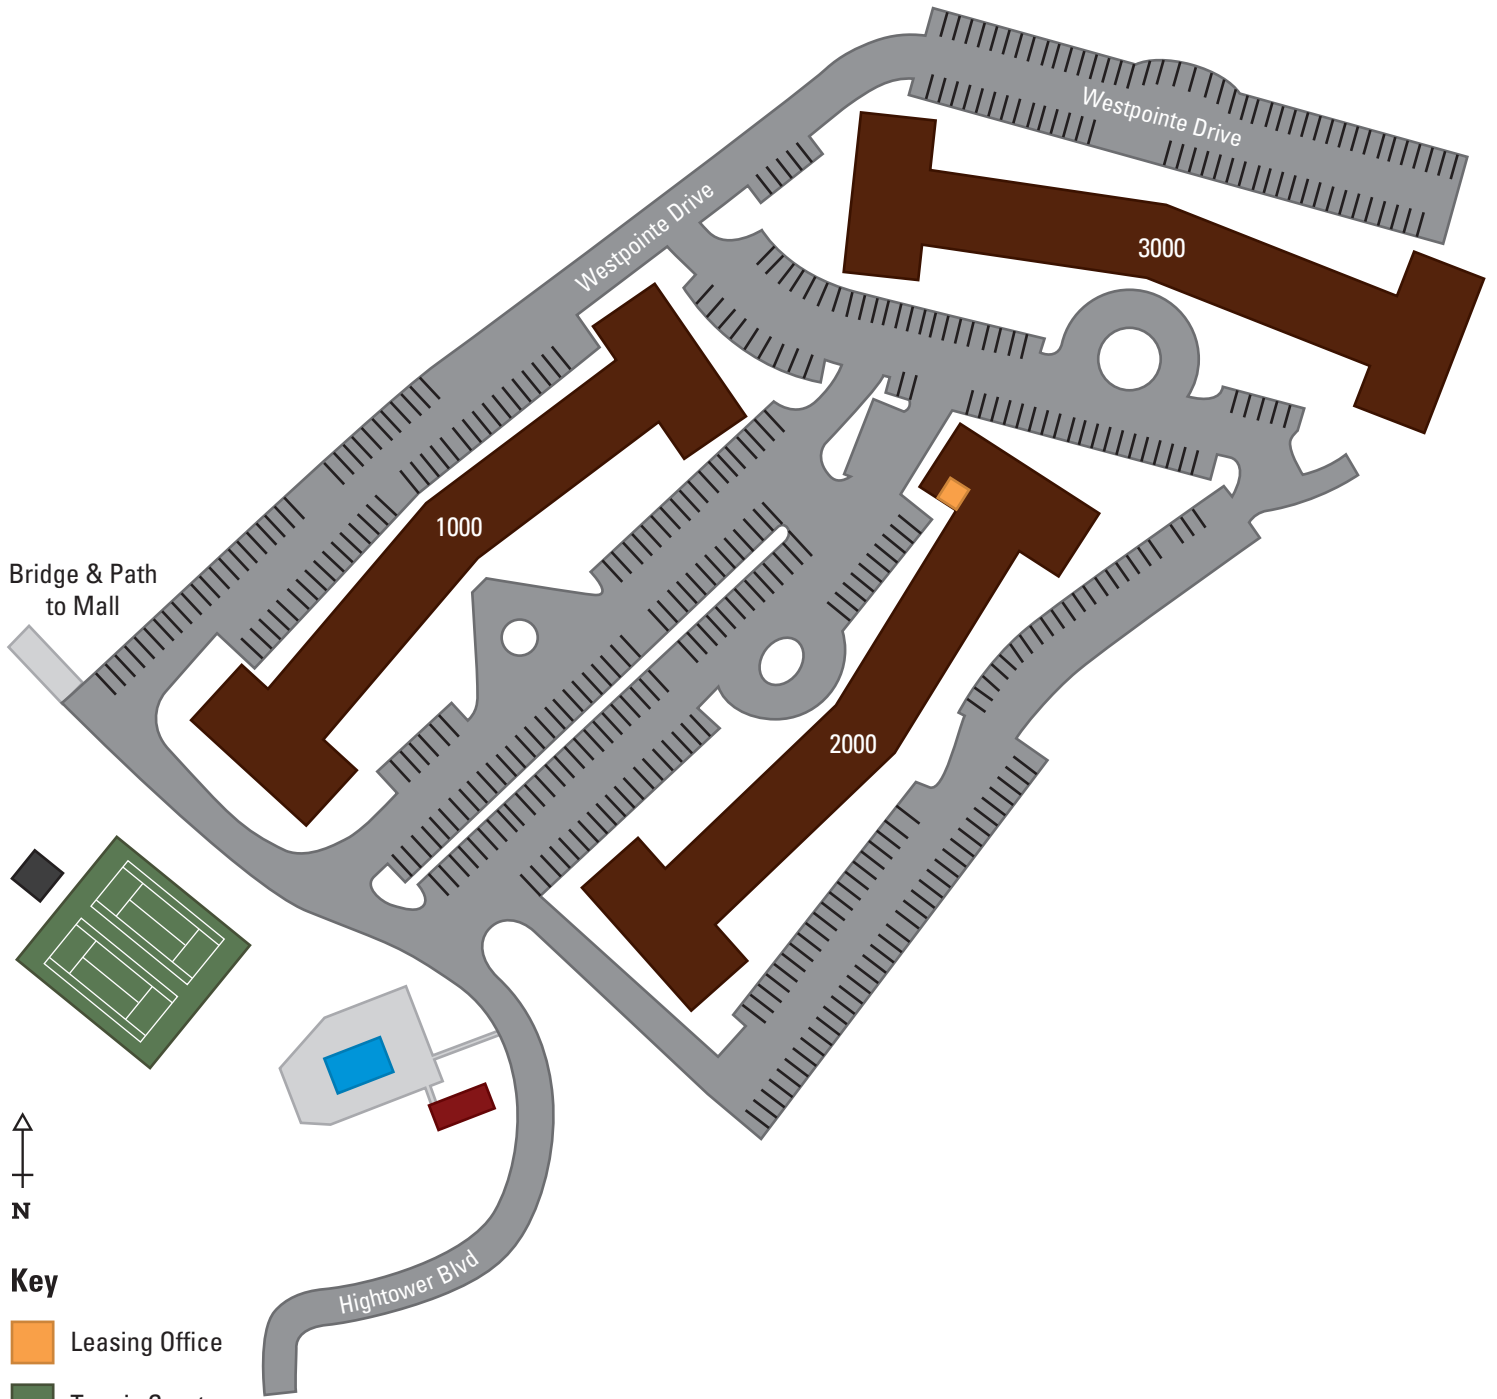

Westpointe

A·P·A·R·T·M·E·N·T·S

www.WestpointeApartmentsPA.com • (412) 787-7611

2000 Westpointe Drive, Apt 110 | Pittsburgh, PA 15205

Key

-  Leasing Office
-  Tennis Court
-  Pool
-  Pavilion
-  Pool House

 **A MORGAN COMMUNITY**

Professionally Managed by Grand Atlas Property Management

Site map is for illustrative purposes only and not to scale.