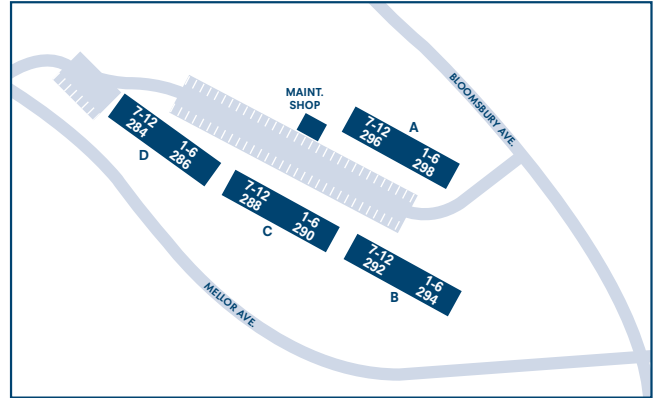

# WESTERLEE APARTMENT HOMES

8 Poolside Court, Catonsville, MD 21228

## WESTRIDGE

- Leasing Office
- Dog Park
- Outdoor Fitness Station
- Playground

- Fitness Center
- Grilling Station
- Putting Green