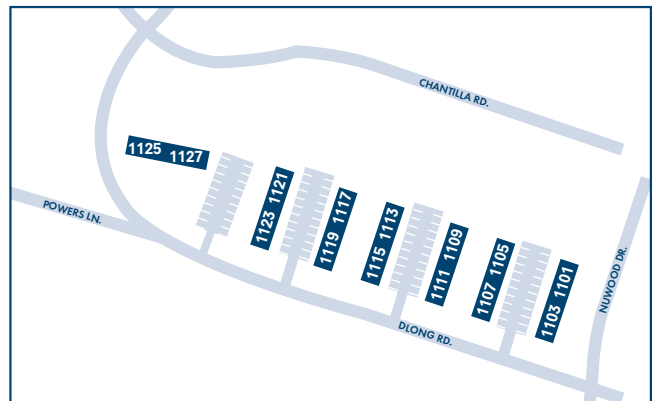

# WESTERLEE APARTMENT HOMES

8 Poolside Court, Catonsville, MD 21228

## WESTRIDGE

- Leasing Office
- Dog Park
- Outdoor Fitness Station
- Playground

- Fitness Center
- Grilling Station
- Putting Green