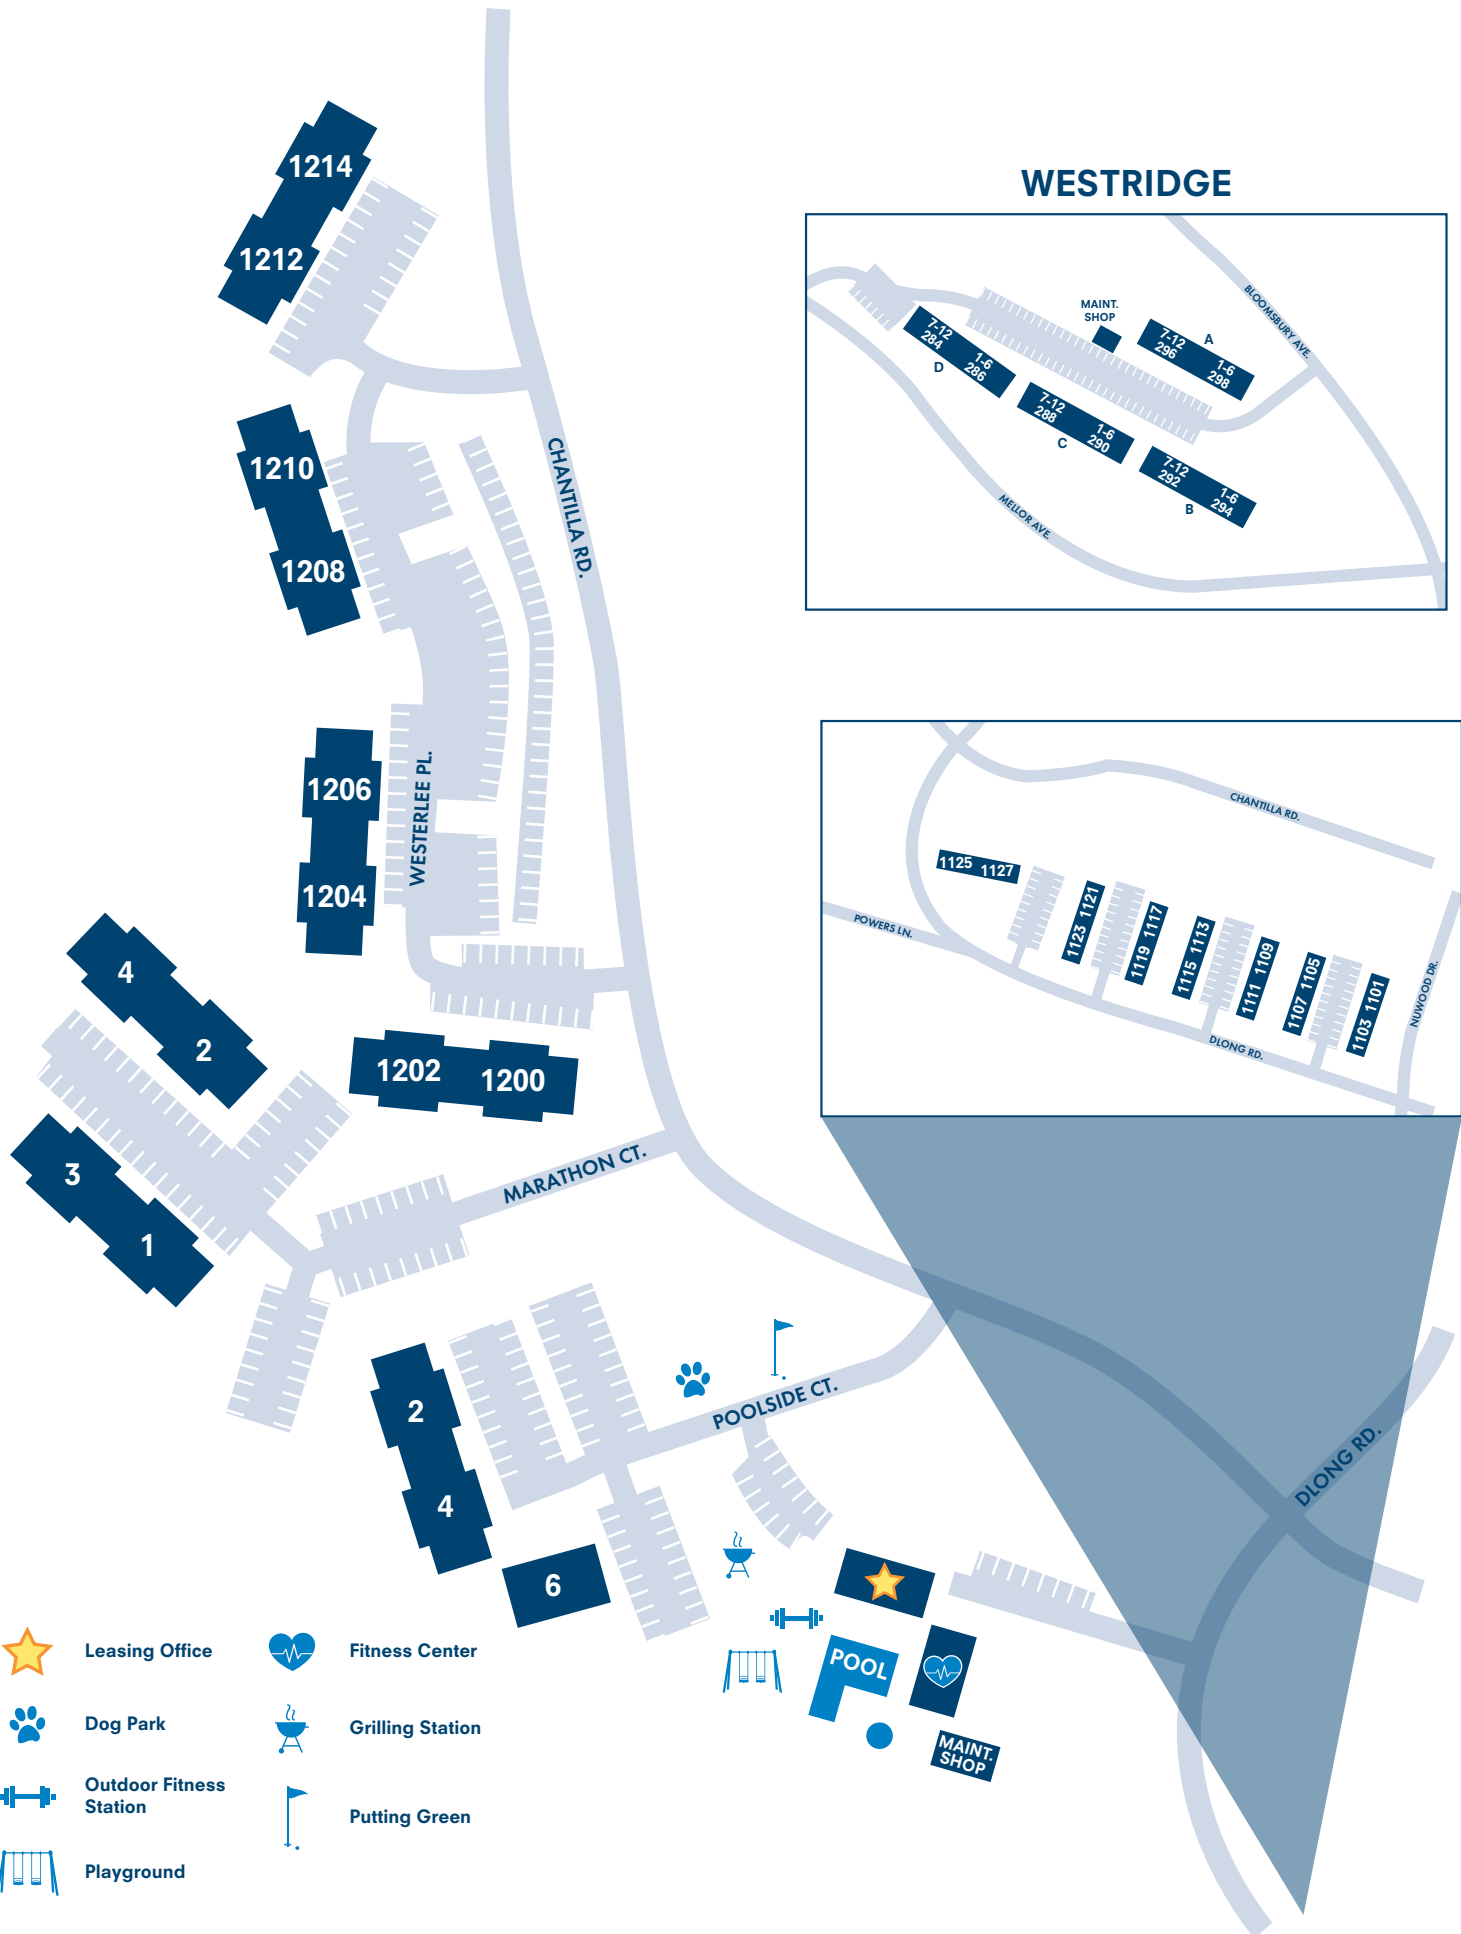

# WESTERLEE APARTMENT HOMES

8 Poolside Court, Catonsville, MD 21228

## WESTRIDGE

- Leasing Office
- Dog Park
- Outdoor Fitness Station
- Playground

- Fitness Center
- Grilling Station
- Putting Green