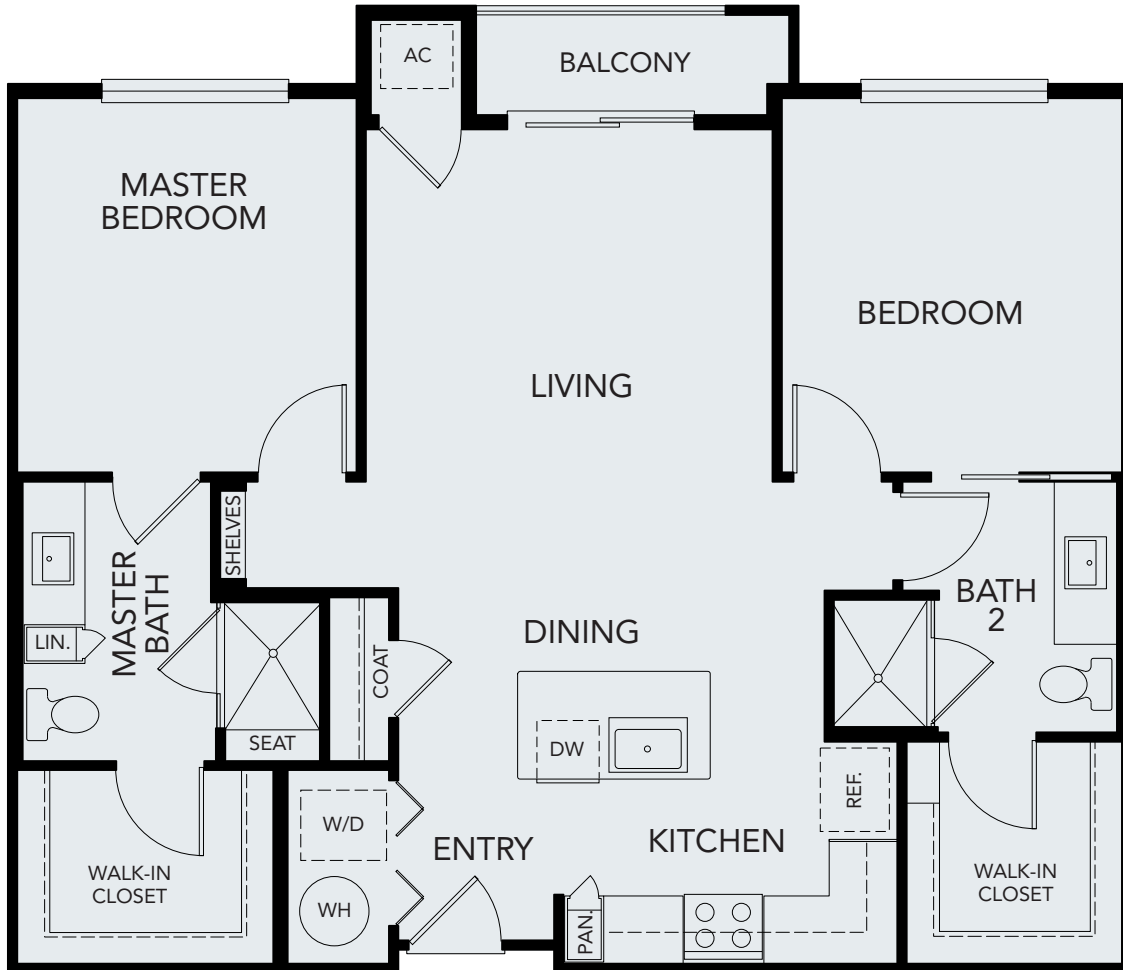

# PLAN B2 ADA

2 Bedroom 2 Bath  
Approx. 1,116 Sq. Ft.

[Click Here to View,  
Measure & Furnish Your  
Apartment Home](#)

## Stylish Living

Your new apartment home at Avenida Naperville has all the features you want and need as you begin the next exciting chapter of your life.

- Spacious patio/balcony
- Shaker-style grey or white cabinets
- Quartz countertops in kitchen and bath in coordinating color scheme
- Designer flooring and window coverings
- Full stainless-steel appliance package
- Brushed nickel designer hardware
- Stackable washer and dryer
- Comfort height toilets
- Ceiling fan in master bedroom
- Contemporary lighting package
- Walk-in or spacious closets