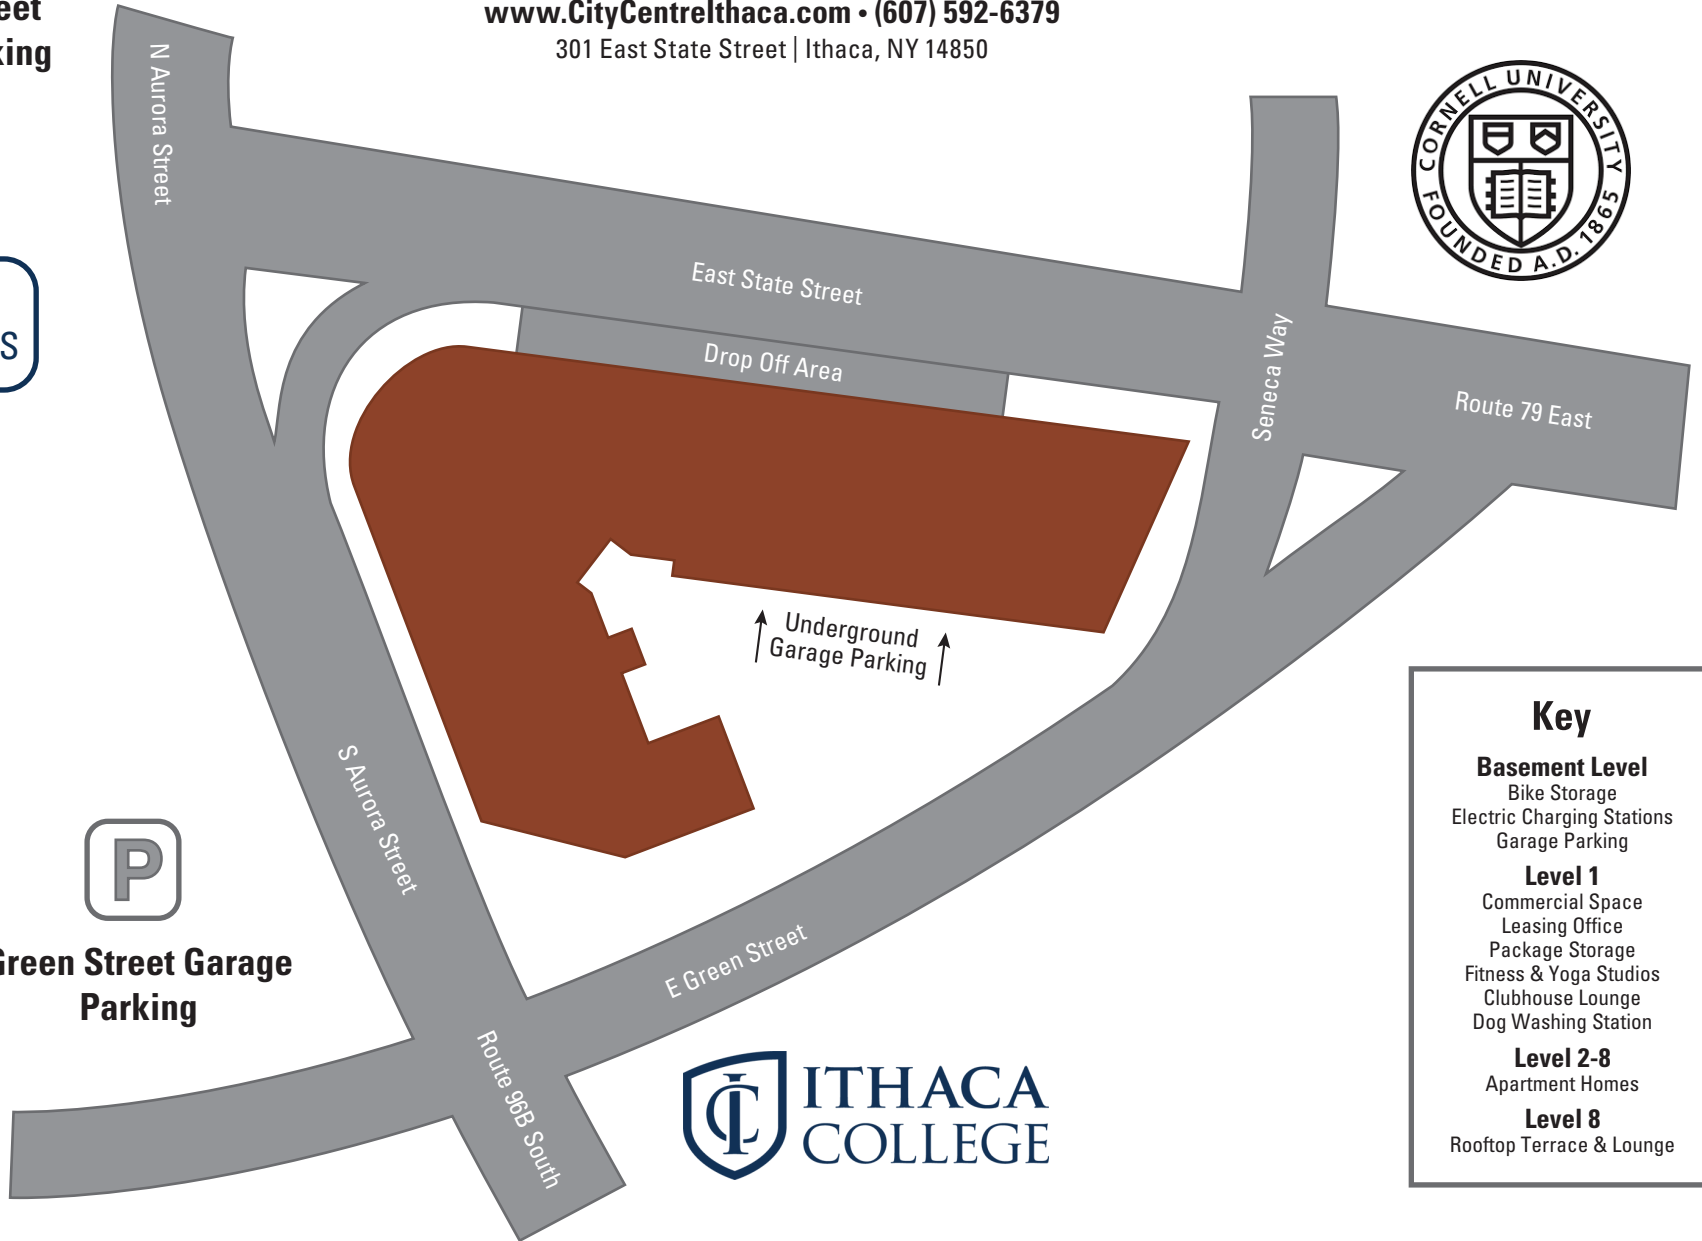

CITYCENTRE I T H A C A

www.CityCentreIthaca.com • (607) 592-6379
301 East State Street | Ithaca, NY 14850

**Seneca Street
Garage Parking**

**ITHACA
COMMONS**

**Green Street Garage
Parking**

Key

Basement Level

- Bike Storage
- Electric Charging Stations
- Garage Parking

Level 1

- Commercial Space
- Leasing Office
- Package Storage
- Fitness & Yoga Studios
- Clubhouse Lounge
- Dog Washing Station

Level 2-8

- Apartment Homes

Level 8

- Rooftop Terrace & Lounge

Site map is for illustrative purposes only and not to scale.