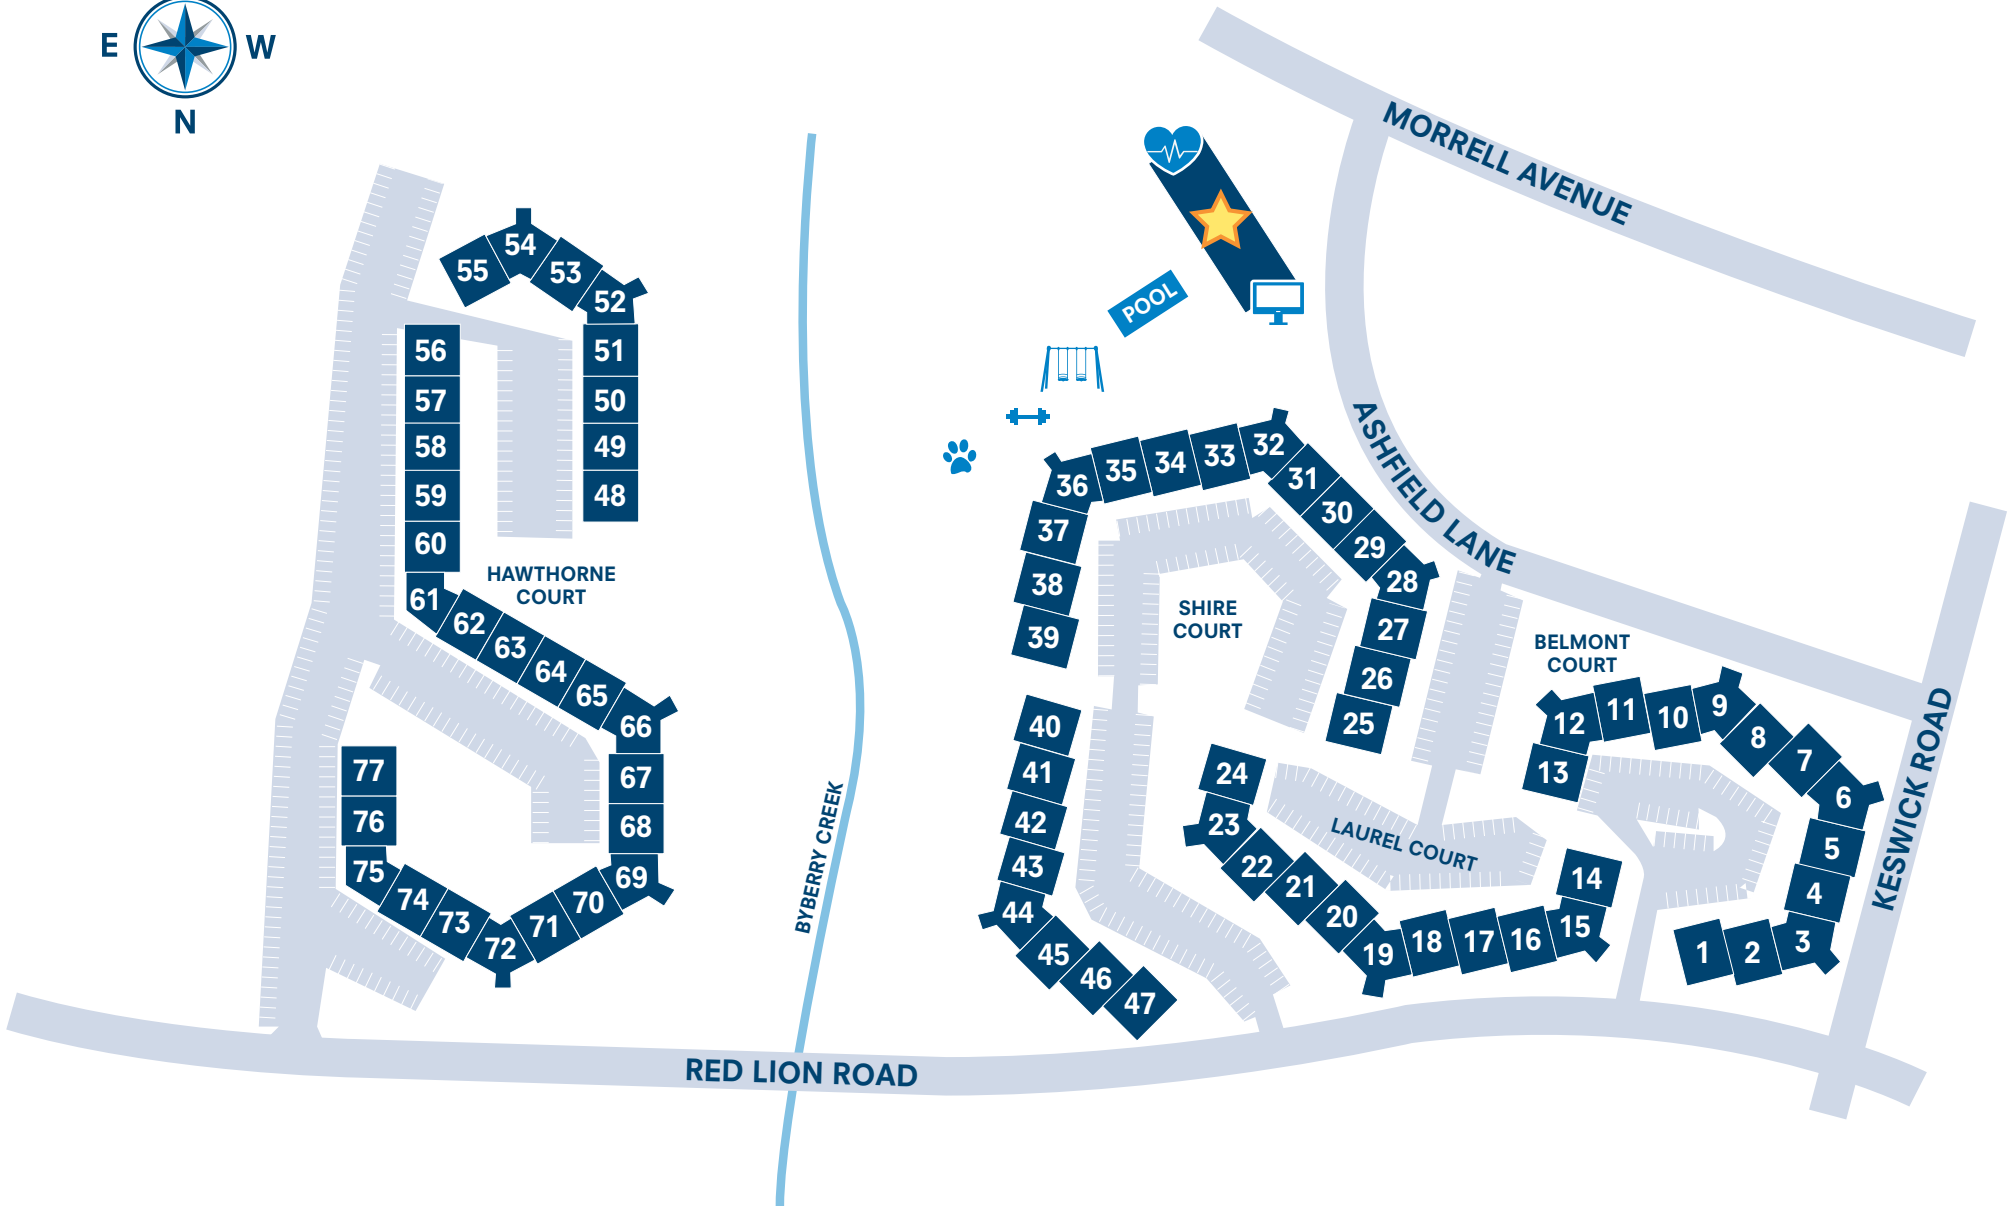

SHERWOOD CROSSING APARTMENTS & TOWNHOMES

3400 Red Lion Road, Philadelphia, PA 19114

Leasing Office & Clubhouse

Business Center

Fitness Center

Dog Park

Playground

Outdoor Fitness Stations