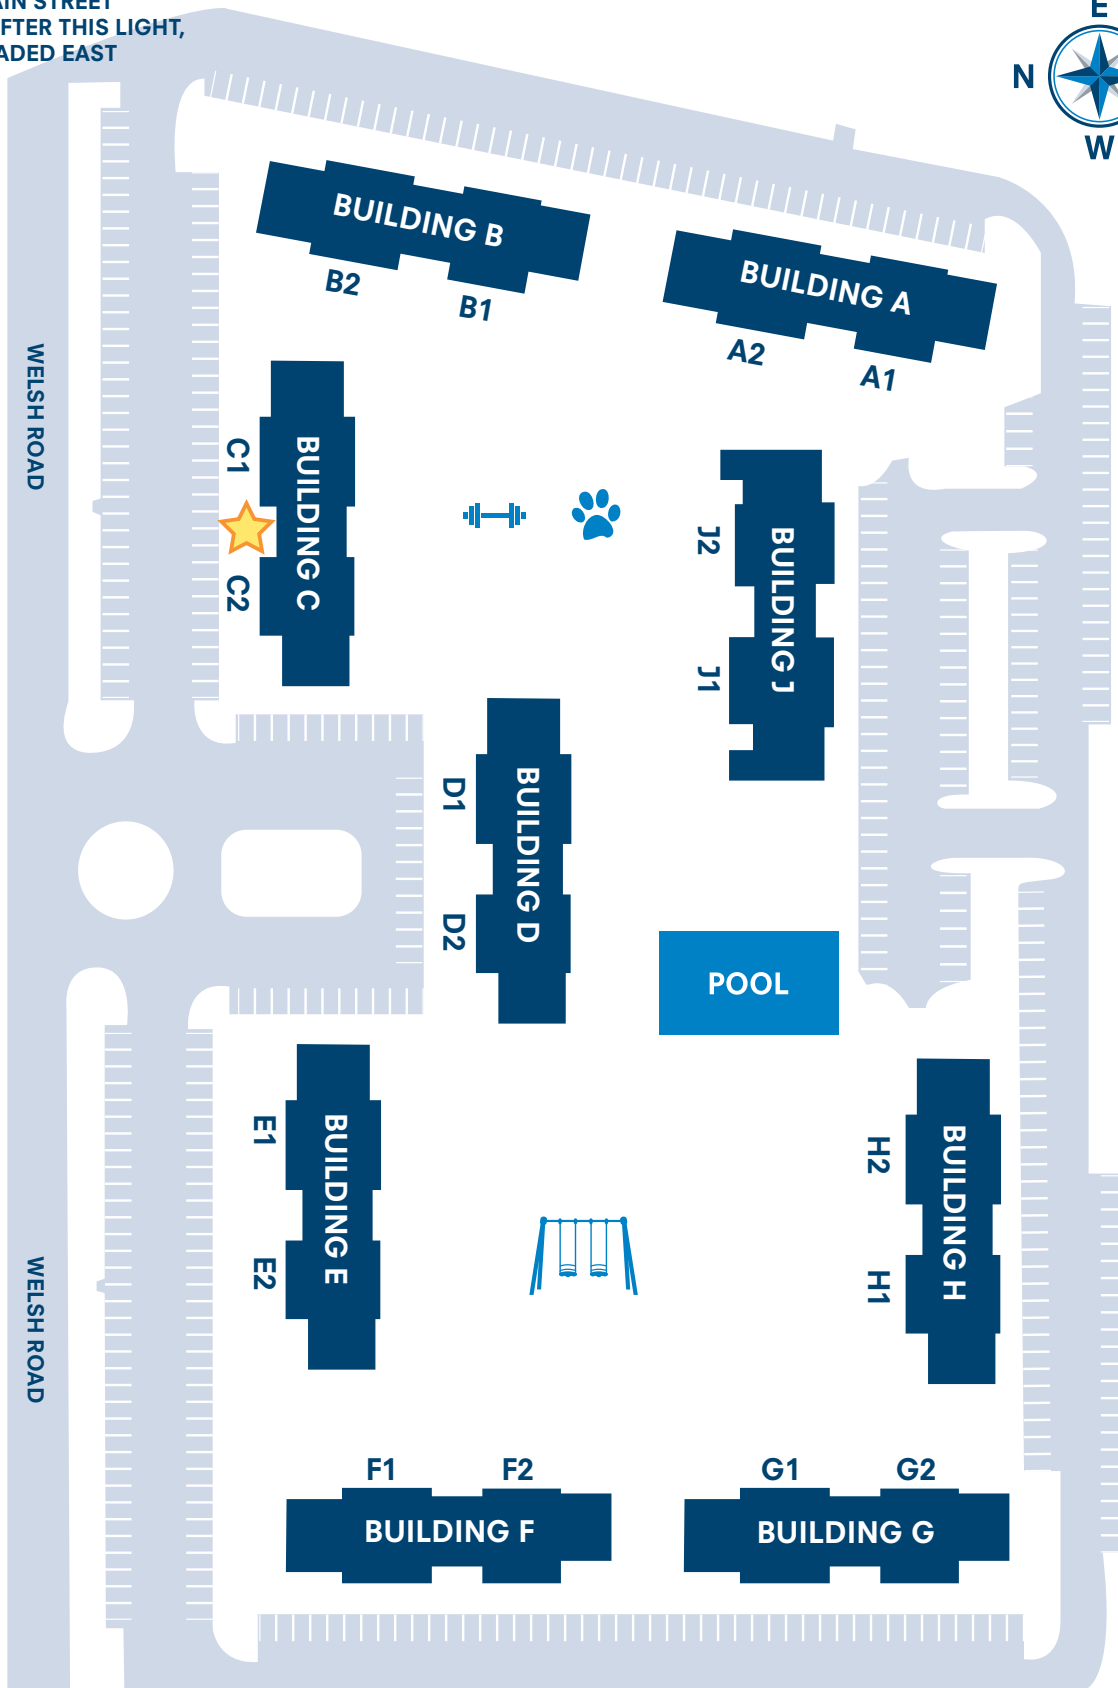

MAIN STREET APARTMENT HOMES

1158 Welsh Rd #C2-5, Lansdale, PA 19446

▲
MAIN STREET
STARTS AFTER THIS LIGHT,
HEADED EAST

Leasing Office

Playground

Dog Park

Outdoor Fitness
Stations