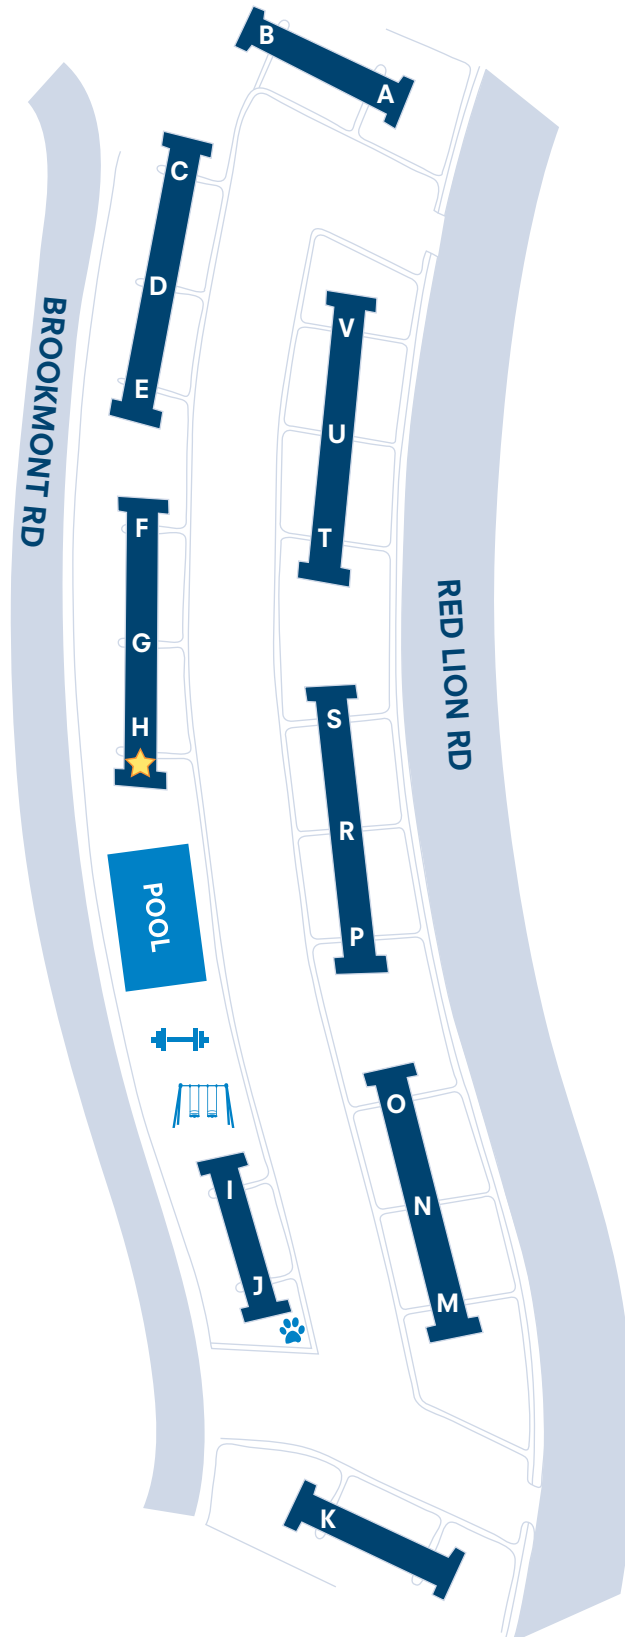

# BROOKMONT APARTMENT HOMES

600 Red Lion Rd. Apt H-8, Philadelphia, PA 19115

Leasing Office

Playground

Dog Park

Outdoor Fitness Stations