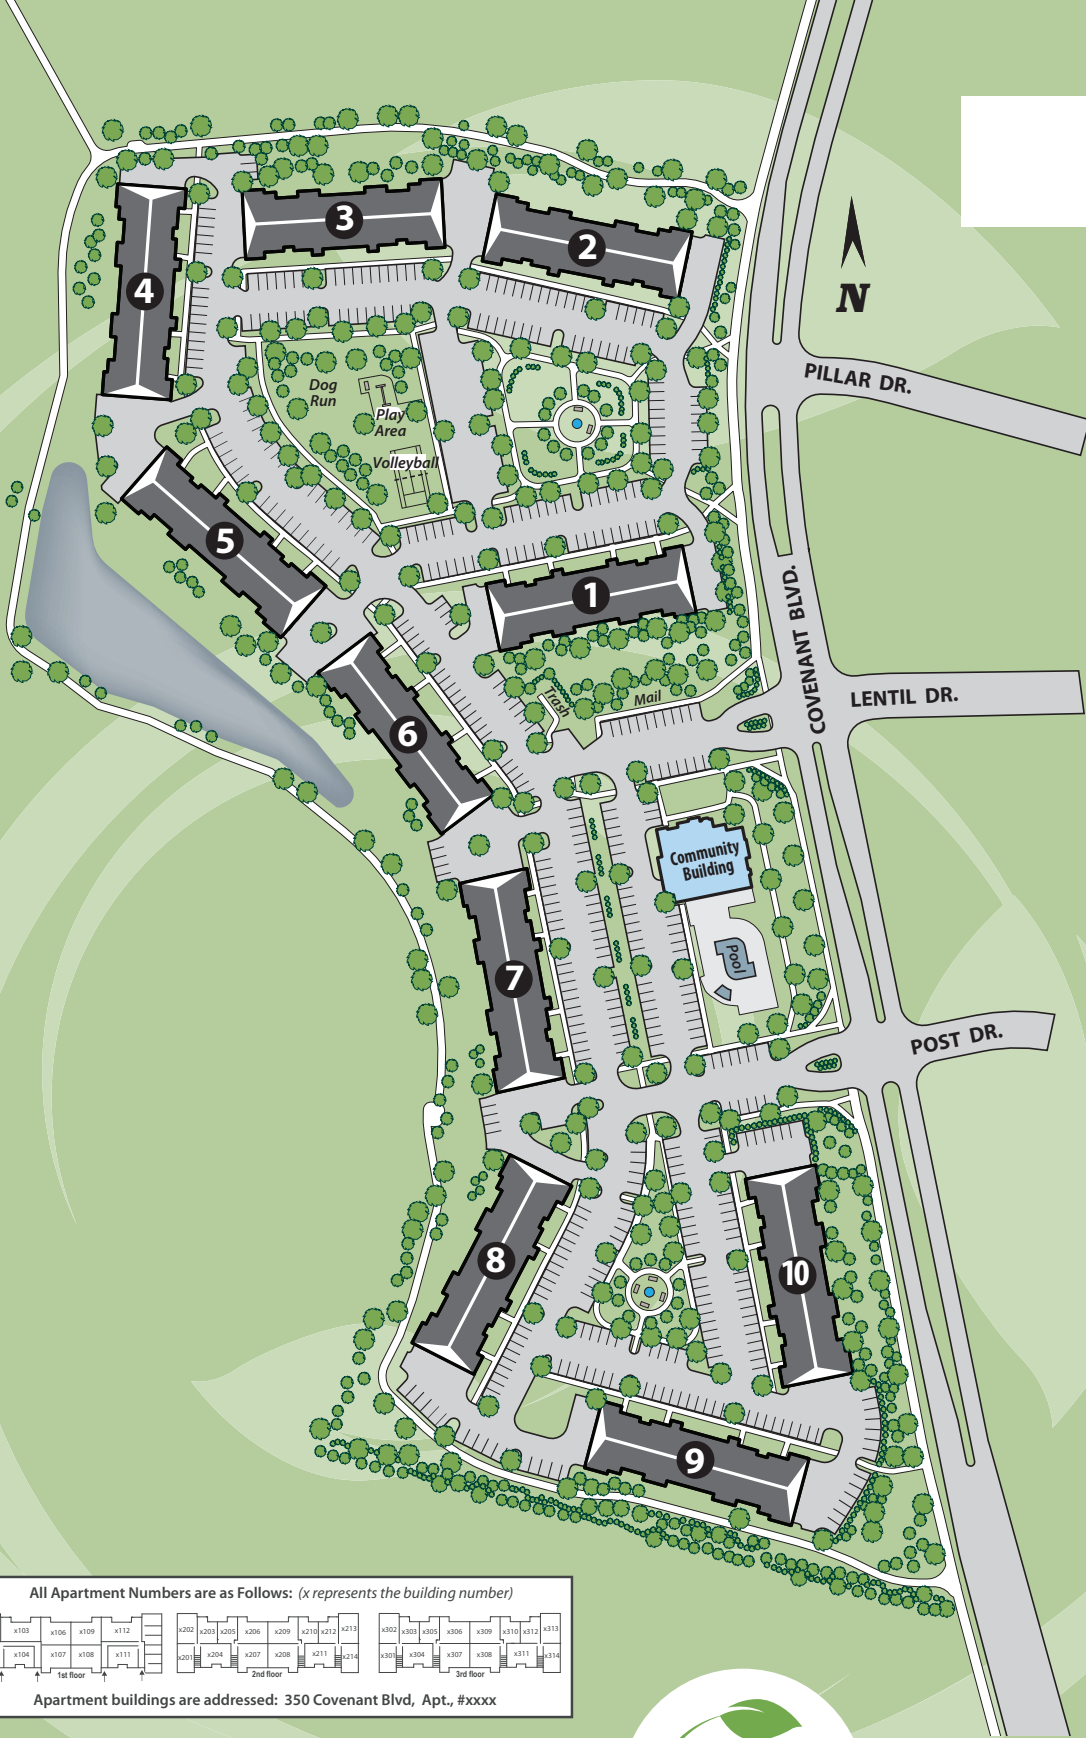

# The Eden

1 Bedroom/1 Bath  
728 Sq. Ft.

ARBOR BROOK

APARTMENTS

350 Covenant Blvd. • Murfreesboro, TN 37128 • 615.907.0017 Phone • 615.907.0013 Fax • [ArborBrookApts.com](http://ArborBrookApts.com)

# Site Plan

All Apartment Numbers are as Follows: (x represents the building number)

x103	x106	x109	x112	x202	x203	x205	x206	x209	x210	x212	x213	x302	x303	x305	x306	x309	x310	x312	x313
x104	x107	x108	x111	x201	x204	x207	x208	x211	x214	x301	x304	x307	x308	x311	x314				
1st floor				2nd floor				3rd floor											

Apartment buildings are addressed: 350 Covenant Blvd, Apt. #xxxx

# ARBOR BROOK