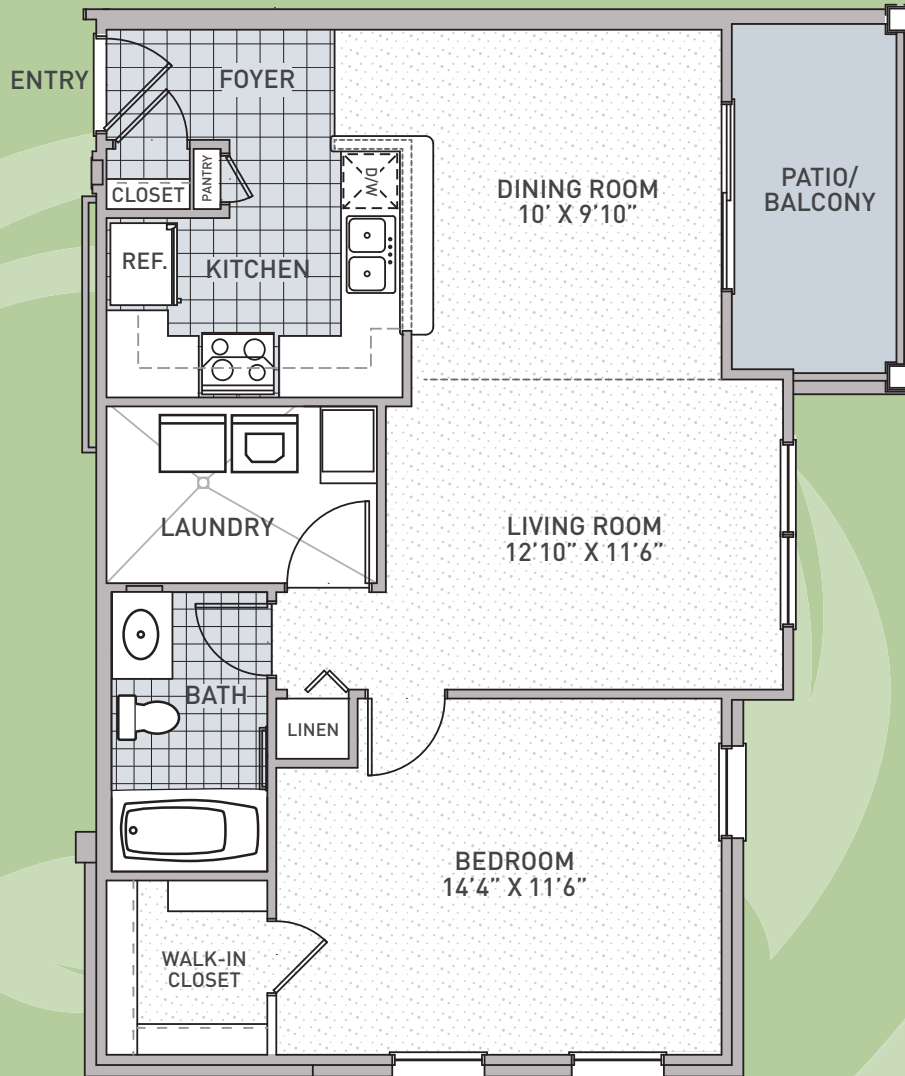

The Eden

1 Bedroom/1 Bath
728 Sq. Ft.

ARBOR BROOK

APARTMENTS

350 Covenant Blvd. • Murfreesboro, TN 37128 • 615.907.0017 Phone • 615.907.0013 Fax • ArborBrookApts.com