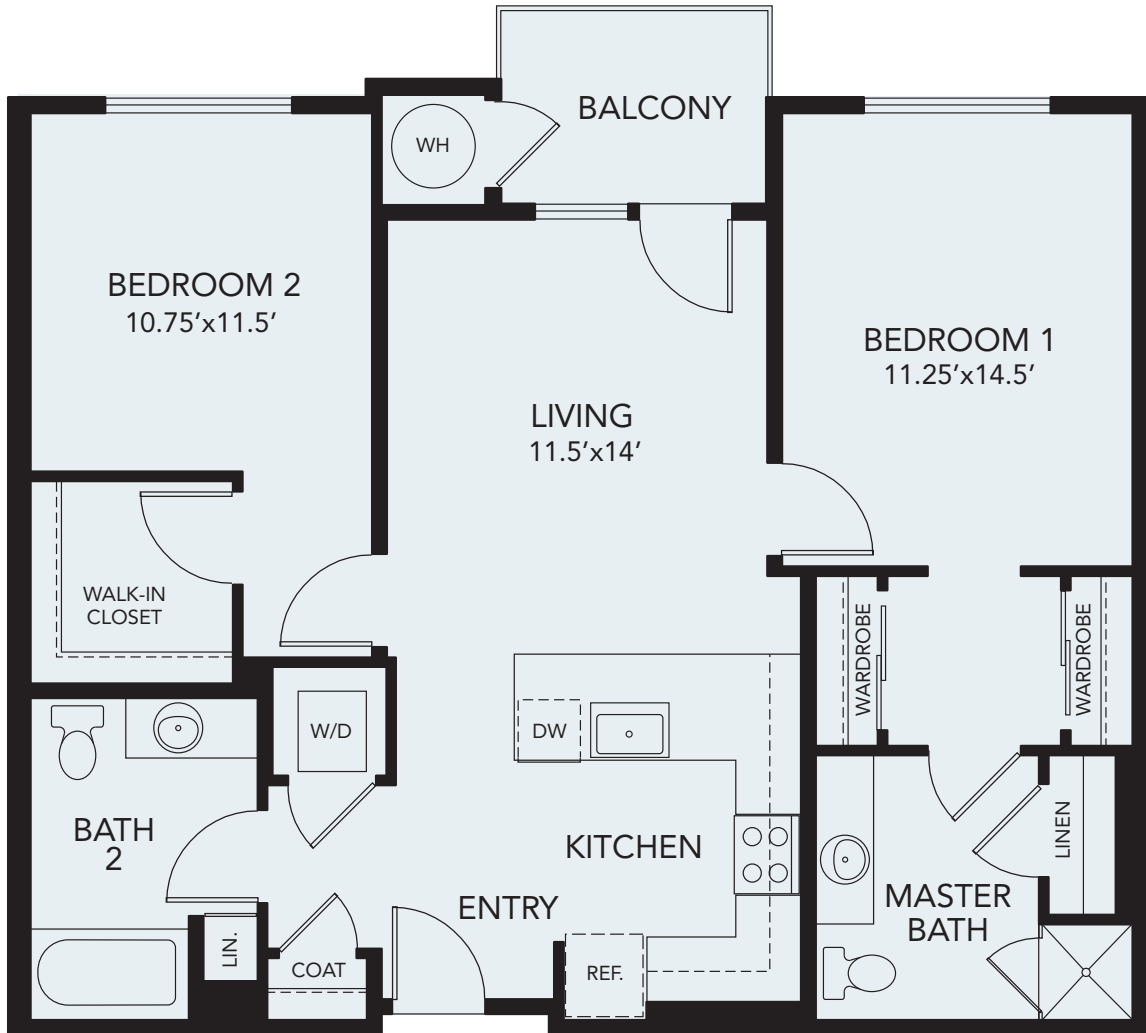

PLAN B2b ADA

2 Bedroom 2 Bath
Approx. 1,106 Sq. Ft.

[Click Here to View,
Measure & Furnish Your
Apartment Home](#)

Stylish Living

Your new apartment home at Avenida Lakewood has all the features you want and need as you begin the next exciting chapter of your life.

- Spacious patio/balcony
- Shaker-style grey or white cabinets
- Quartz countertops in kitchen and bath in coordinating color scheme
- Designer flooring and window coverings
- Full stainless-steel appliance package
- Brushed nickel designer hardware
- Stackable washer and dryer
- Comfort height toilets
- Ceiling fan in master bedroom
- Contemporary lighting package
- Walk-in or spacious closets