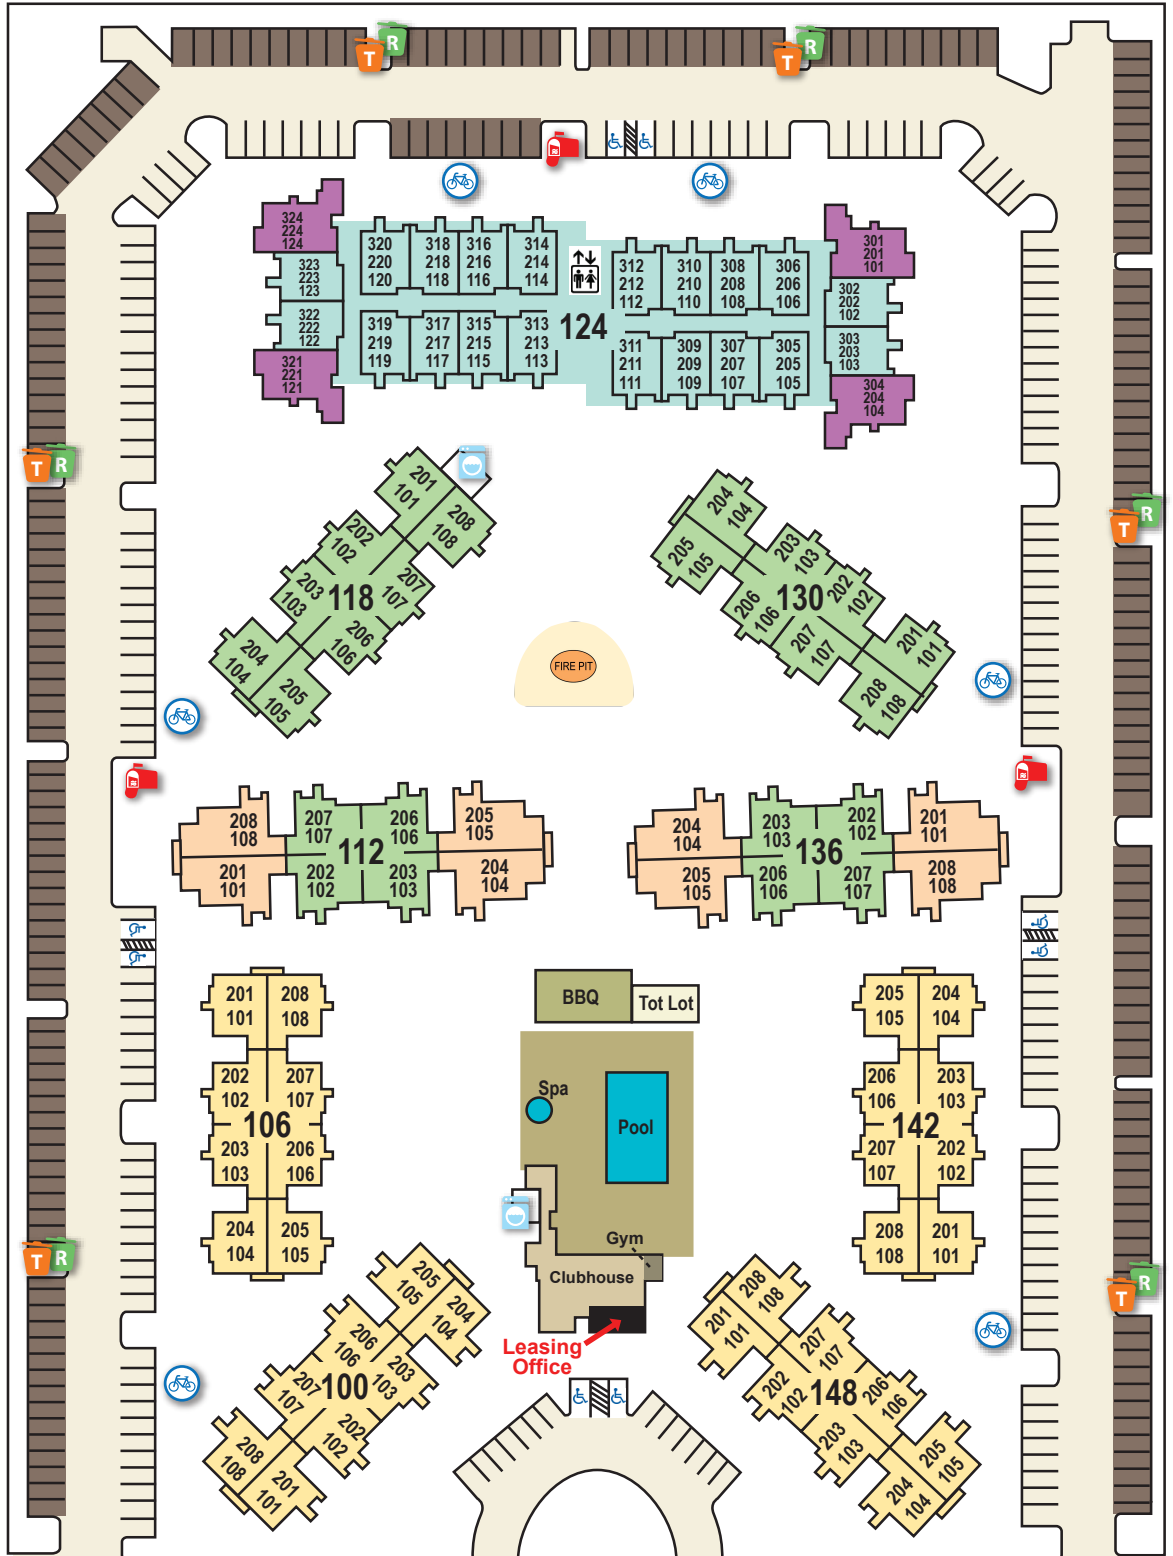

Sumida Gardens Apartments

122 Sumida Gardens Lane, Santa Barbara, CA 93111

Site Plan

-  MAILBOX
-  TRASH AREA
-  LAUNDRY AREA
-  RECYCLE AREA
-  BIKE RACK
-  COVERED PARKING
-  HANDICAP
-  ELEVATOR
-  PLAN 1 - 2 BED / 2 BATH
-  PLAN 2 - 2 BED / 1 BATH
-  PLAN 3 - 3 BED / 2 BATH
-  PLAN 4 - 1 BED / 1 BATH
-  PLAN 5 - 2 BED / 1 BATH

SUMIDA GARDENS LANE