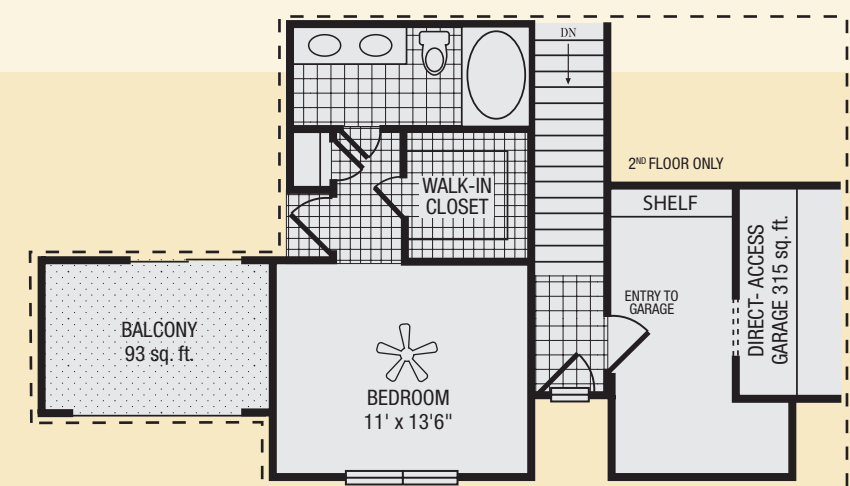

# RESIDENT CLUBHOUSE • BUSINESS CENTER

3 Bedroom 2 Bath 1524-1599 sq.ft. (1464-1428' Net)

Rent \$ \_\_\_\_\_ Deposit \$ \_\_\_\_\_

- 1 Bedroom 774 sq. ft.
- 1 Bedroom 925-954 sq. ft.
- 1 Bedroom 946 sq. ft.
- 1 Bedroom 1057 sq. ft.
- 1 Bedroom 1093 sq. ft.
- 2 Bedroom, 2 Bath 1232-1357 sq. ft.
- 2 Bedroom, 2 Bath 1260 sq. ft.
- 2 Bedroom, 2 Bath 1282-1390 sq. ft.
- 2 Bedroom, Study, 2 Bath 1372-1432 sq. ft.
- 3 Bedroom, 2 Bath 1444-1456 sq. ft.
- 3 Bedroom, 2 Bath 1524-1599 sq. ft.
- Garage
- Refuse

Off Ramp Accessible From 410

**Corporate/Guest Suites**  
 Beautifully furnished 1 and 2 bedroom, 1-2 bath apartment homes, fully-equipped kitchens, microwave, HDTV with cable, DVD, phone with answering machine, alarm radio, and linens. Available day, week, month. Housekeeping optional.