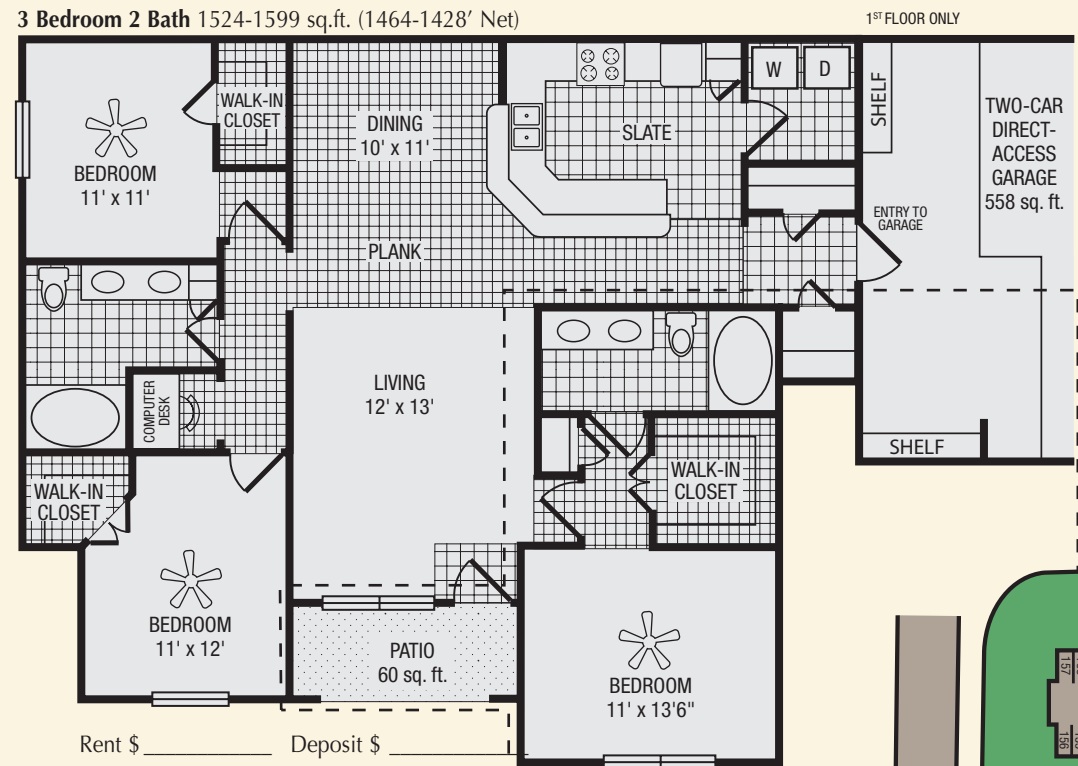

# RESIDENT CLUBHOUSE • BUSINESS CENTER

3 Bedroom 2 Bath 1524-1599 sq.ft. (1464-1428' Net)

Rent \$ \_\_\_\_\_ Deposit \$ \_\_\_\_\_

- 1 Bedroom 774 sq. ft.
- 1 Bedroom 925-954 sq. ft.
- 1 Bedroom 946 sq. ft.
- 1 Bedroom 1057 sq. ft.
- 1 Bedroom 1093 sq. ft.
- 2 Bedroom, 2 Bath 1232-1357 sq. ft.
- 2 Bedroom, 2 Bath 1260 sq. ft.
- 2 Bedroom, 2 Bath 1282-1390 sq. ft.
- 2 Bedroom, Study, 2 Bath 1372-1432 sq. ft.
- 3 Bedroom, 2 Bath 1444-1456 sq. ft.
- 3 Bedroom, 2 Bath 1524-1599 sq. ft.
- Garage
- Refuse

Off Ramp Accessible From 410

**Corporate/Guest Suites**  
 Beautifully furnished 1 and 2 bedroom, 1-2 bath apartment homes, fully-equipped kitchens, microwave, HDTV with cable, DVD, phone with answering machine, alarm radio, and linens. Available day, week, month. Housekeeping optional.