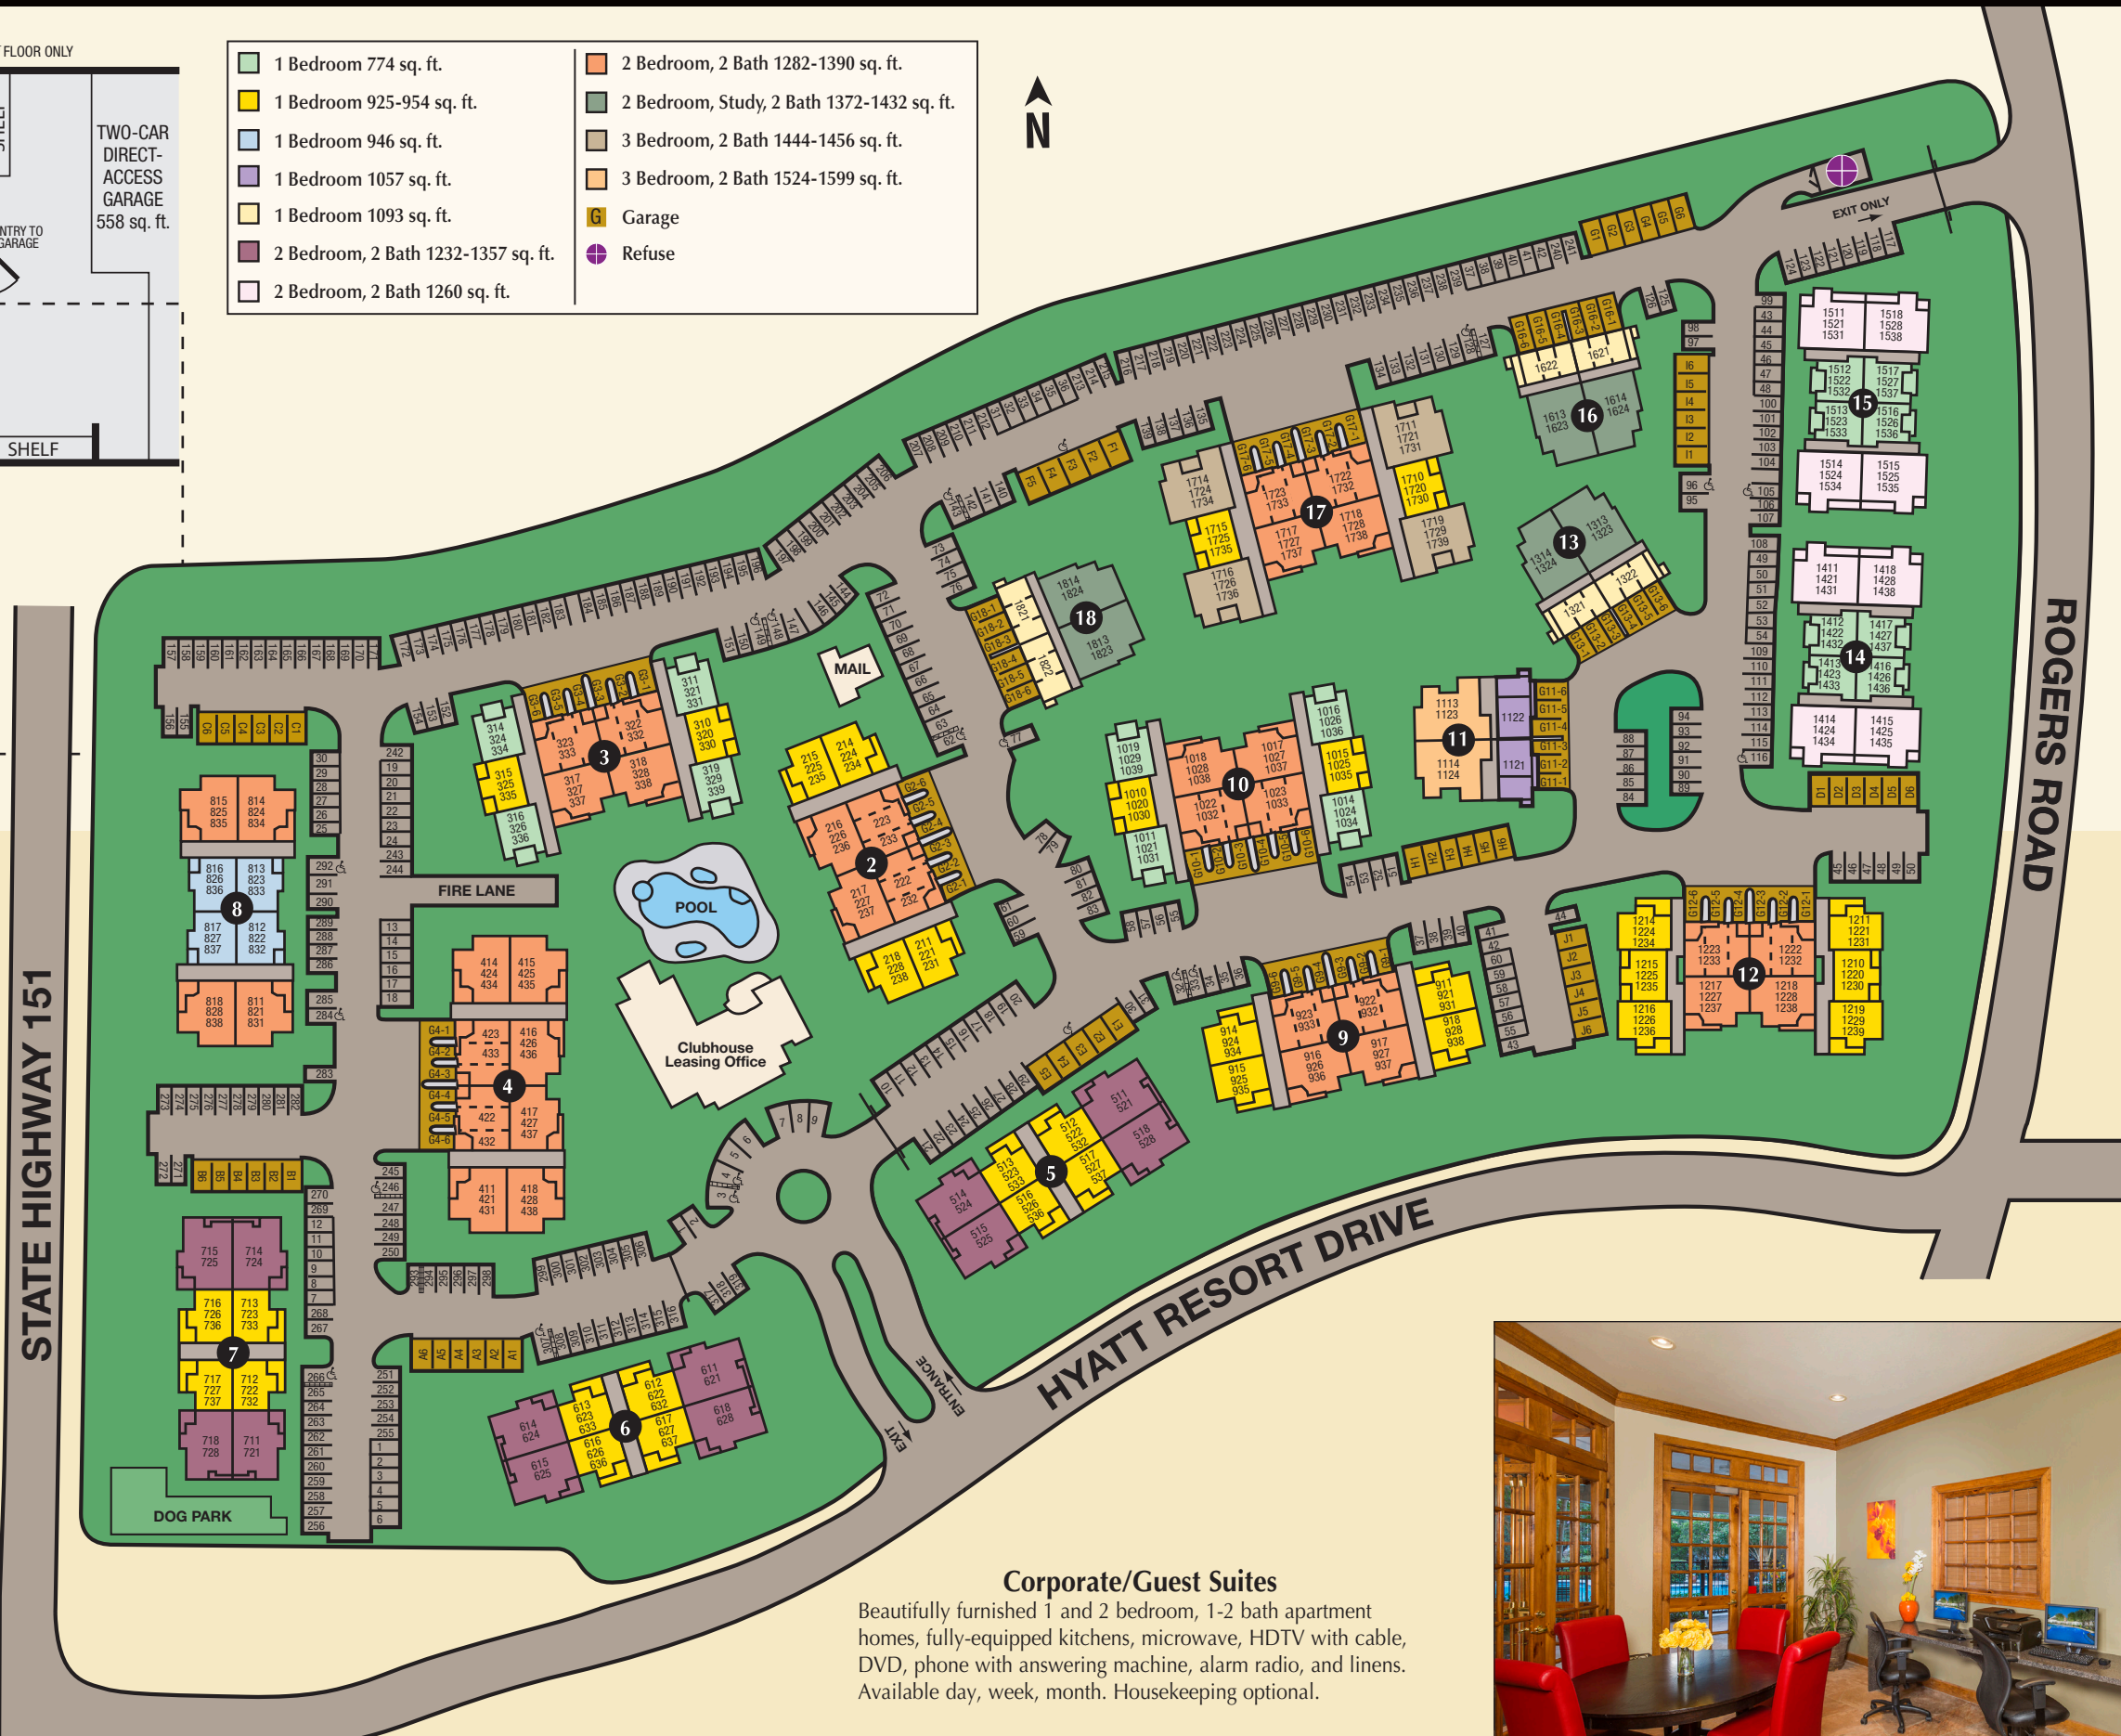

# RESORT-STYLE POOL AND SPA

# RESIDENT CLUBHOUSE • BUSINESS CENTER

3 Bedroom 2 Bath 1524-1599 sq.ft. (1464-1428' Net)

Rent \$ \_\_\_\_\_ Deposit \$ \_\_\_\_\_

- 1 Bedroom 774 sq. ft.
- 1 Bedroom 925-954 sq. ft.
- 1 Bedroom 946 sq. ft.
- 1 Bedroom 1057 sq. ft.
- 1 Bedroom 1093 sq. ft.
- 2 Bedroom, 2 Bath 1232-1357 sq. ft.
- 2 Bedroom, 2 Bath 1260 sq. ft.
- 2 Bedroom, 2 Bath 1282-1390 sq. ft.
- 2 Bedroom, Study, 2 Bath 1372-1432 sq. ft.
- 3 Bedroom, 2 Bath 1444-1456 sq. ft.
- 3 Bedroom, 2 Bath 1524-1599 sq. ft.
- Garage
- Refuse

Off Ramp Accessible From 410

**Corporate/Guest Suites**  
 Beautifully furnished 1 and 2 bedroom, 1-2 bath apartment homes, fully-equipped kitchens, microwave, HDTV with cable, DVD, phone with answering machine, alarm radio, and linens. Available day, week, month. Housekeeping optional.