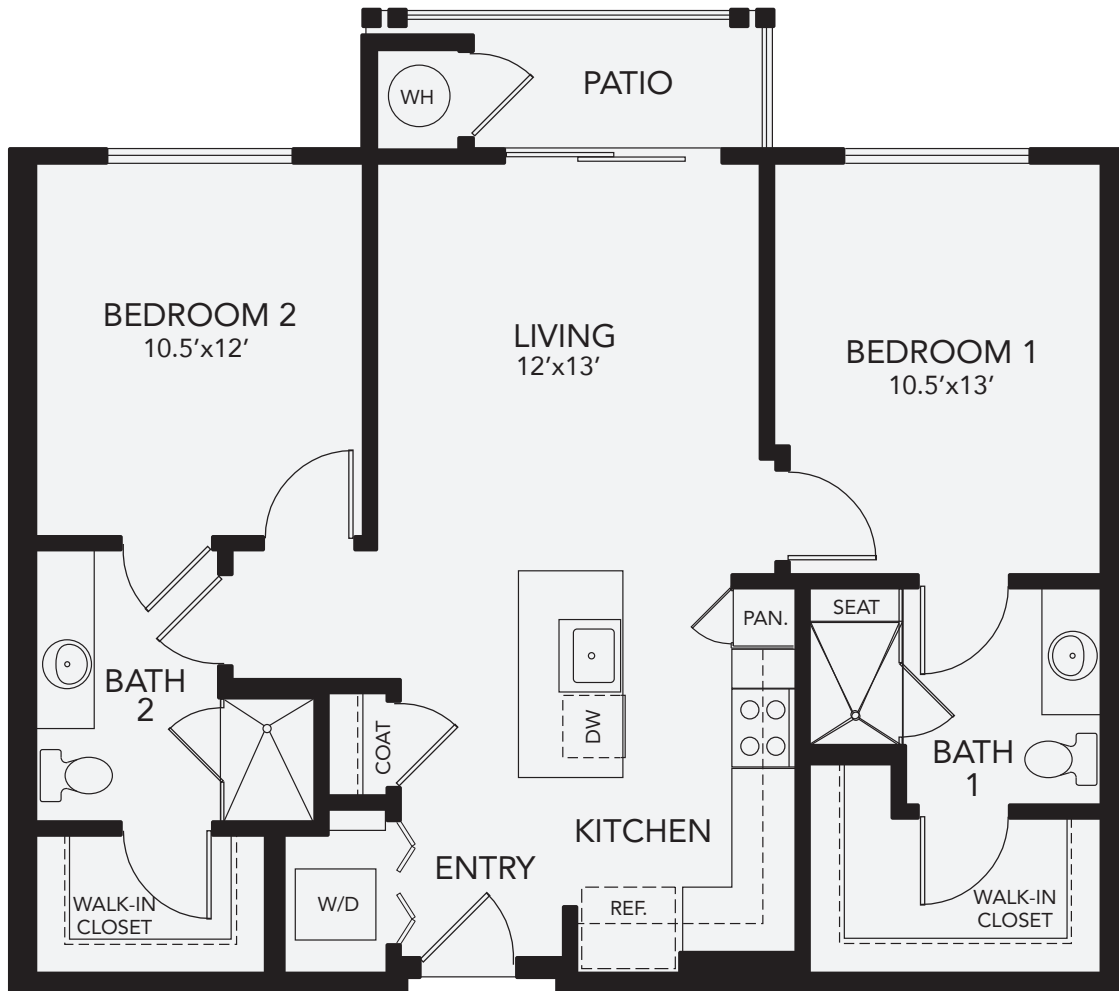

PLAN B1c

2 Bedroom 2 Bath
Approx. 1,003 Sq. Ft.

[Click Here to View,
Measure & Furnish Your
Apartment Home](#)

Stylish Living

Your new apartment home at Avenida Cool Springs has all the features you want and need as you begin the next exciting chapter of your life.

- Spacious patio/balcony
- Shaker-style grey or white cabinets
- Quartz countertops in kitchen and bath in coordinating color scheme
- Designer flooring and window coverings
- Full stainless steel appliance package with side-by-side refrigerator
- Brushed nickel designer hardware
- Stackable washer and dryer
- Comfort height toilets
- Ceiling fan in master bedroom
- Contemporary lighting package with under cabinet lighting in kitchen
- Walk-in or spacious closets