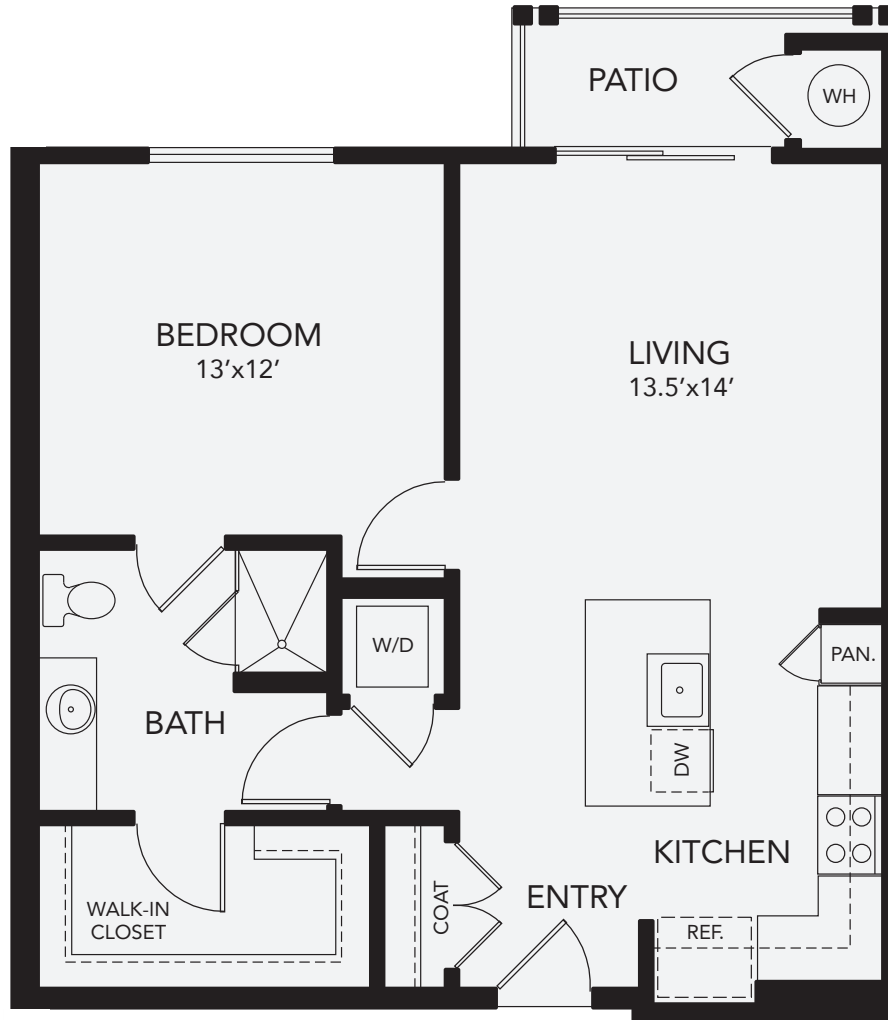

PLAN A2a

1 Bedroom 1 Bath
Approx. 850 Sq. Ft.

[Click Here to View, Measure & Furnish Your Apartment Home](#)

Stylish Living

Your new apartment home at Avenida Cool Springs has all the features you want and need as you begin the next exciting chapter of your life.

- Spacious patio/balcony
- Shaker-style grey or white cabinets
- Quartz countertops in kitchen and bath in coordinating color scheme
- Designer flooring and window coverings
- Full stainless steel appliance package with side-by-side refrigerator
- Brushed nickel designer hardware
- Stackable washer and dryer
- Comfort height toilets
- Ceiling fan in master bedroom
- Contemporary lighting package with under cabinet lighting in kitchen
- Walk-in or spacious closets