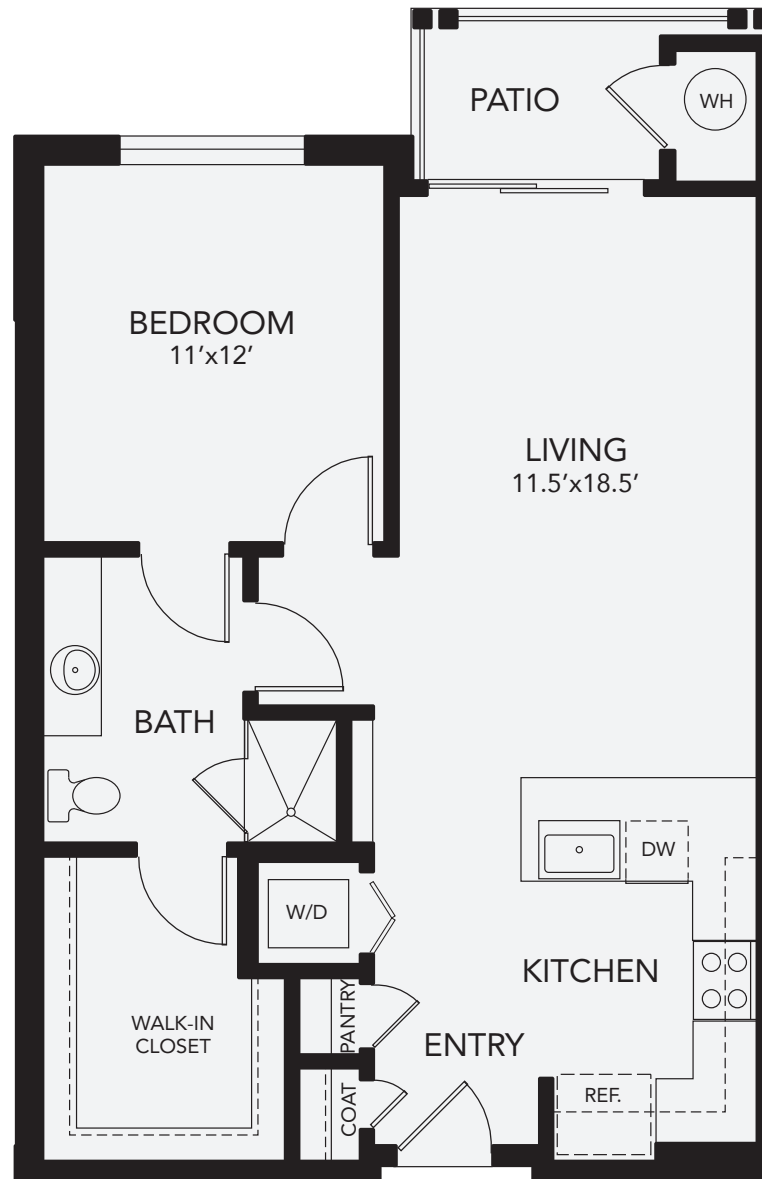

PLAN A1

1 Bedroom 1 Bath
Approx. 830 Sq. Ft.

[Click Here to View,
Measure & Furnish Your
Apartment Home](#)

Stylish Living

Your new apartment home at Avenida Cool Springs has all the features you want and need as you begin the next exciting chapter of your life.

- Spacious patio/balcony
- Shaker-style grey or white cabinets
- Quartz countertops in kitchen and bath in coordinating color scheme
- Designer flooring and window coverings
- Full stainless steel appliance package with side-by-side refrigerator
- Brushed nickel designer hardware
- Stackable washer and dryer
- Comfort height toilets
- Ceiling fan in master bedroom
- Contemporary lighting package with under cabinet lighting in kitchen
- Walk-in or spacious closets