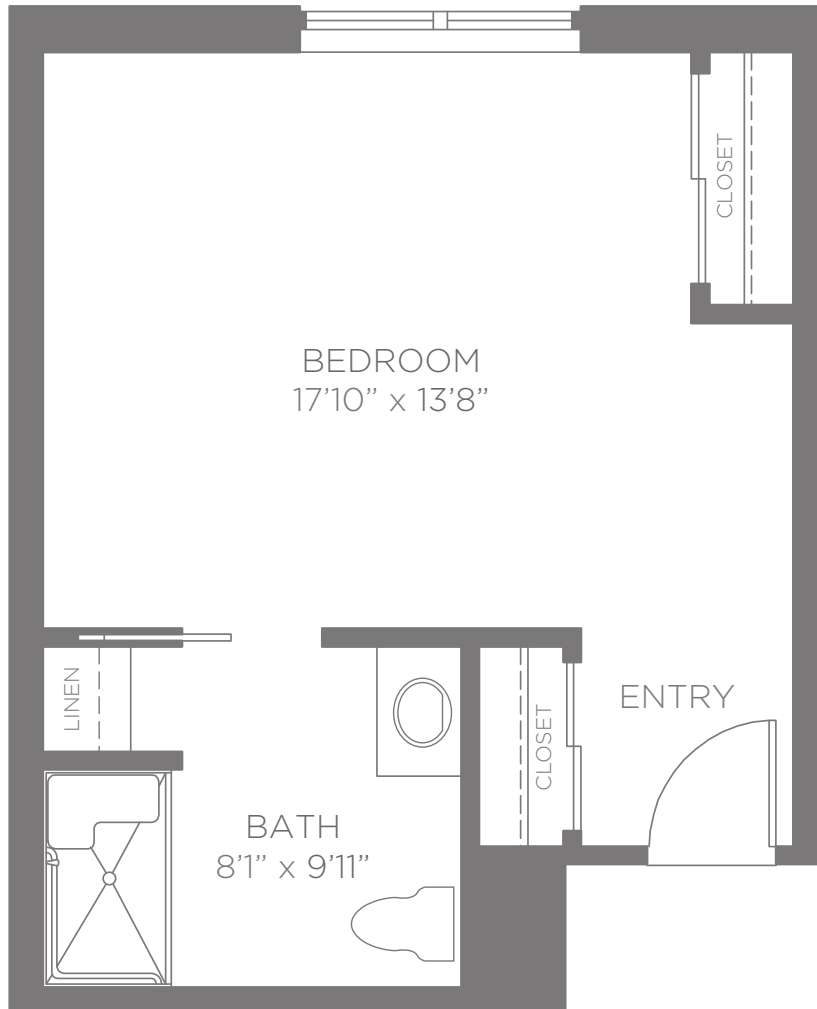

FLOOR PLAN

THE ELMS AT ABBOTSWOOD
SECURE ASSISTED LIVING APARTMENT HOMES

CYPRESS

Studio | 1 Bath

Approximately 330 sf

Features

- Air conditioning and heating with individual climate control
- Walk-in closet
- Linen closet
- Walk-in shower
- Window coverings

FLOOR PLAN

THE ELMS AT ABBOTSWOOD
SECURE ASSISTED LIVING APARTMENT HOMES

MAPLE

Studio | 1 Bath

Approximately 370 sf

Features

- Air conditioning and heating with individual climate control
- Walk-in closet
- Linen closet
- Walk-in shower
- Window coverings

FLOOR PLAN

THE ELMS AT ABBOTSWOOD
SECURE ASSISTED LIVING APARTMENT HOMES

POPLAR

Studio | 1 Bath

Approximately 460 sf

Features

- Air conditioning and heating with individual climate control
- Walk-in closet
- Linen closet
- Walk-in shower
- Window coverings