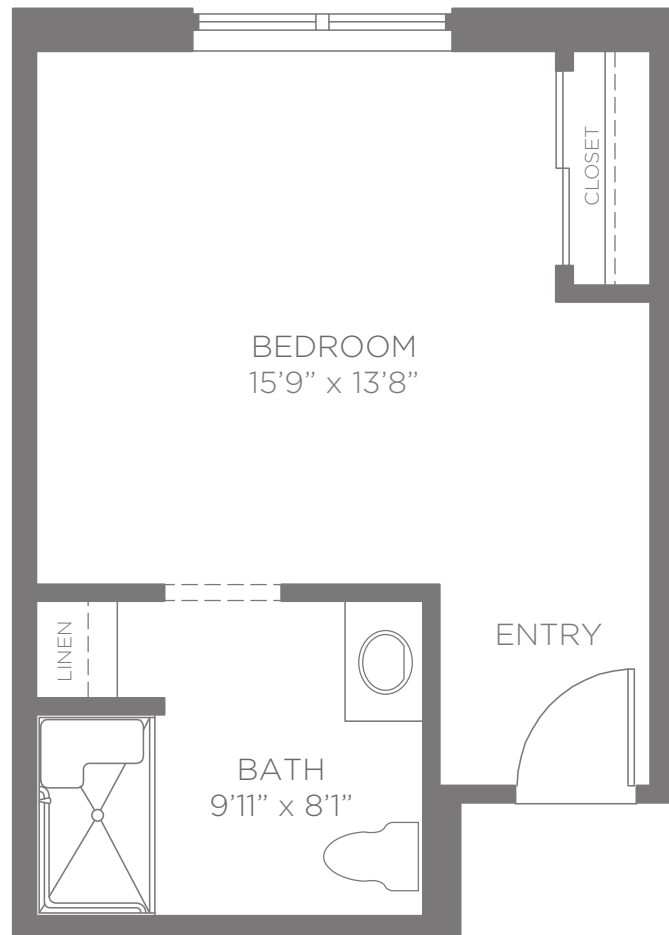

FLOOR PLAN

THE ELMS AT ABBOTSWOOD
SECURE ASSISTED LIVING APARTMENT HOMES

CYPRESS

Studio | 1 Bath

Approximately 330 sf

Features

- Air conditioning and heating with individual climate control
- Walk-in closet
- Linen closet
- Walk-in shower
- Window coverings

FLOOR PLAN

THE ELMS AT ABBOTSWOOD
SECURE ASSISTED LIVING APARTMENT HOMES

MAPLE

Studio | 1 Bath

Approximately 370 sf

Features

- Air conditioning and heating with individual climate control
- Walk-in closet
- Linen closet
- Walk-in shower
- Window coverings

FLOOR PLAN

THE ELMS AT ABBOTSWOOD
SECURE ASSISTED LIVING APARTMENT HOMES

POPLAR

Studio | 1 Bath

Approximately 460 sf

Features

- Air conditioning and heating with individual climate control
- Walk-in closet
- Linen closet
- Walk-in shower
- Window coverings