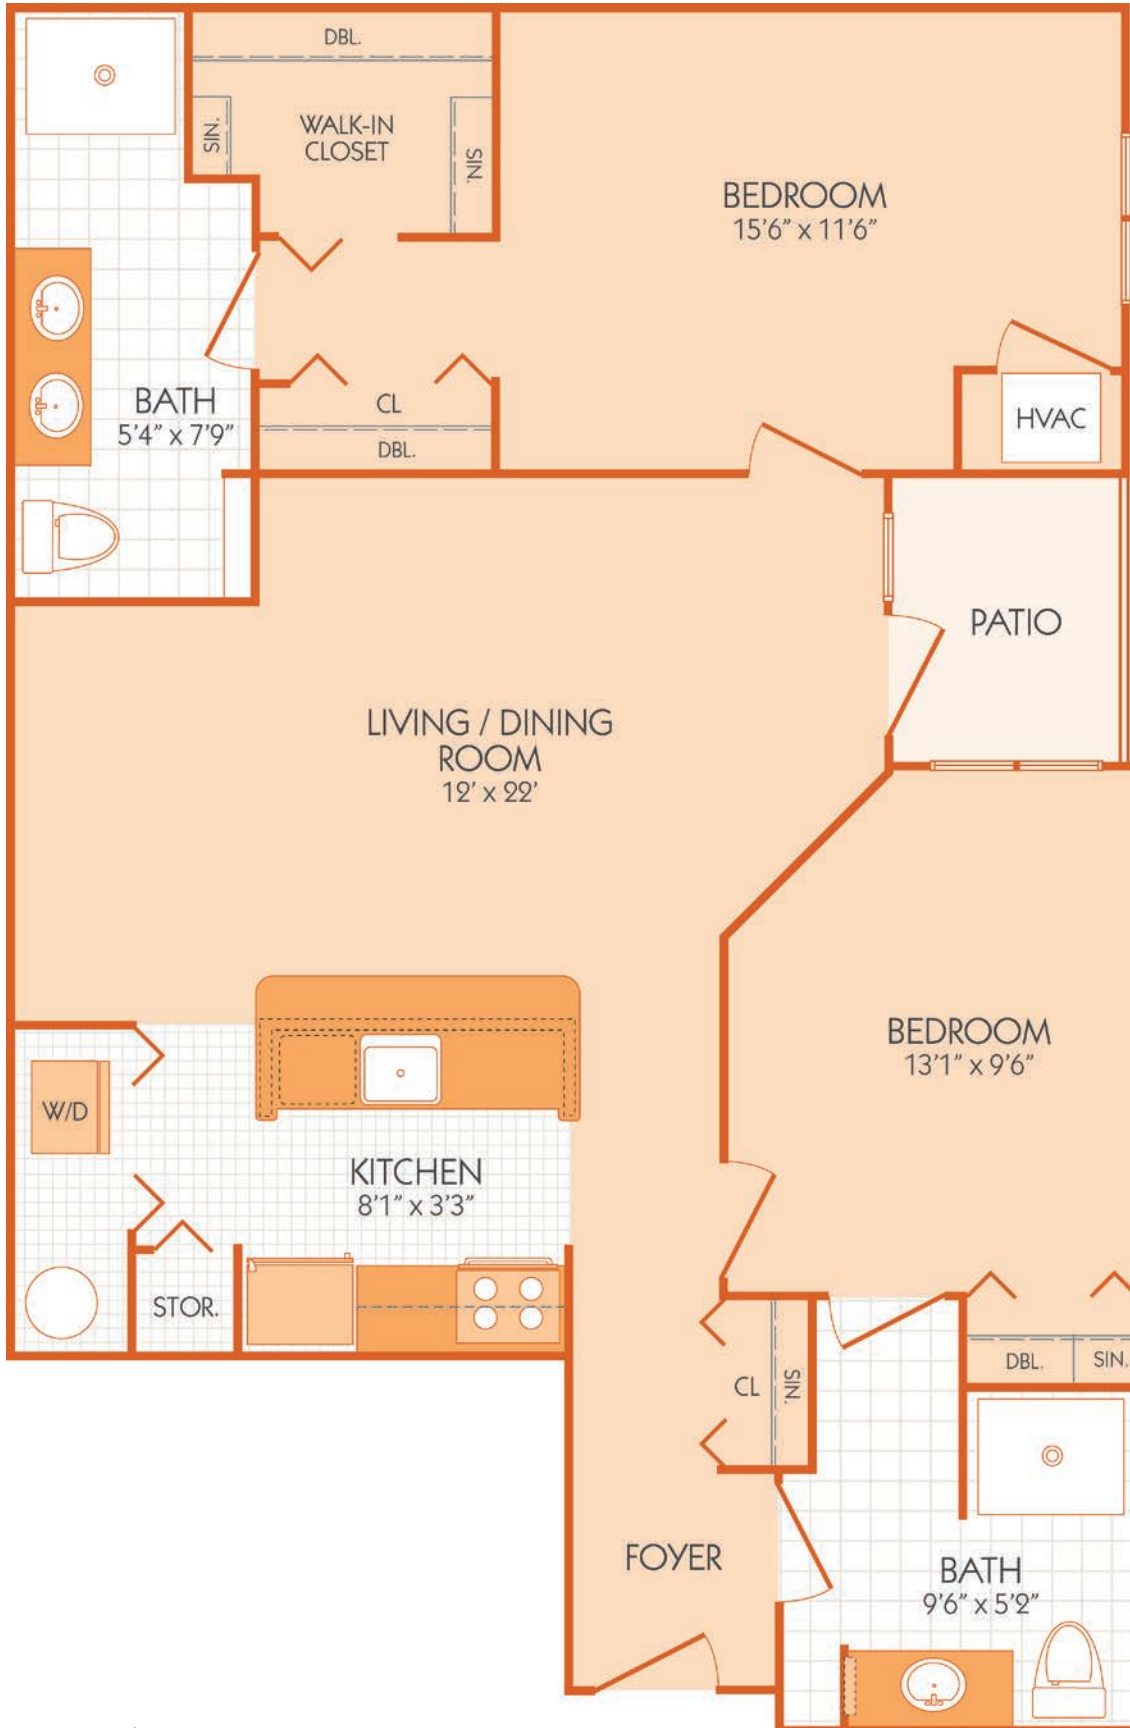

The Willits
1,130 sq. ft.

Dimensions and square footage may vary by unit.

www.AllSeasonsBirmingham.com
(248) 237-3861

2CA
2C
9/2015