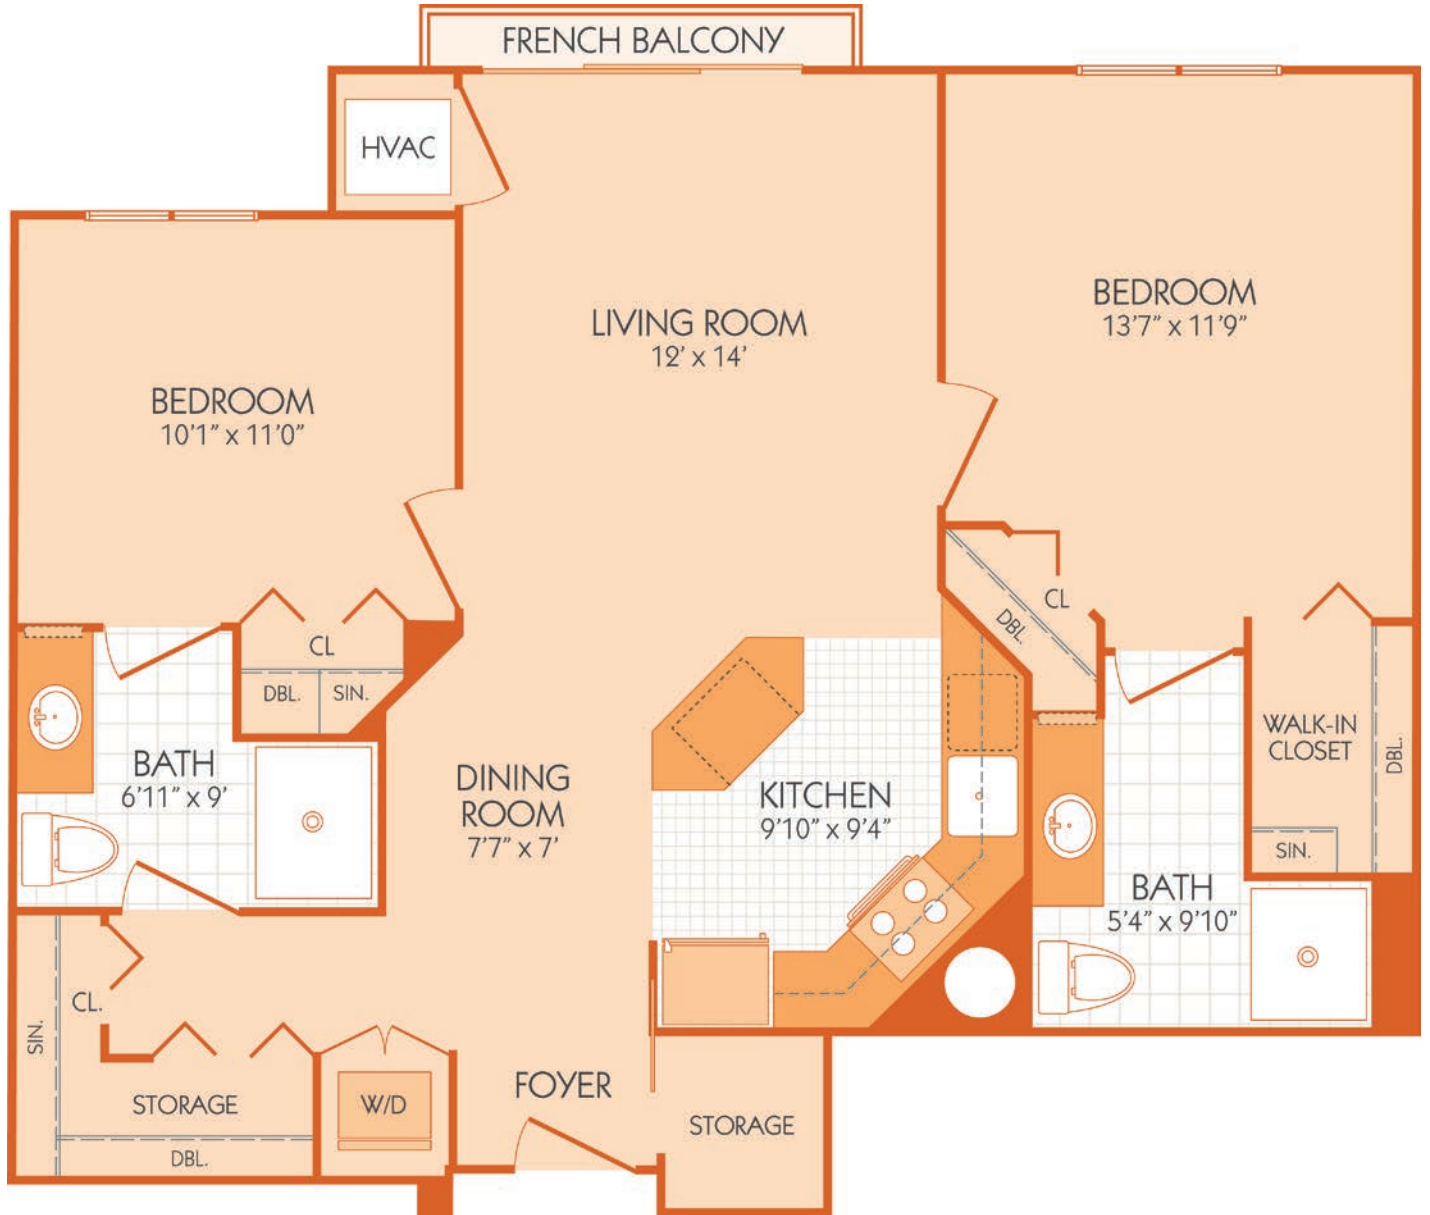

The Poppleton
944 sq. ft.

Dimensions and square footage may vary by unit.

www.AllSeasonsBirmingham.com
(248) 237-3861

2AC
2B
9/2015