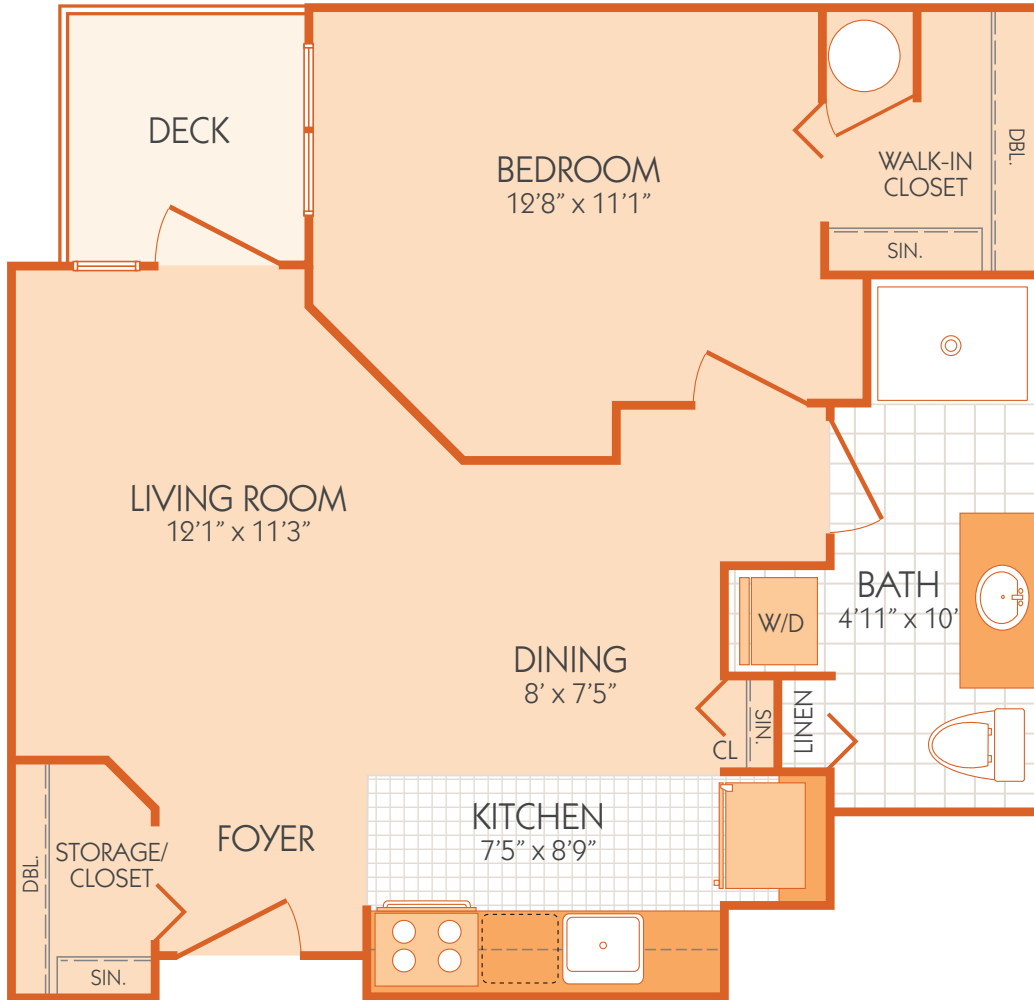

The Oakland  
593 sq. ft.

Dimensions and square footage may vary by unit.

[www.AllSeasonsBirmingham.com](http://www.AllSeasonsBirmingham.com)  
(248) 237-3861

1HA  
1D  
9/2015