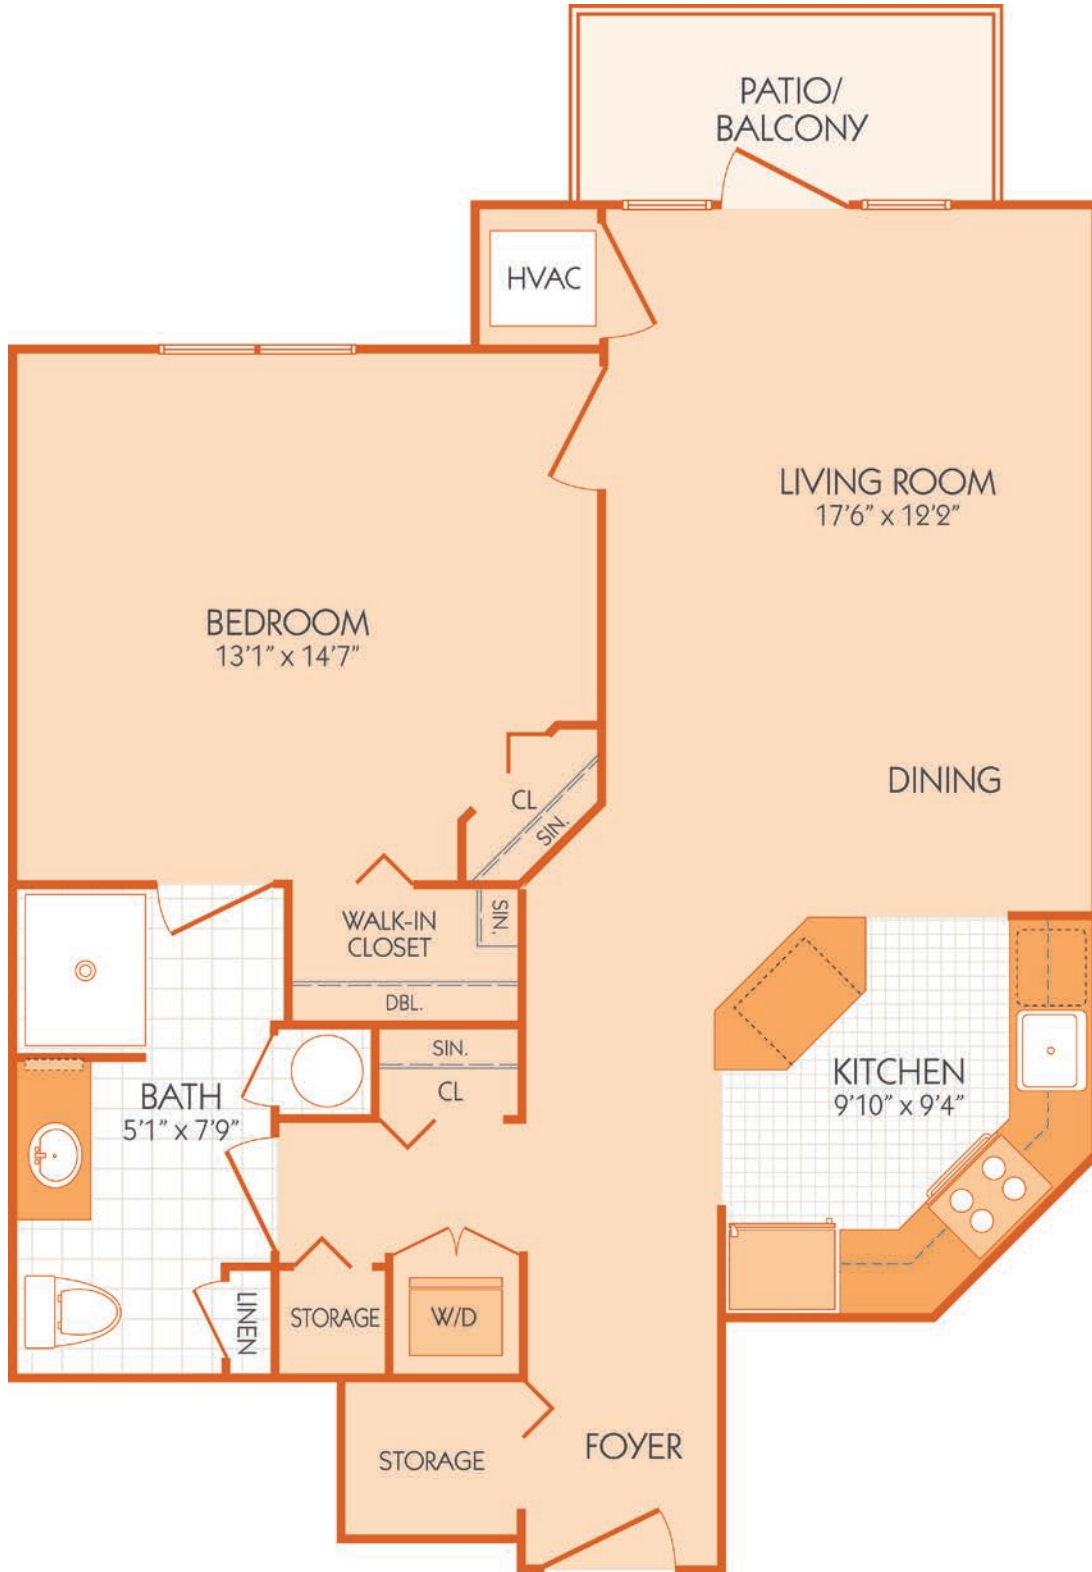

The Lincoln
808 sq. ft.

Dimensions and square footage may vary by unit.

www.AllSeasonsBirmingham.com
(248) 237-3861

1BE
1B