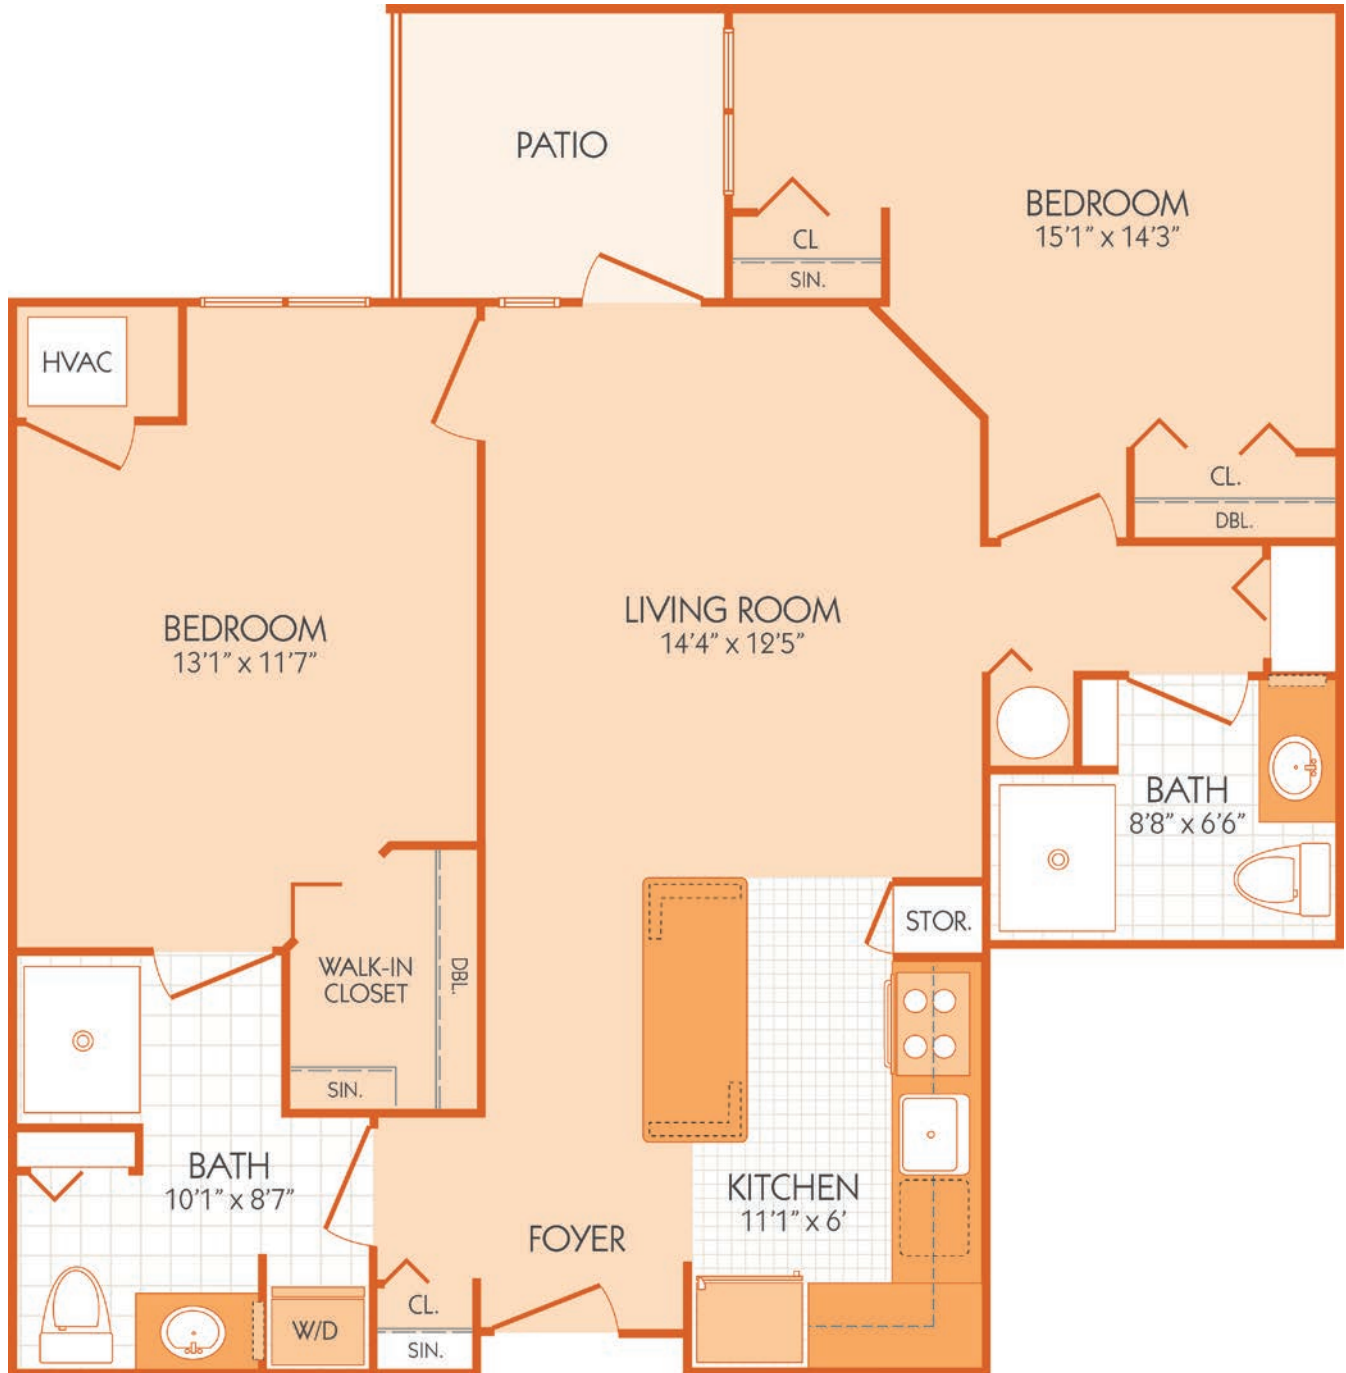

The Chestnut
953 sq. ft.

Dimensions and square footage may vary by unit.

www.AllSeasonsBirmingham.com
(248) 237-3861

2GA
2F