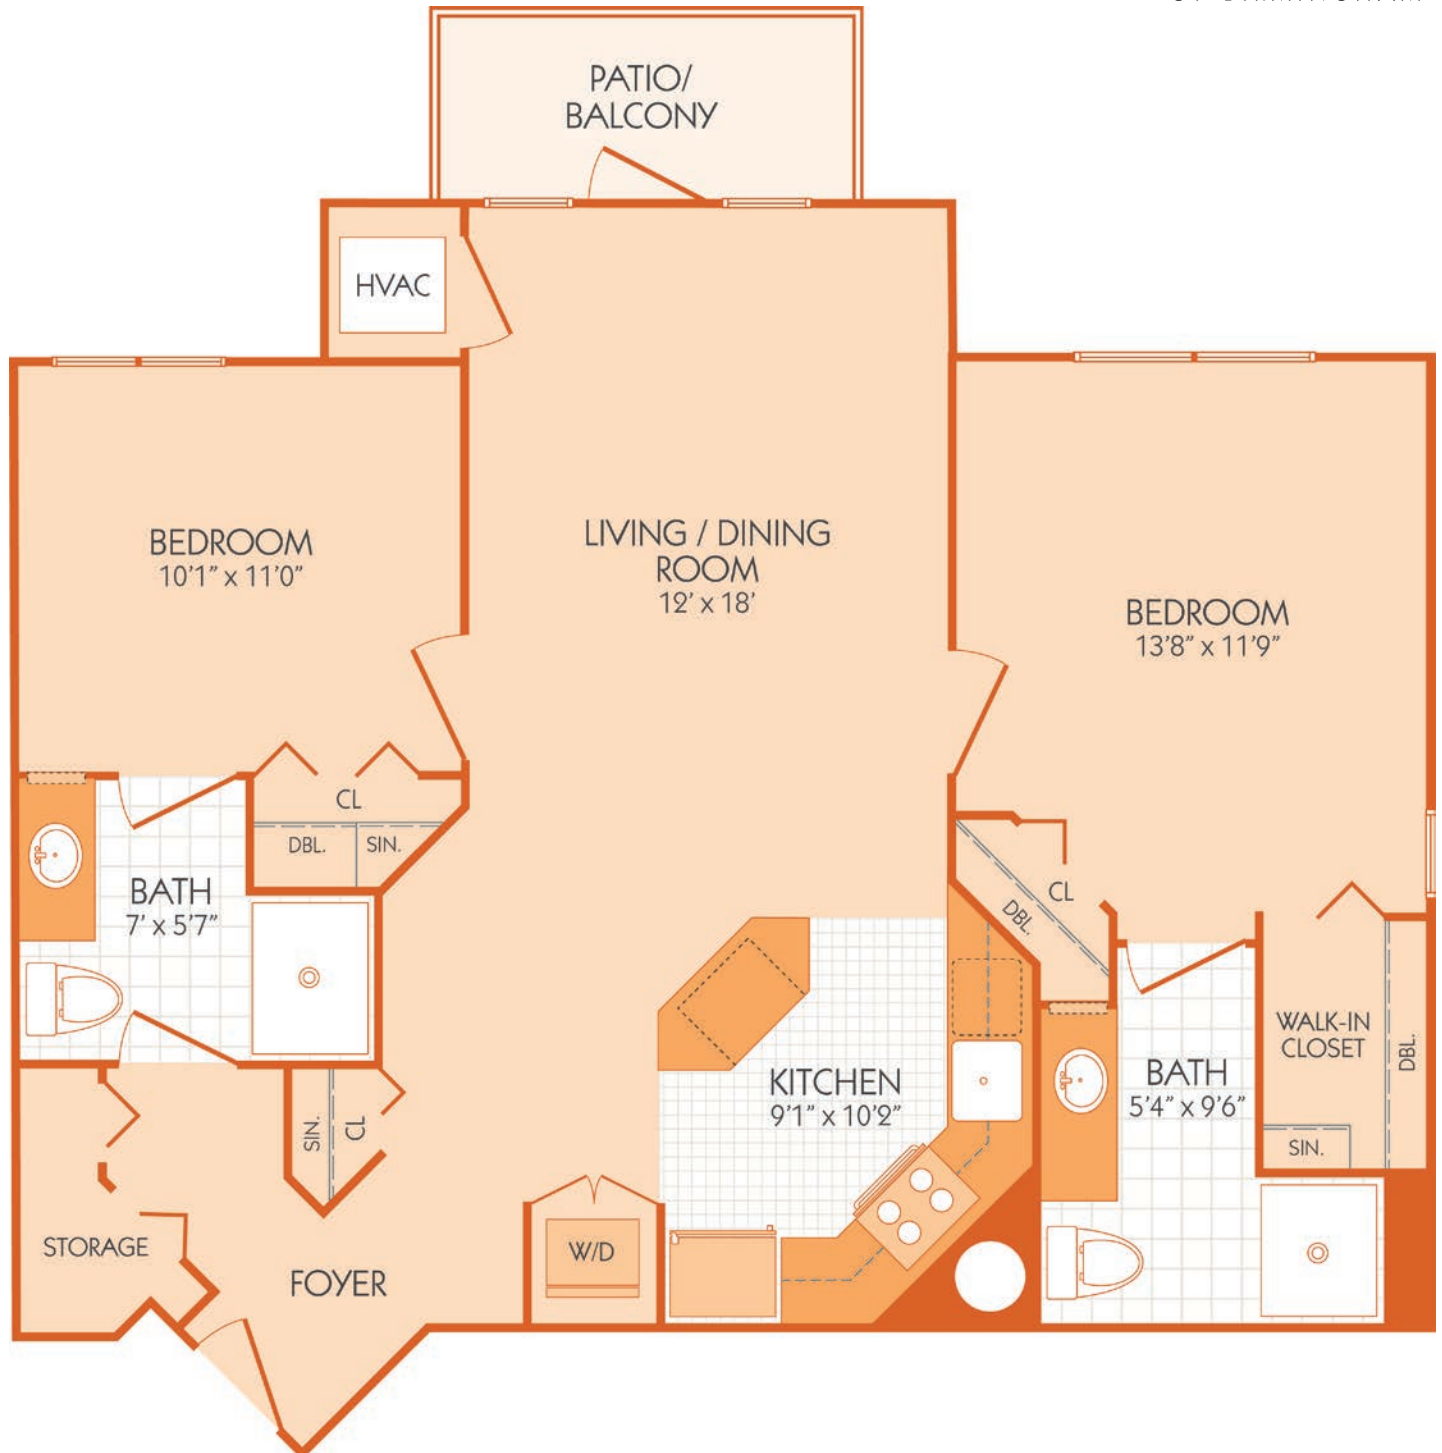

The Forest
968 sq. ft.

Dimensions and square footage may vary by unit.

www.AllSeasonsBirmingham.com
(248) 237-3861

2AB
2A
9/2015