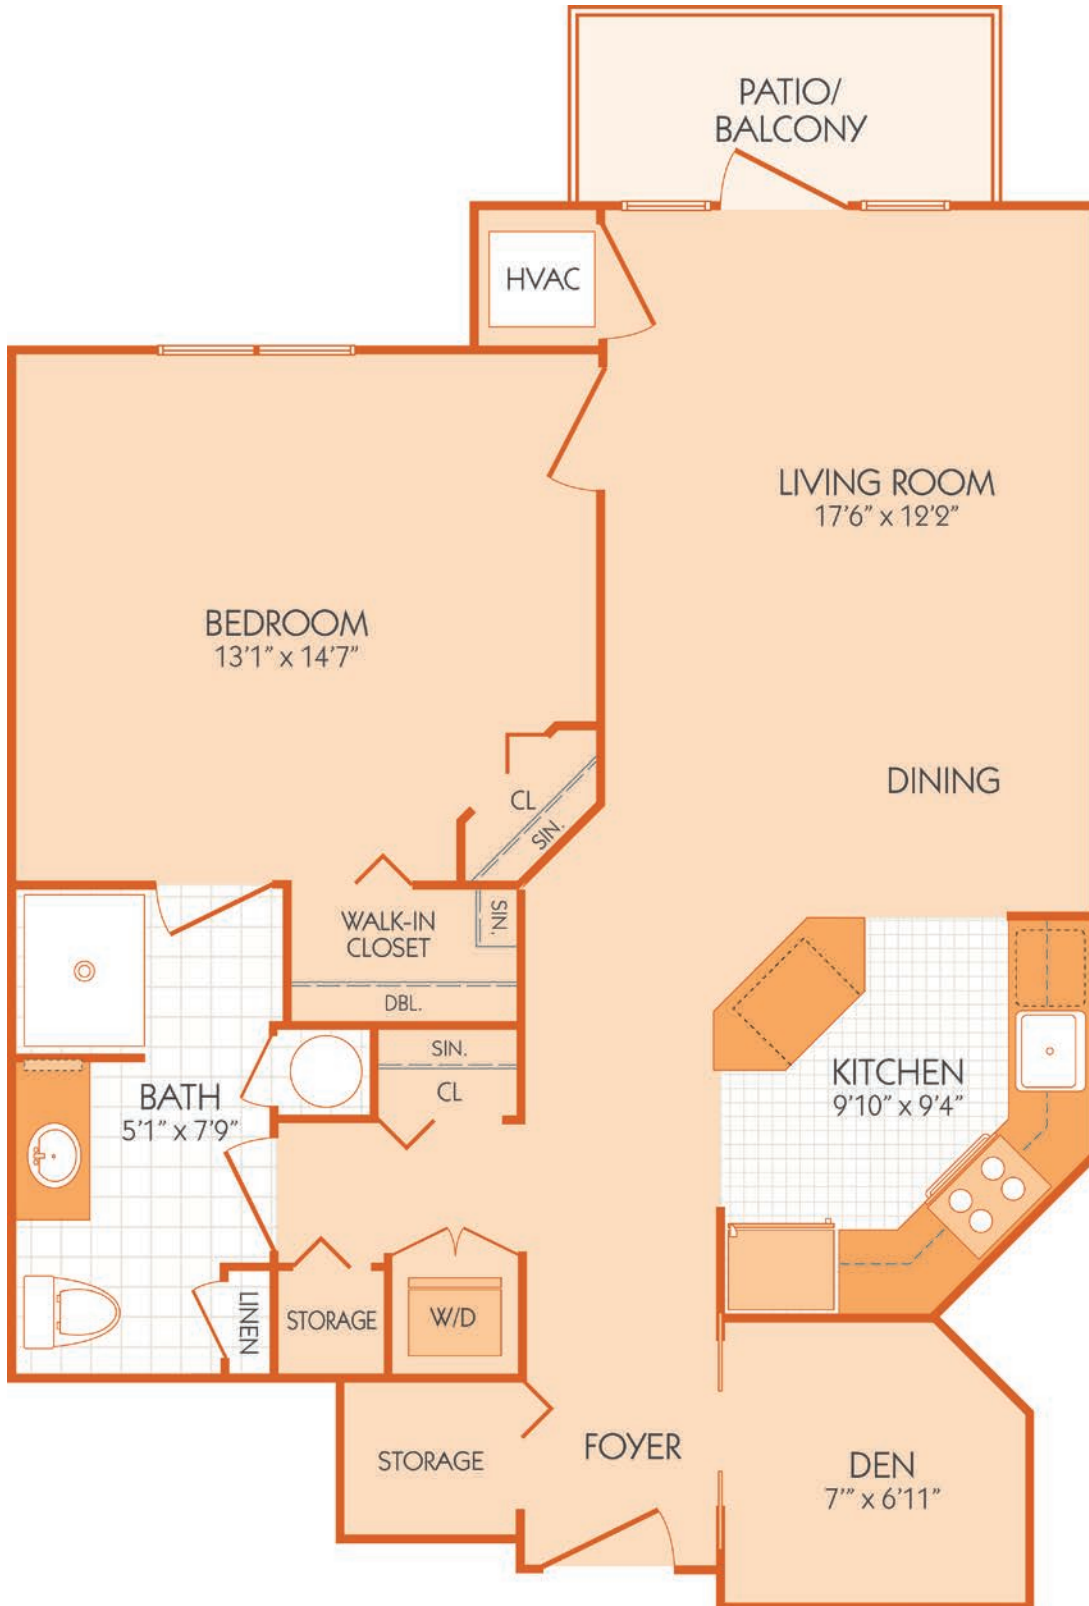

The Eton
836 sq. ft.

Dimensions and square footage may vary by unit.

www.AllSeasonsBirmingham.com
(248) 237-3861

1BC
1 Den A