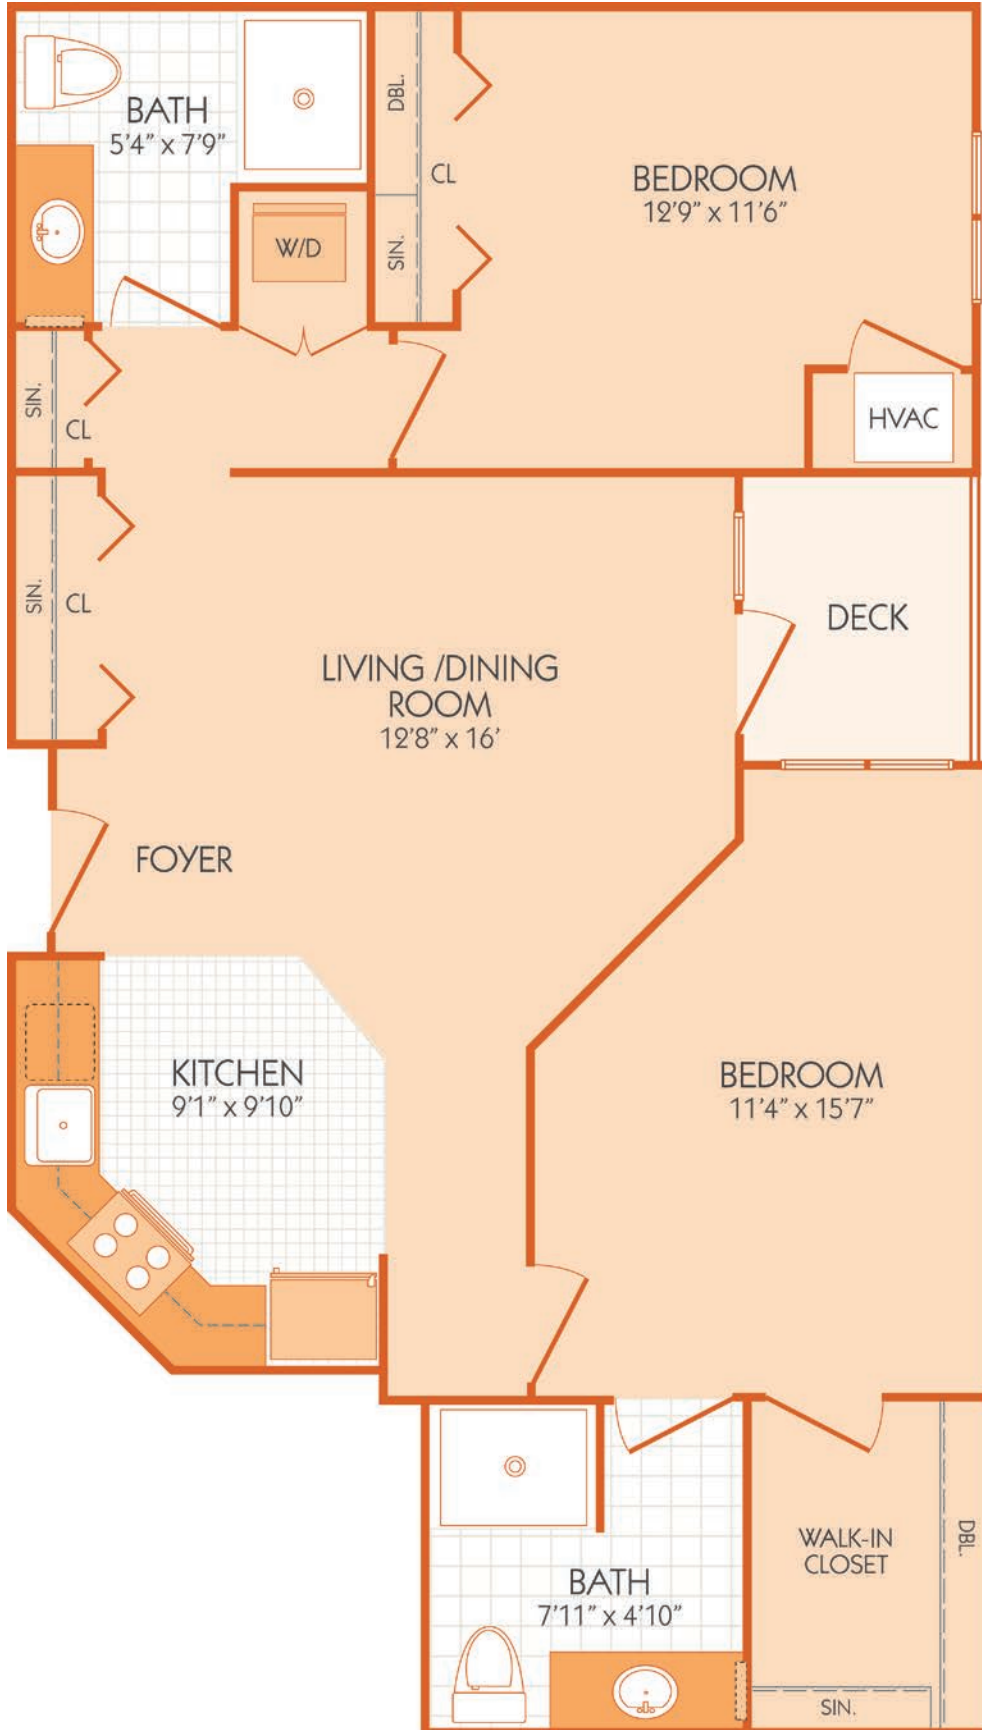

The Elm
968 sq. ft.

Dimensions and square footage may vary by unit.

www.AllSeasonsBirmingham.com
(248) 237-3861

2EA
2D
9/2015