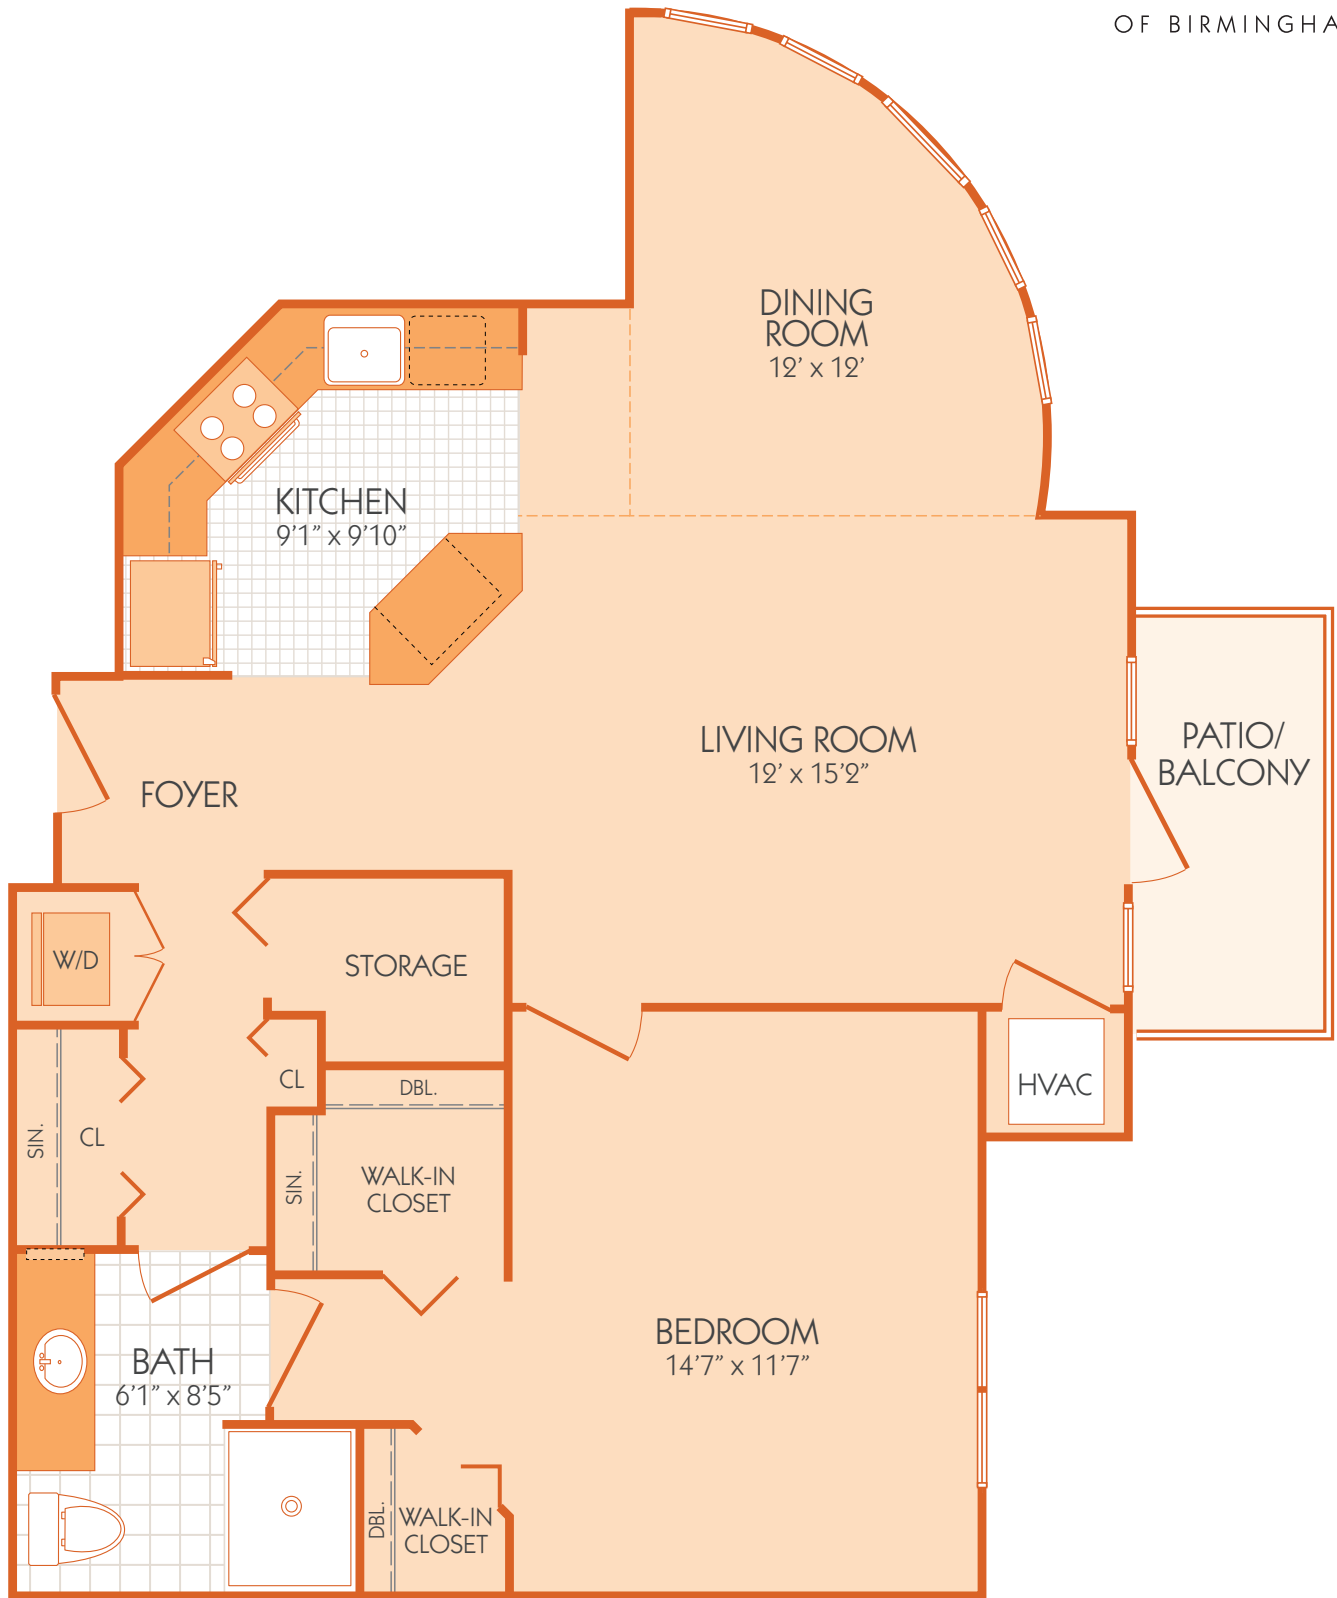

The Brown  
935 sq. ft.

Dimensions and square footage may vary by unit.

[www.AllSeasonsBirmingham.com](http://www.AllSeasonsBirmingham.com)  
(248) 237-3861

1DA  
1C  
9/2015