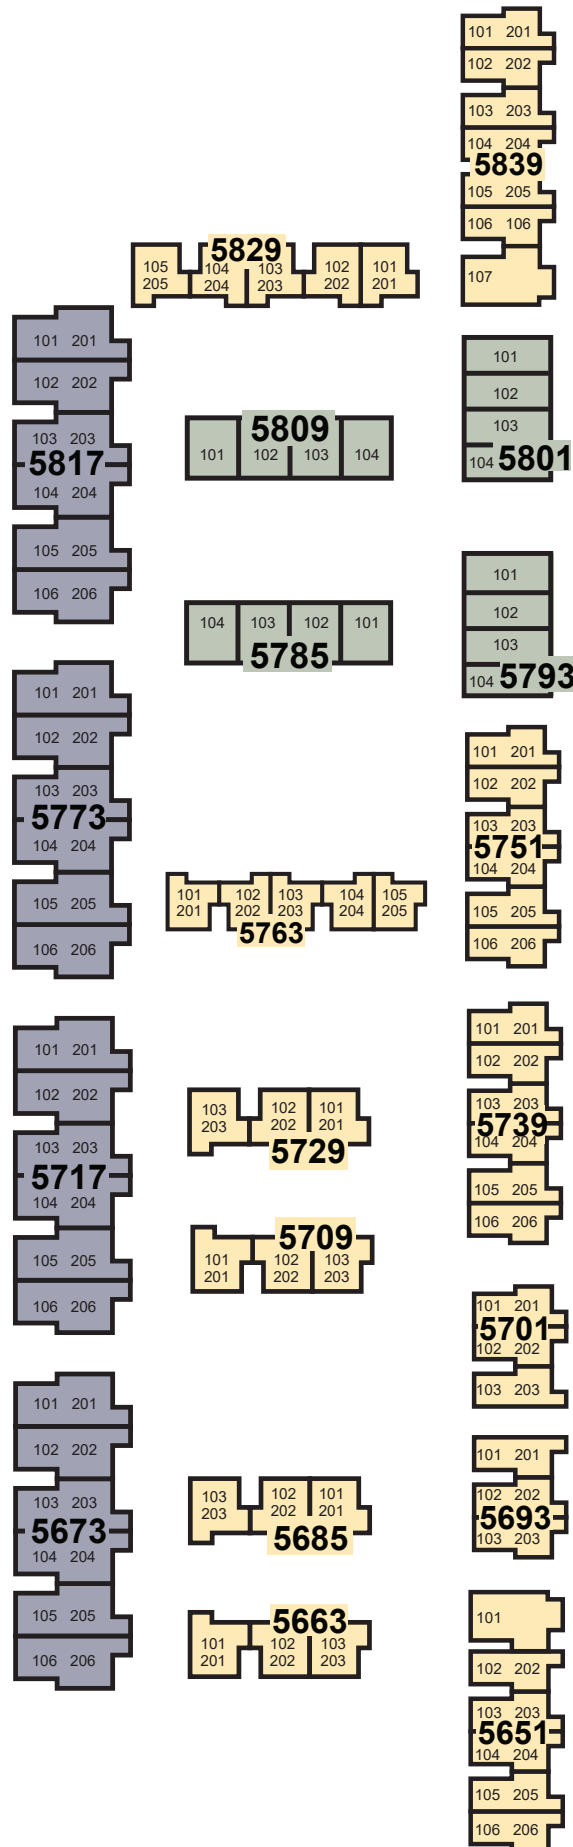

Encina Meadows Apartments

5839 Encina Road #107, Goleta, CA 93117

Site Plan

Leasing Office

ENCINA ROAD

KINGSTON AVENUE

-  MAILBOX
-  TRASH AREA
-  LAUNDRY AREA
-  RECYCLE AREA
-  BIKE RACK
-  ASSIGNED PARKING
-  1 BED / 1 BATH
-  2 BED / 1 BATH
-  2 BED / 1.5 BATH TOWNHOUSE