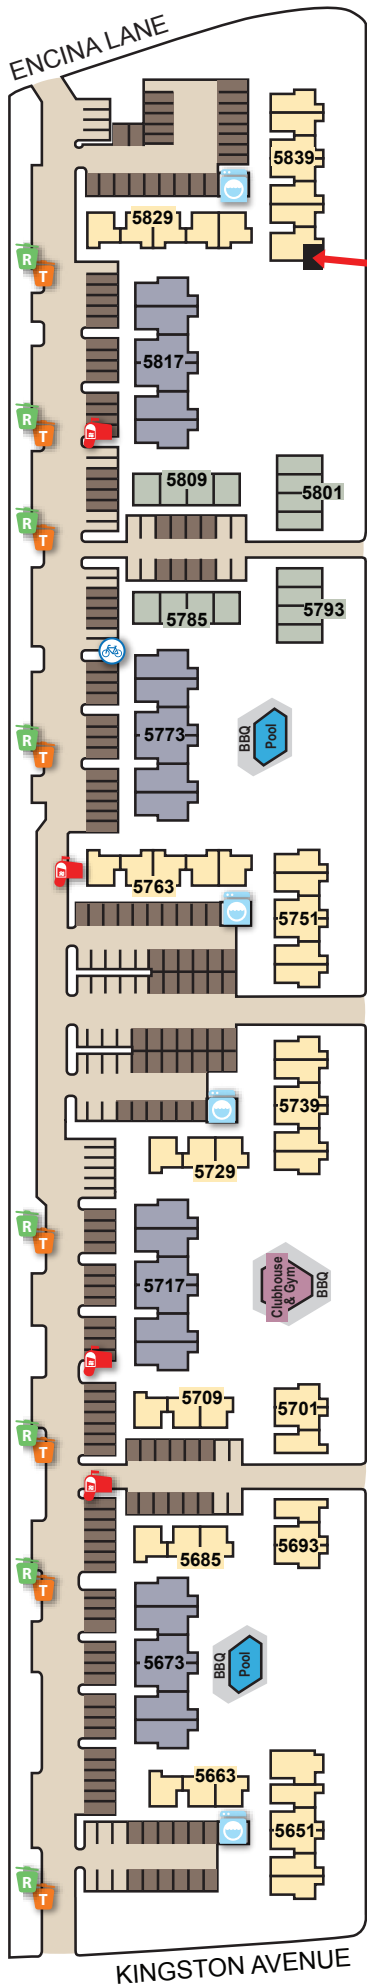

Encina Meadows Apartments

5839 Encina Road #107, Goleta, CA 93117

Site Plan

Leasing Office

ENCINA ROAD

KINGSTON AVENUE

-  MAILBOX
-  TRASH AREA
-  LAUNDRY AREA
-  RECYCLE AREA
-  BIKE RACK
-  ASSIGNED PARKING
-  1 BED / 1 BATH
-  2 BED / 1 BATH
-  2 BED / 1.5 BATH TOWNHOUSE