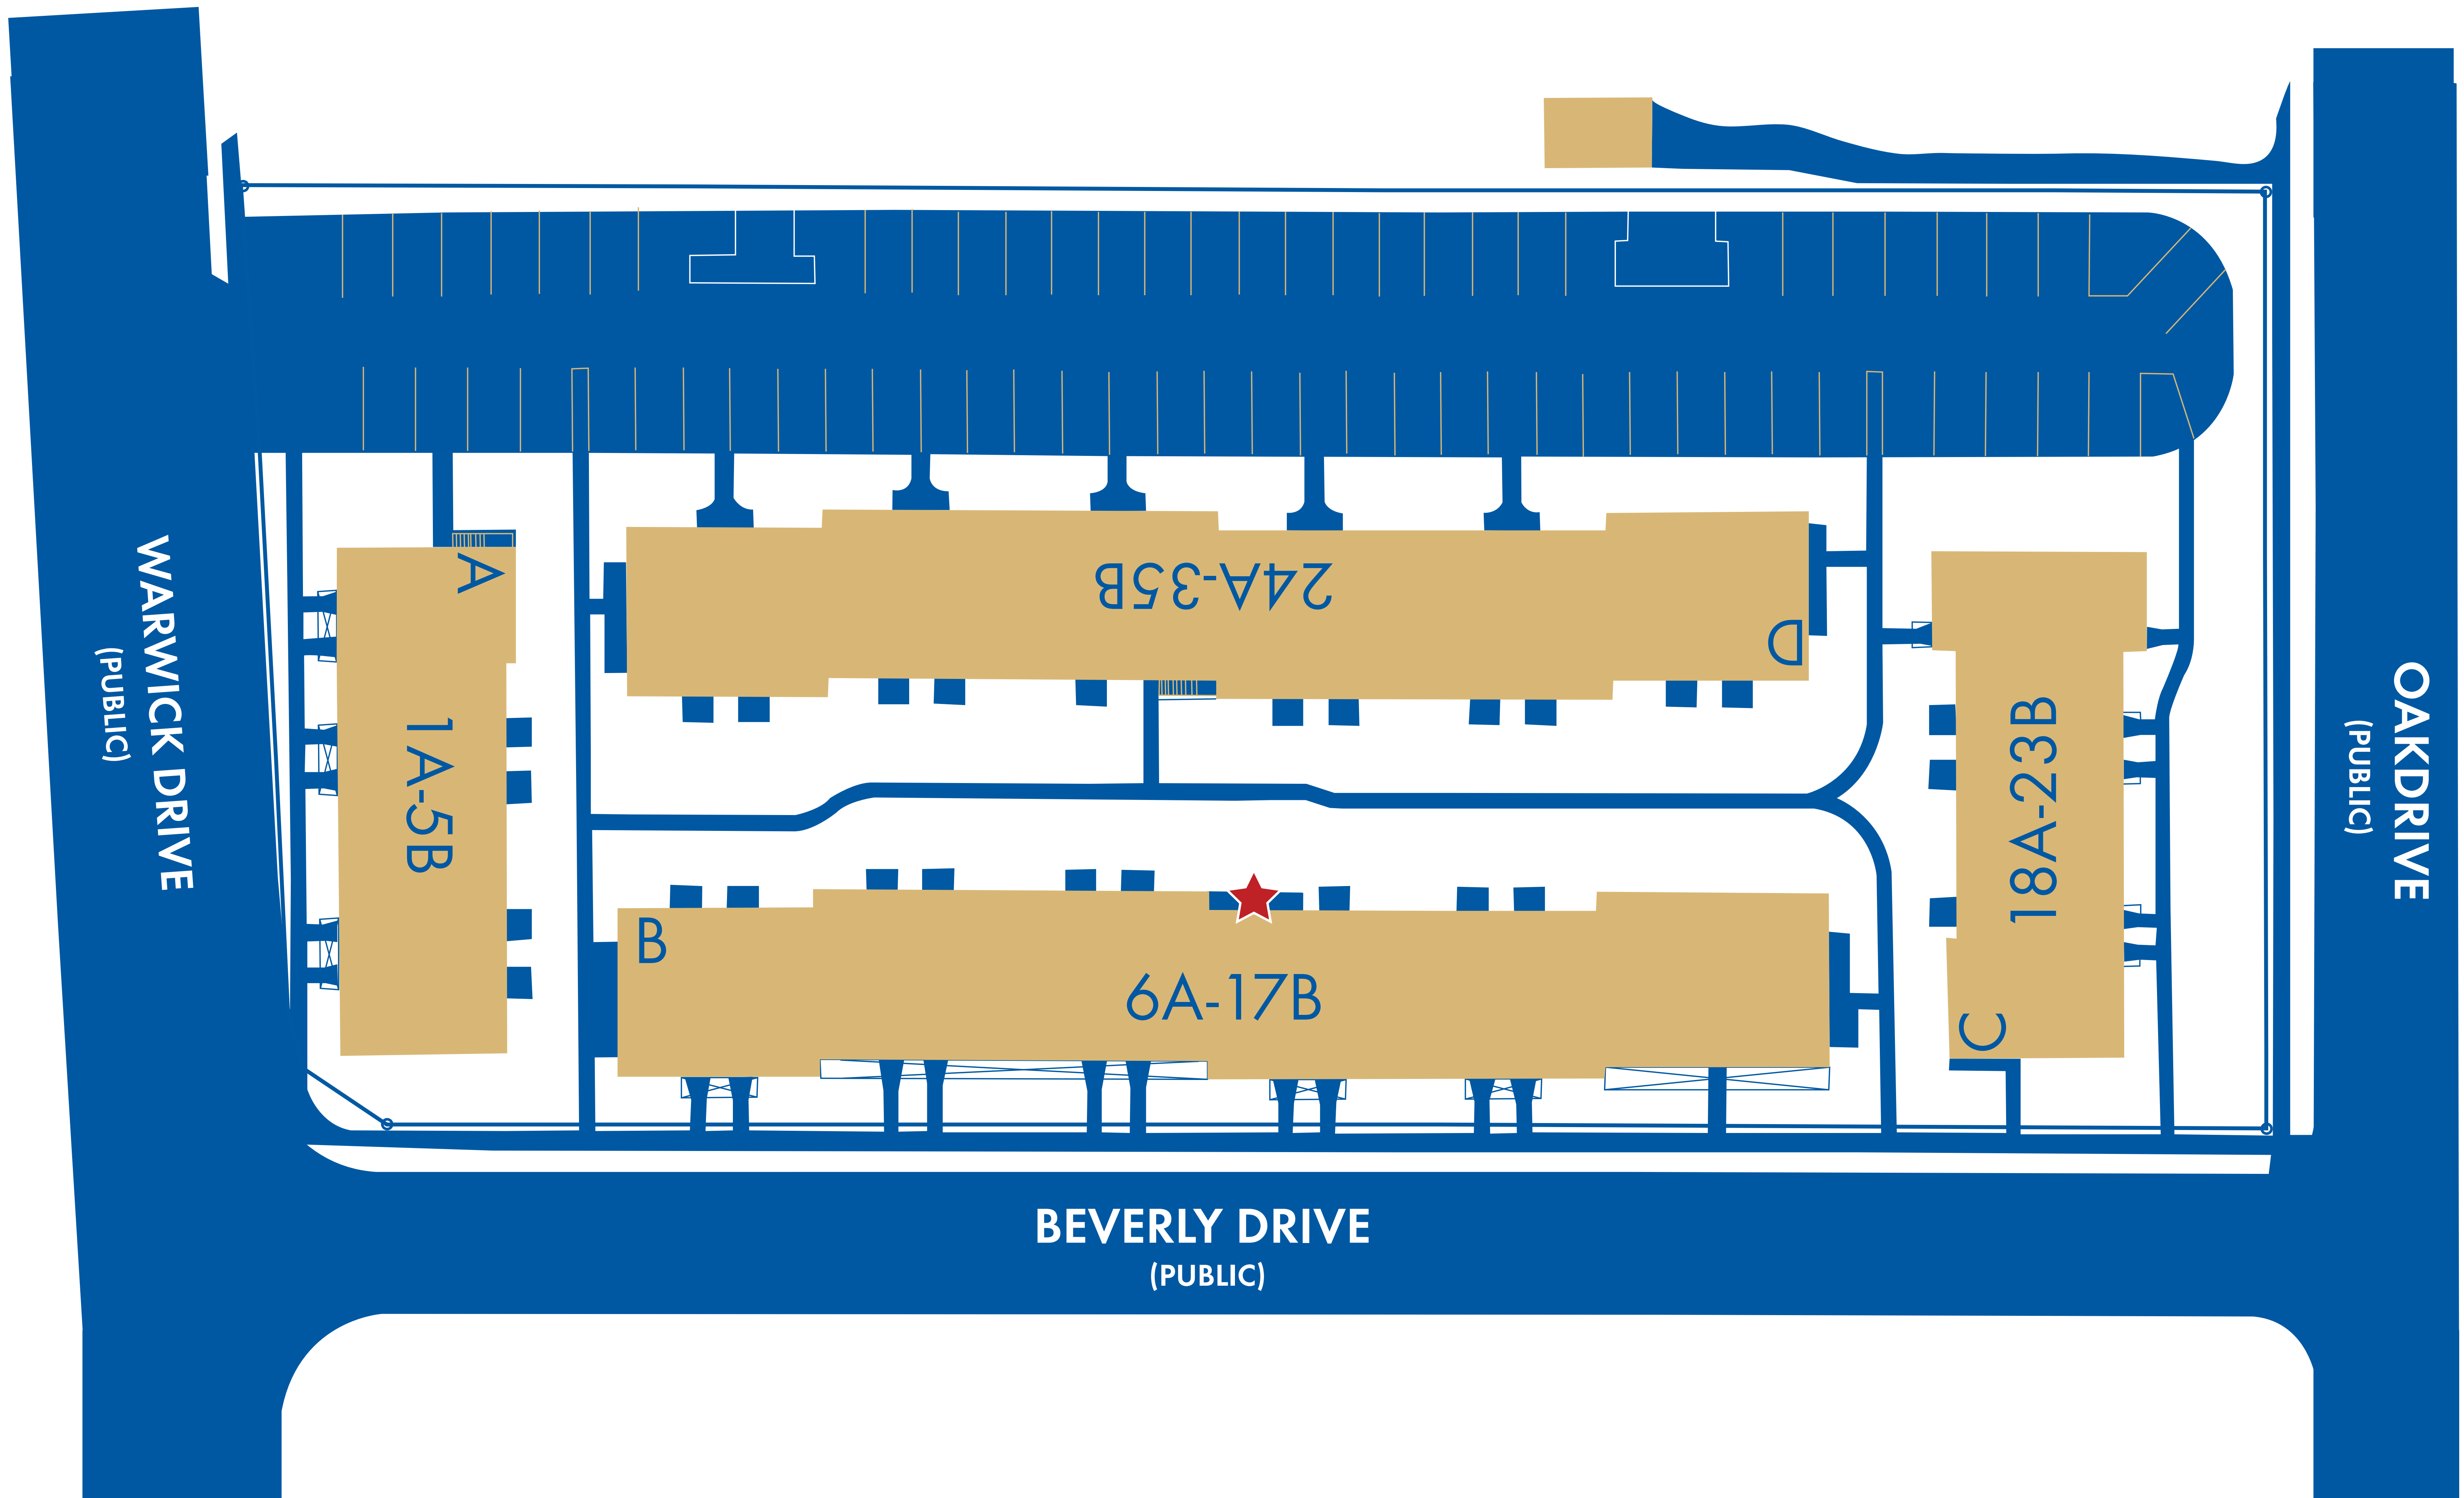

**Warwick Terrace Apartments**  
413 N. Warwick Rd. / Somerdale, NJ 08083

 = Laundry Center