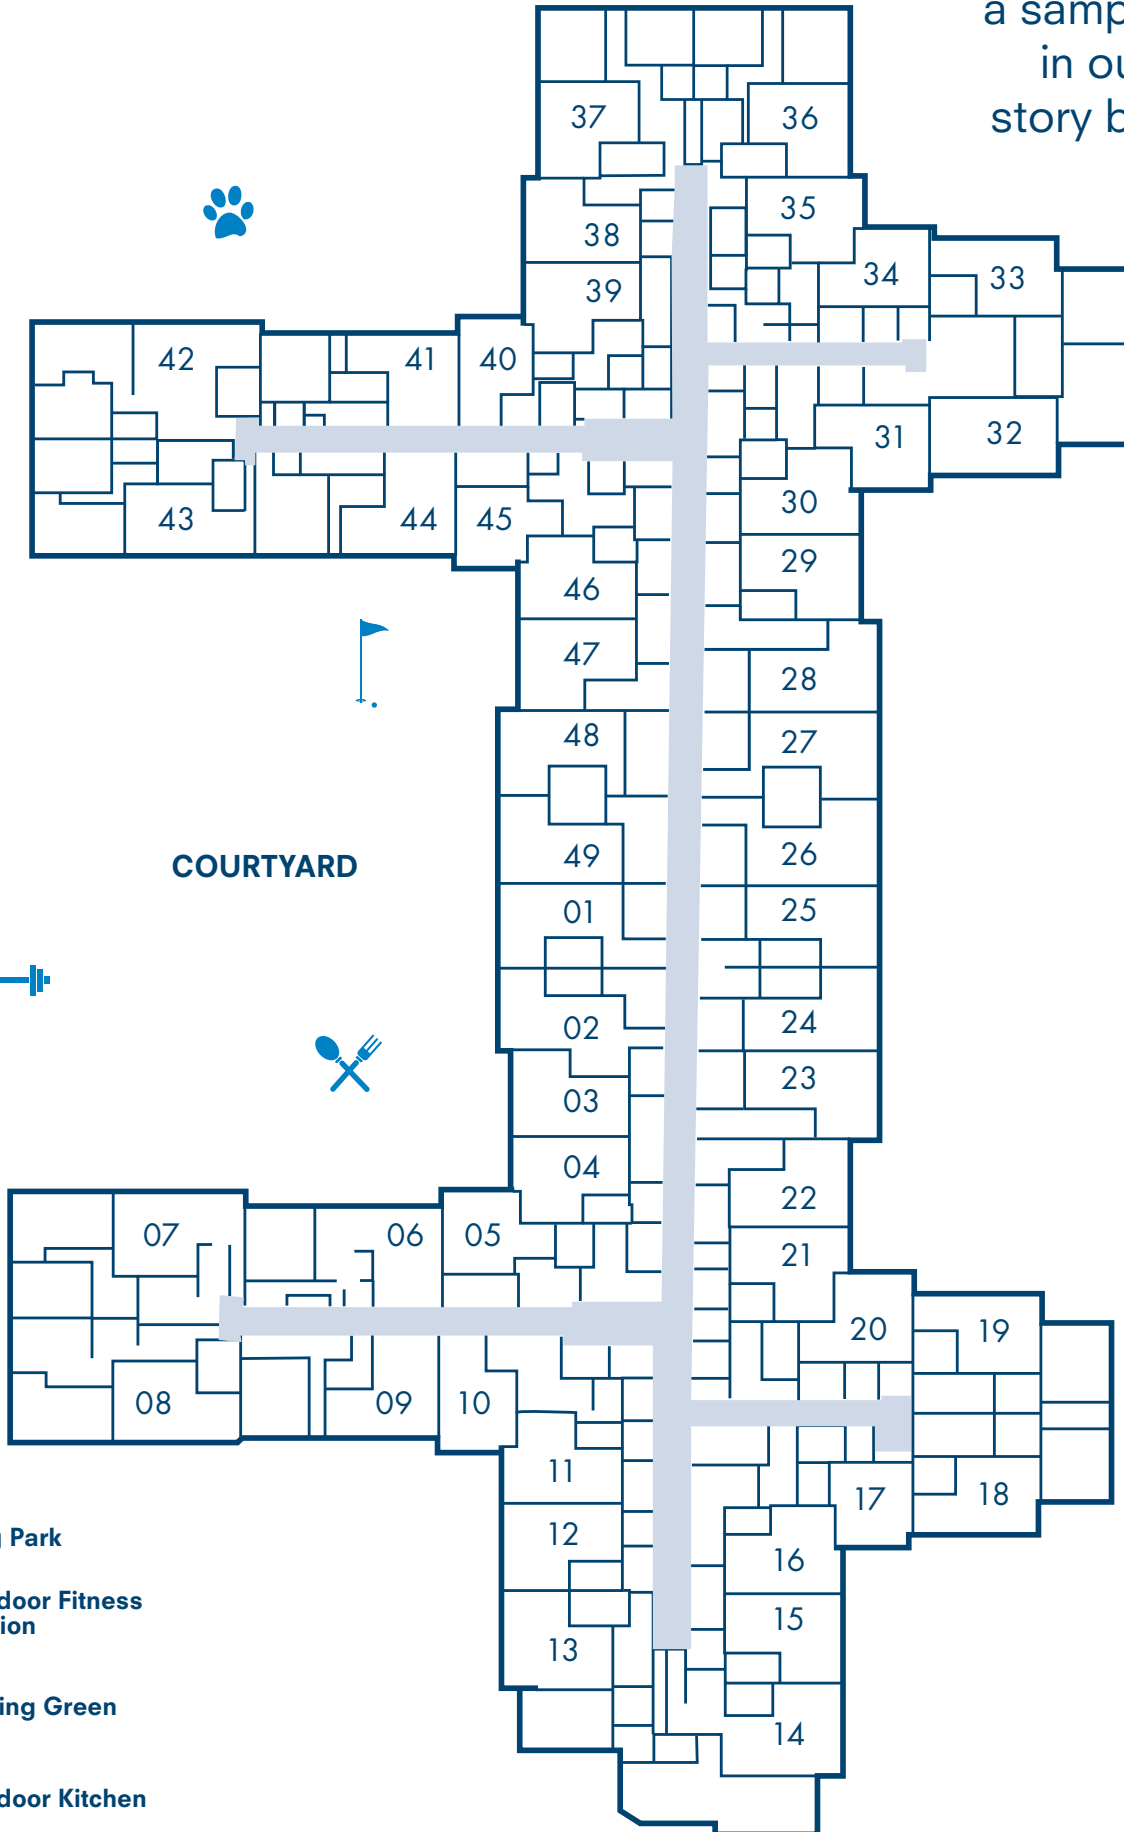

# MARYLANDER APARTMENTS

3501 St. Paul Street / Baltimore, MD 21218

Aerial view of  
a sample floor  
in our 11  
story building

-  Dog Park
-  Outdoor Fitness Station
-  Putting Green
-  Outdoor Kitchen

# MARYLANDER APARTMENTS

3501 St. Paul Street / Baltimore, MD 21218

## LOWER LEVEL

 Laundry Room

 Study Lounge

 Fitness Center

 Social Lounge