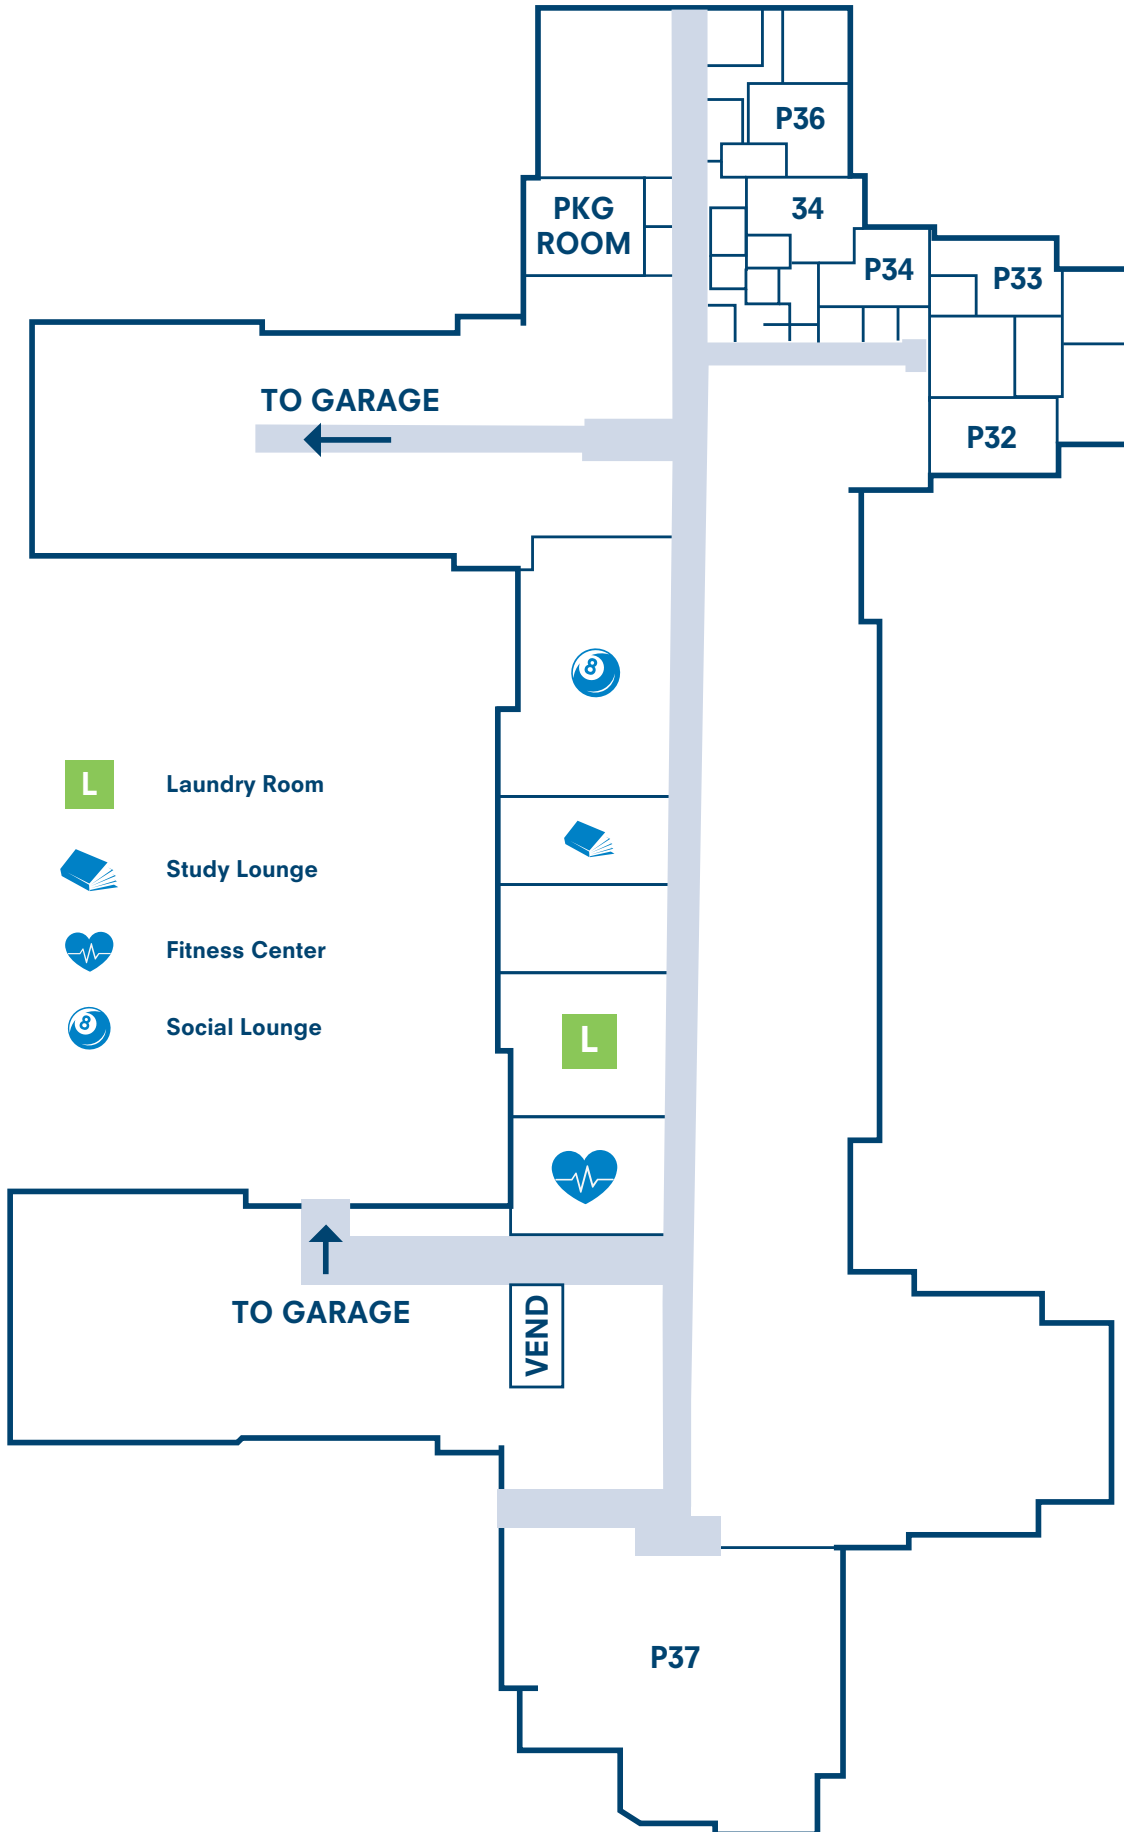

# MARYLANDER APARTMENTS

3501 St. Paul Street / Baltimore, MD 21218

Aerial view of  
a sample floor  
in our 11  
story building

-  Dog Park
-  Outdoor Fitness Station
-  Putting Green
-  Outdoor Kitchen

# MARYLANDER APARTMENTS

3501 St. Paul Street / Baltimore, MD 21218

## LOWER LEVEL

 Laundry Room

 Study Lounge

 Fitness Center

 Social Lounge