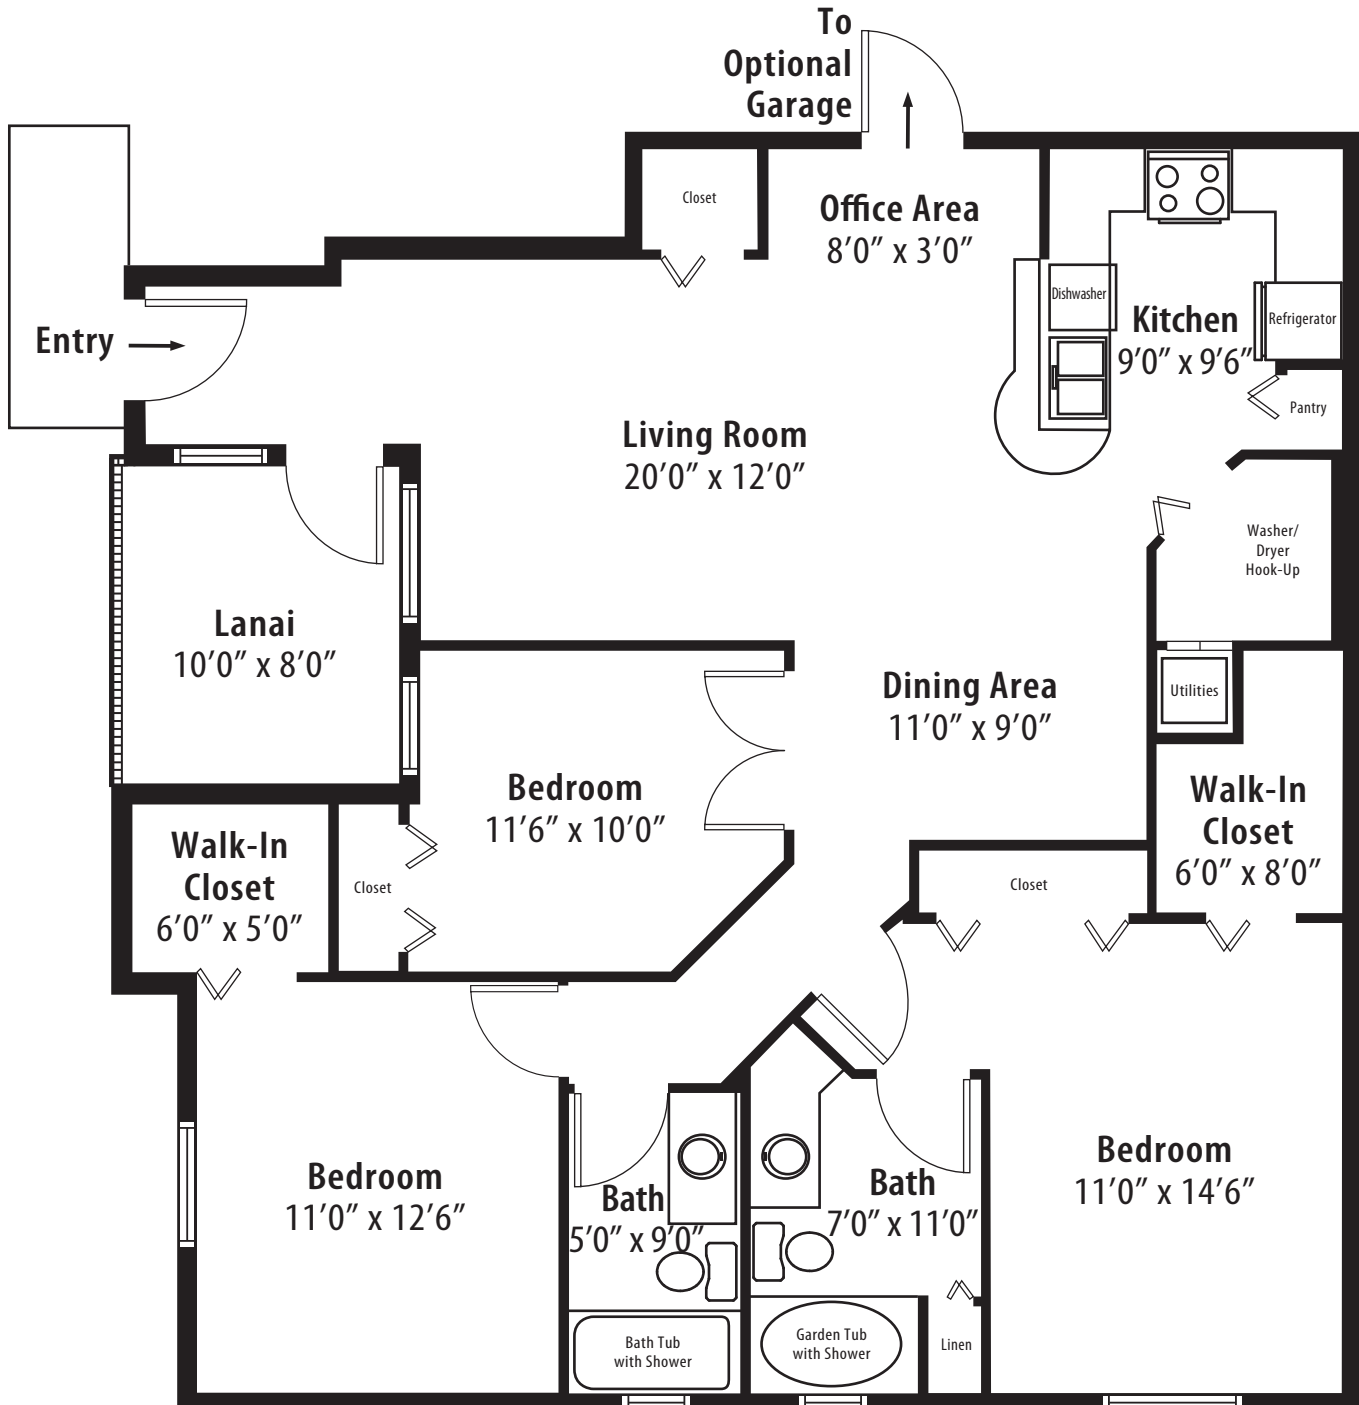

3BR Designer Courtyard

1st level, 3 bedroom, 2 bath • 1,402 sq. ft.*

This floor plan representation is not to scale and all dimensions are approximate. Final layout and room dimensions are subject to change prior to the delivery of any apartment unit.

* Includes approximately 1,322 square feet of air conditioned comfort plus an 80 square foot lanai. r1 2010