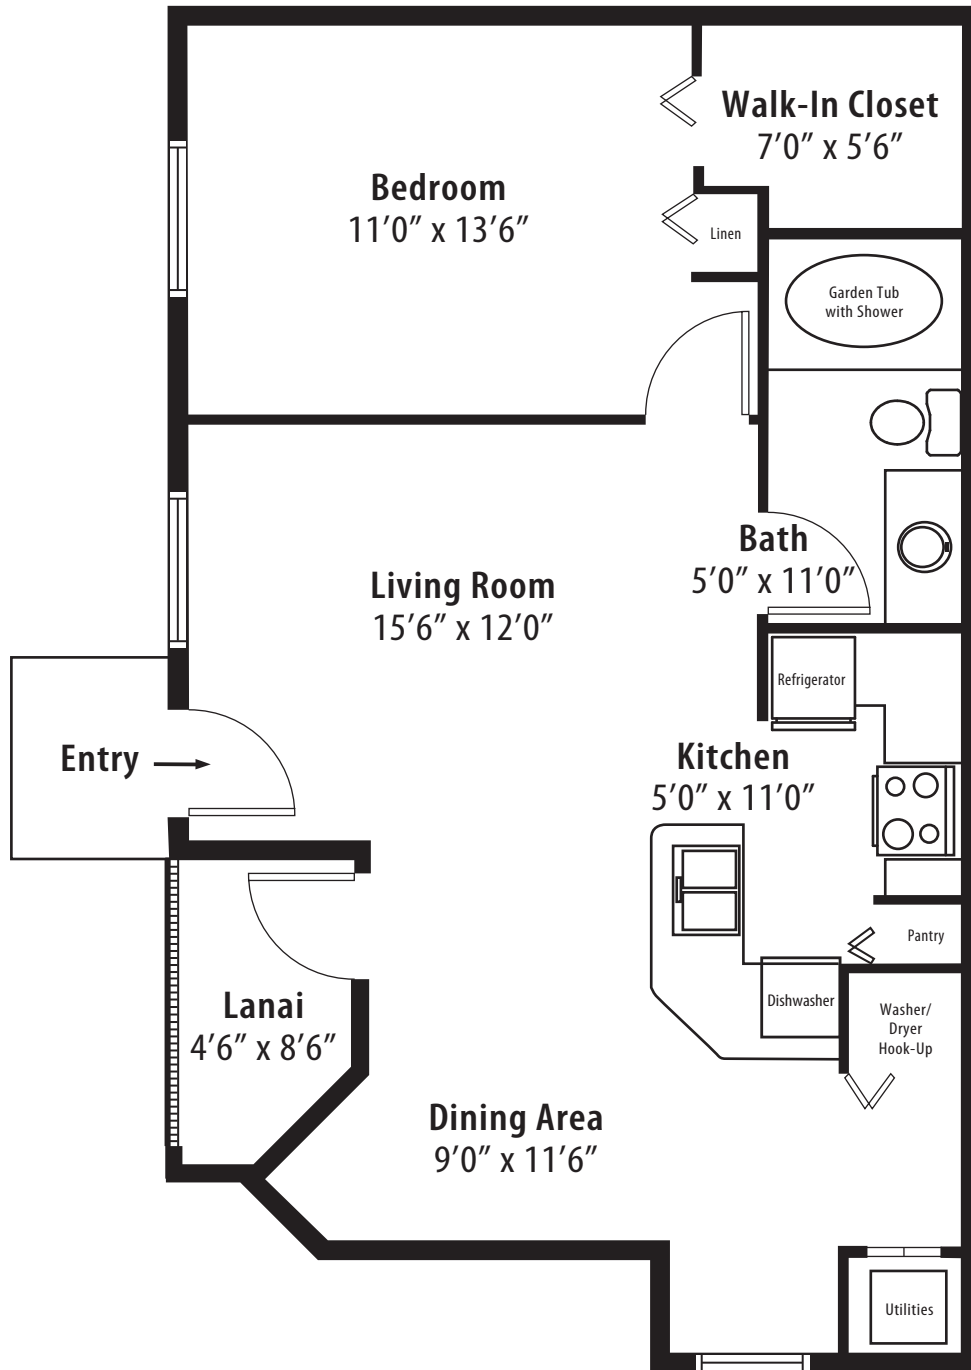

1BR Grand Courtyard

1st level, 1 bedroom, 1 bath • 891 sq. ft.*

This floor plan representation is not to scale and all dimensions are approximate. Final layout and room dimensions are subject to change prior to the delivery of any apartment unit.

* Includes approximately 853 square feet of air conditioned comfort plus a 38 square foot lanai. r1 2010