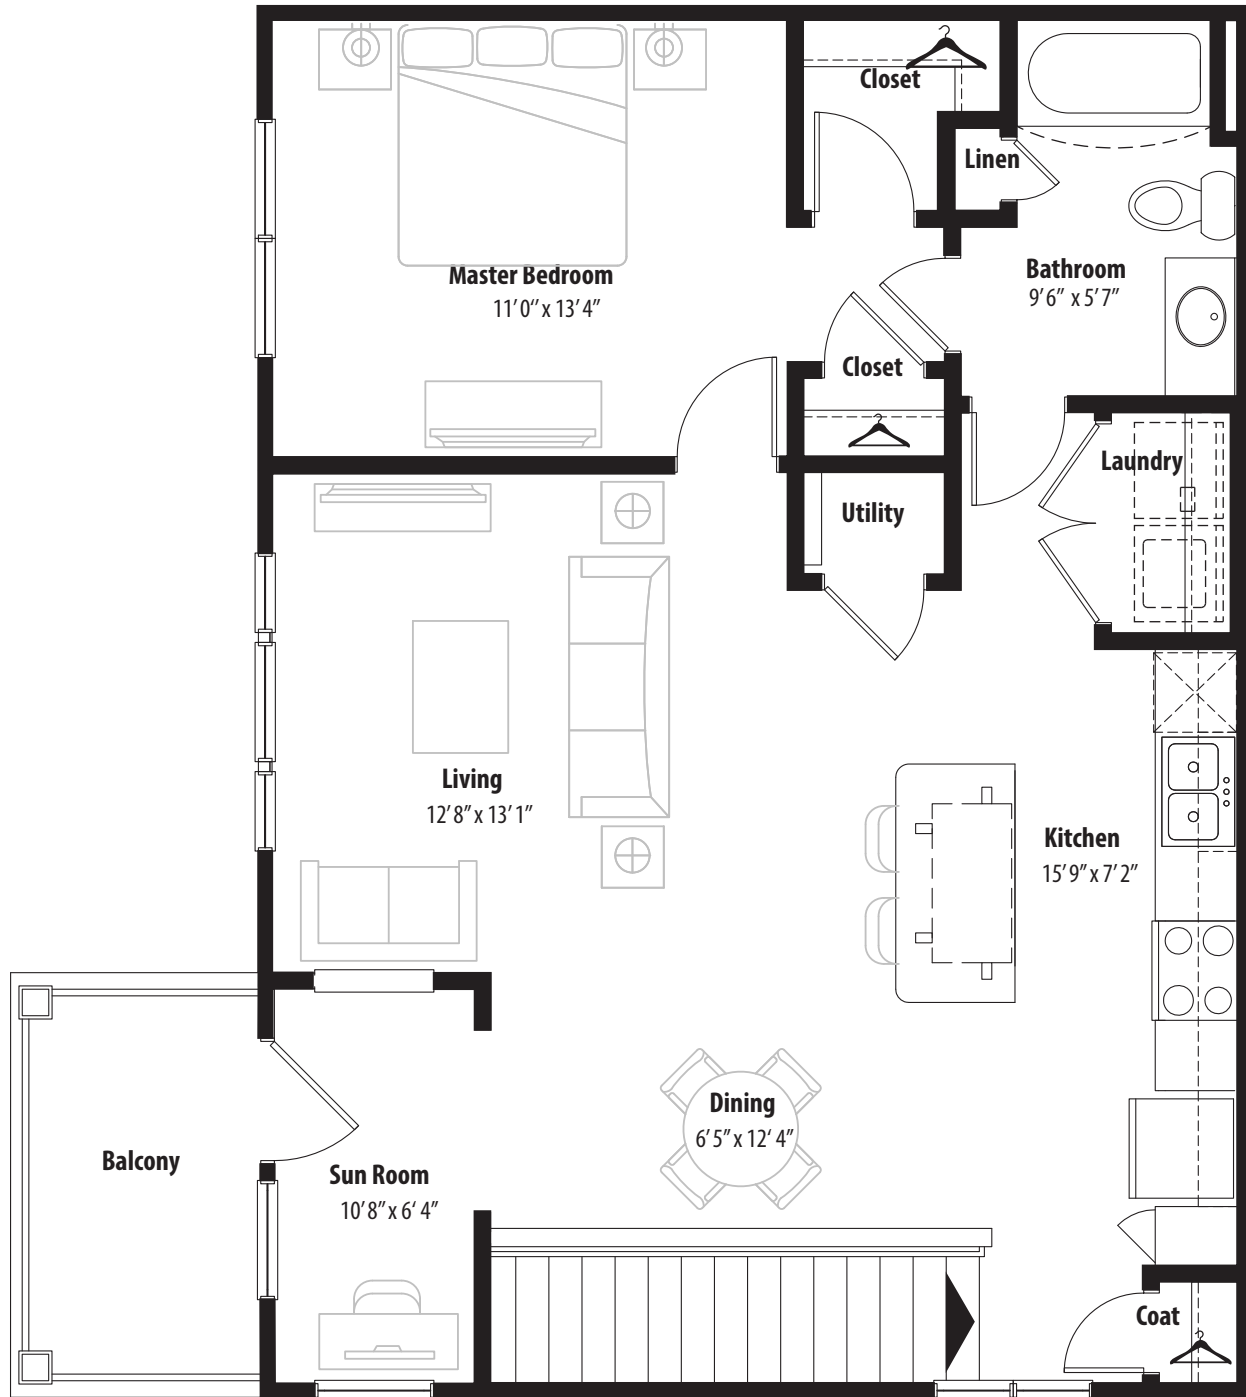

1 Bedroom Grand Overlook

2nd level, 1 bedroom, 1 bath - 832 sq. ft. with 57 sq. ft. balcony

This floor plan representation is not to scale and all dimensions are approximate. Final layout and room dimensions are subject to change prior to the delivery of any apartment unit.