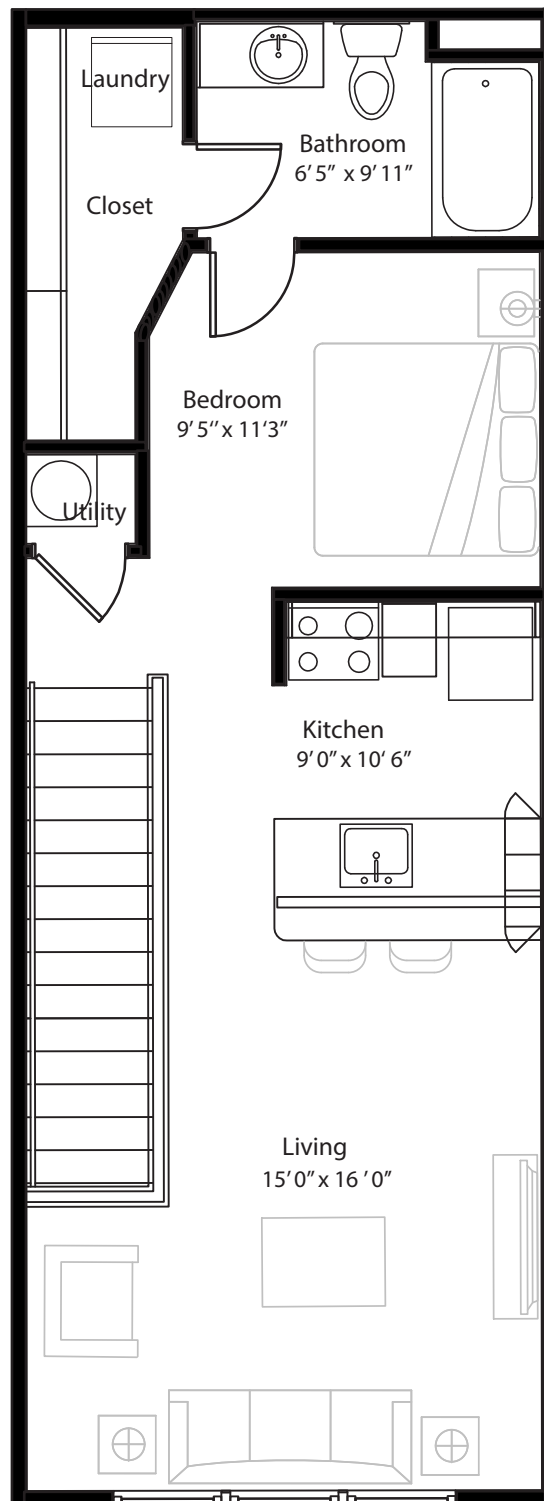

Studio Designer Overlook 2nd level, 1 bedroom, 1 bath - 660 sq. ft.

This floor plan representation is not to scale and all dimensions are approximate. Final layout and room dimensions are subject to change prior to the delivery of any apartment unit.