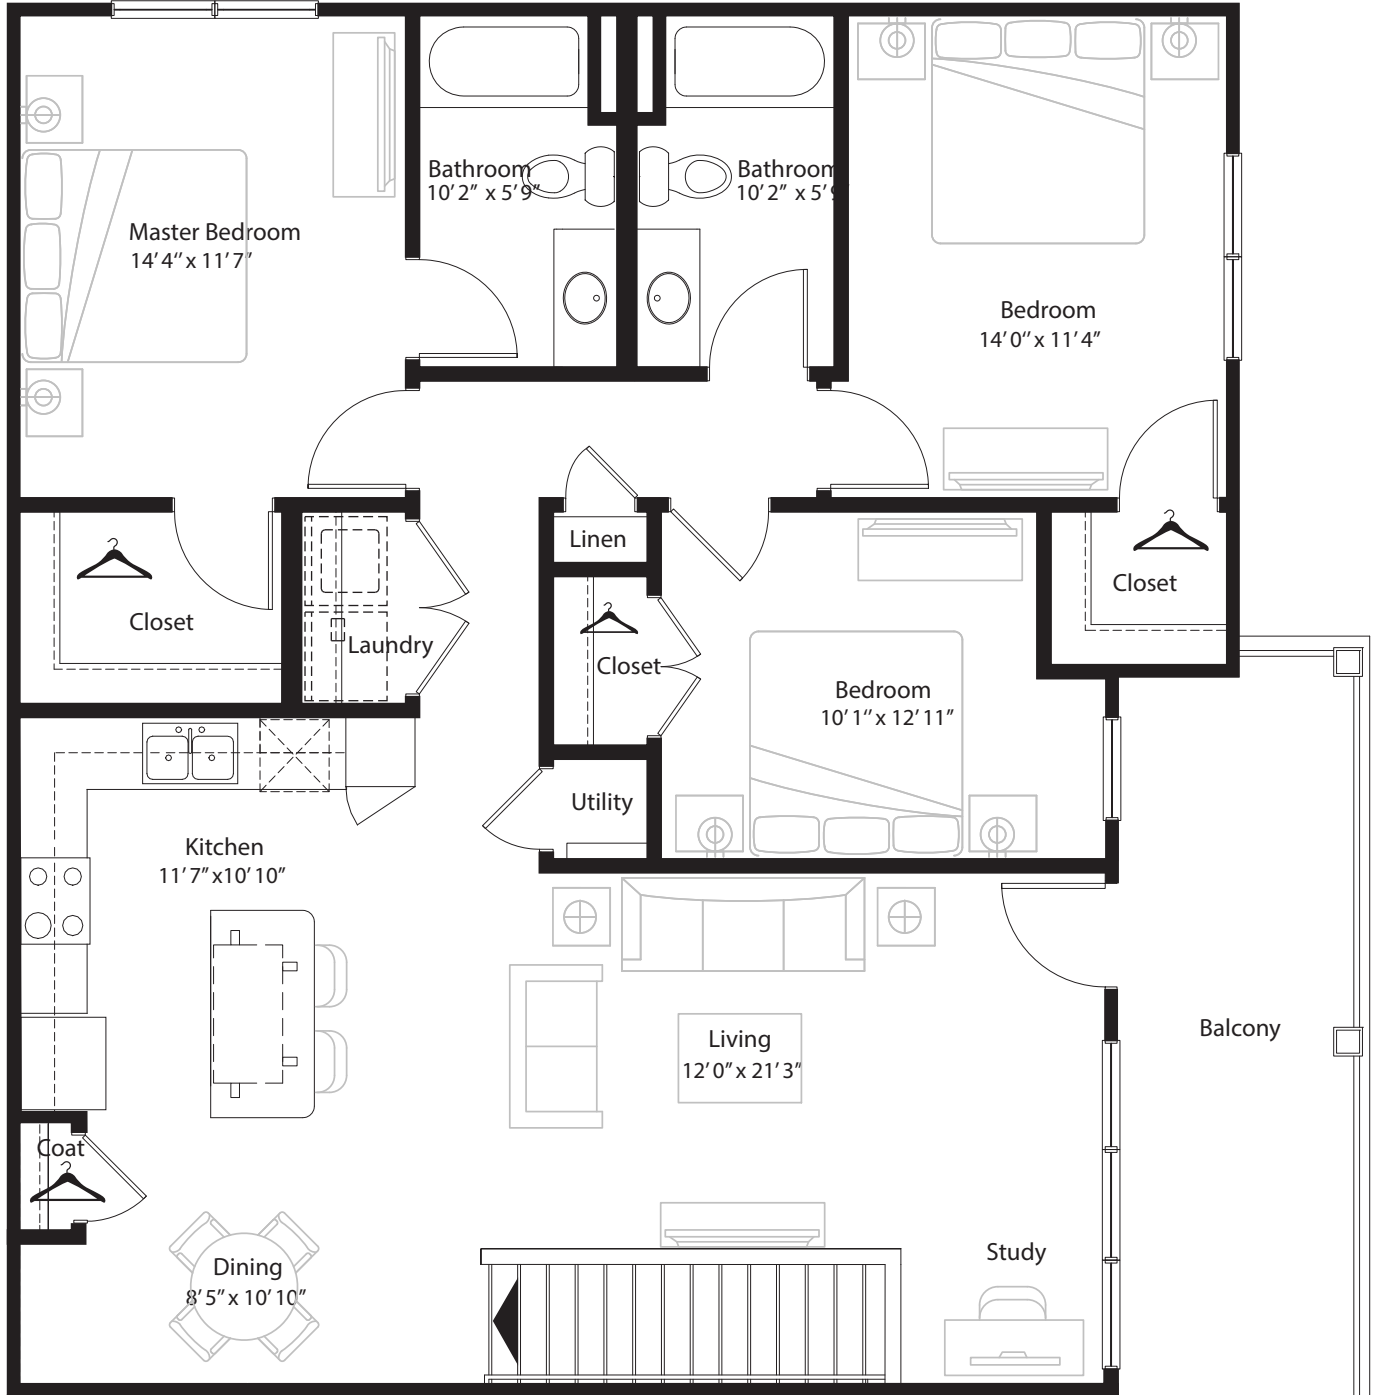

3 BR Grand Overlook

2nd level, 3 bedroom, 2 bath - 1,435 sq. ft. with 145 sq. ft. balcony

This floor plan representation is not to scale and all dimensions are approximate. Final layout and room dimensions are subject to change prior to the delivery of any apartment unit.