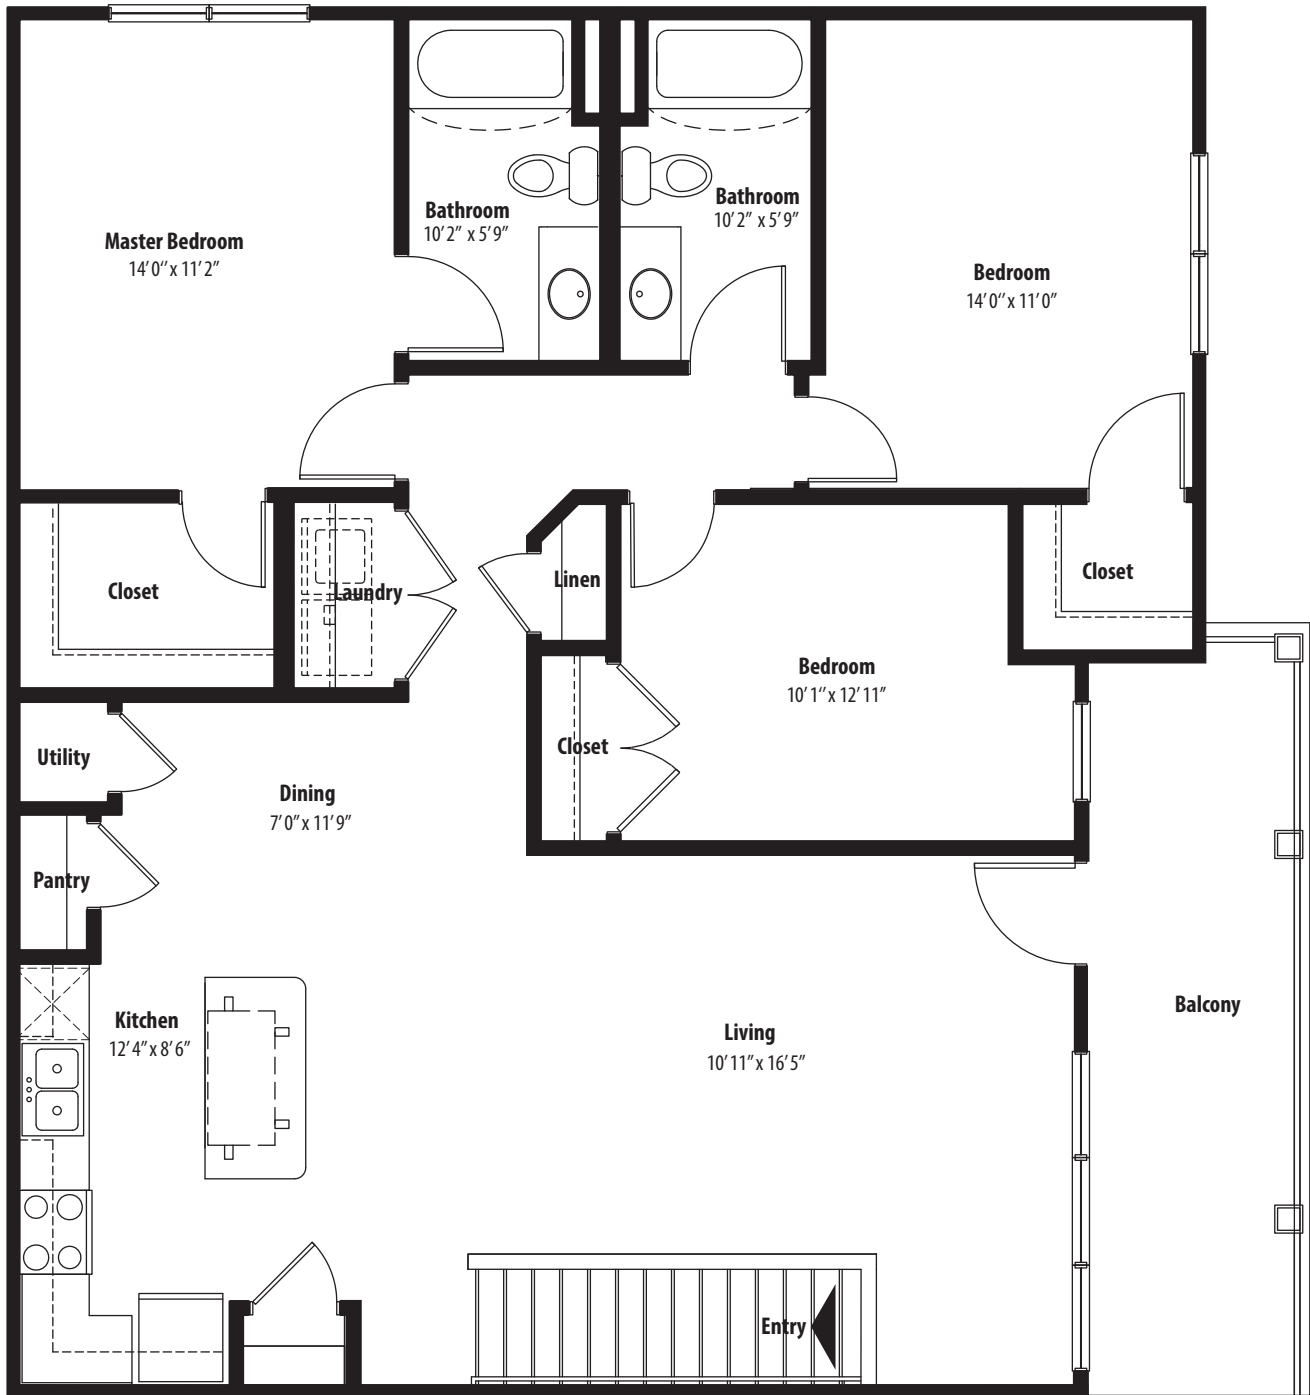

3 BR Grand Overlook

2nd level, 3 bedroom, 2 bath
1,430 sq. ft. with 75 sq. ft. balcony

This floor plan representation is not to scale and all dimensions are approximate. Final layout and room dimensions are subject to change prior to the delivery of any apartment unit.