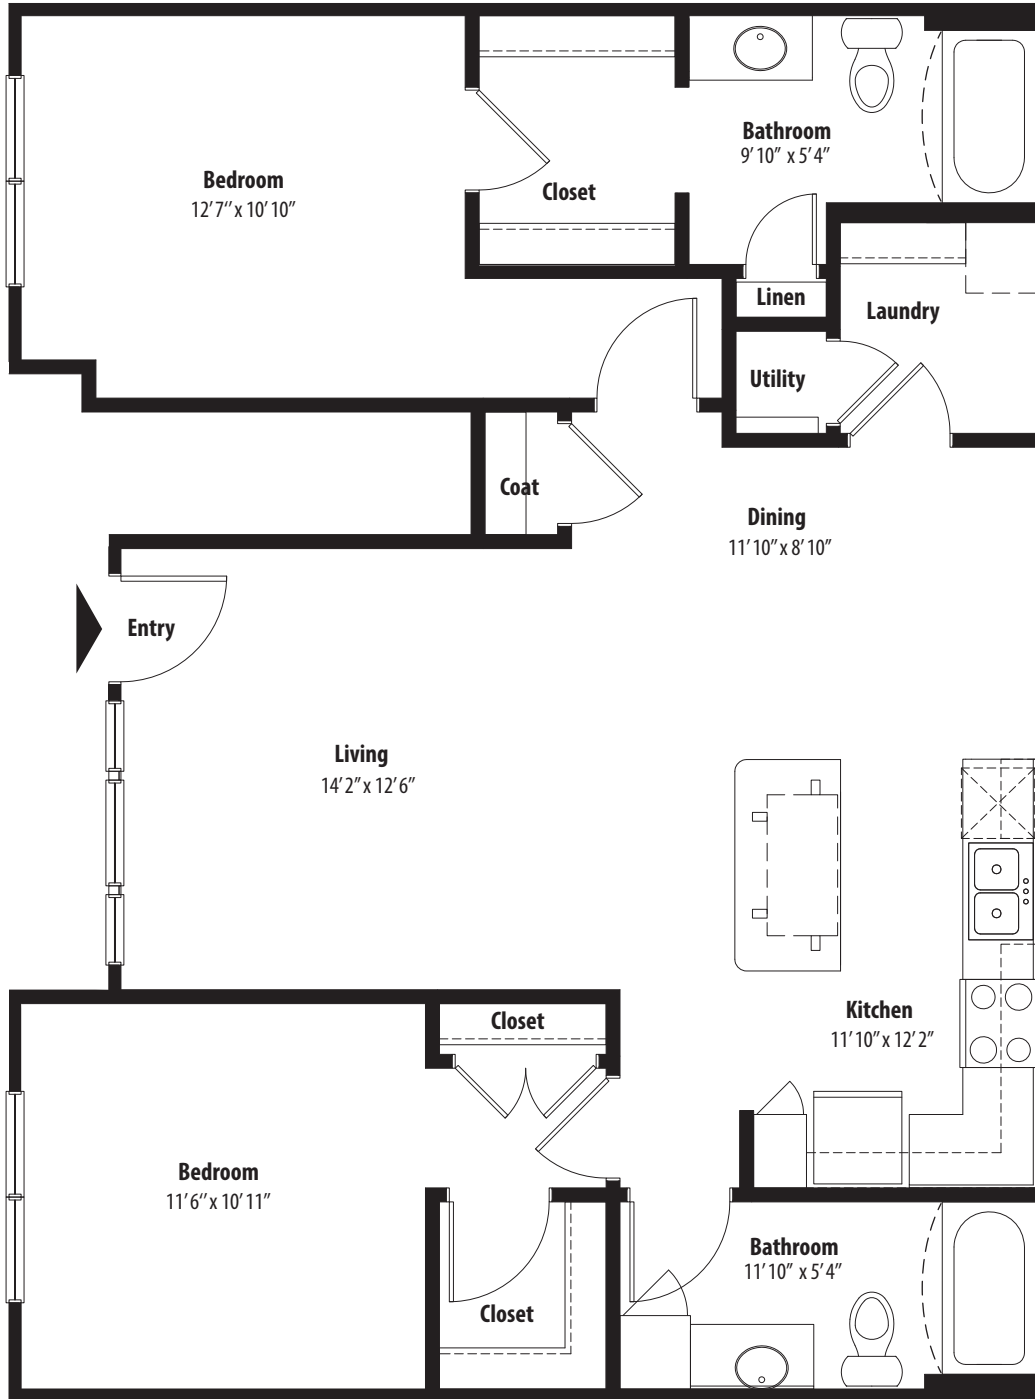

2 Bedroom Grand Courtyard 1st level, 2 bedroom, 2 bath - 1,088sq. ft. with 70 sq. ft. patio

This floor plan representation is not to scale and all dimensions are approximate. Final layout and room dimensions are subject to change prior to the delivery of any apartment unit.