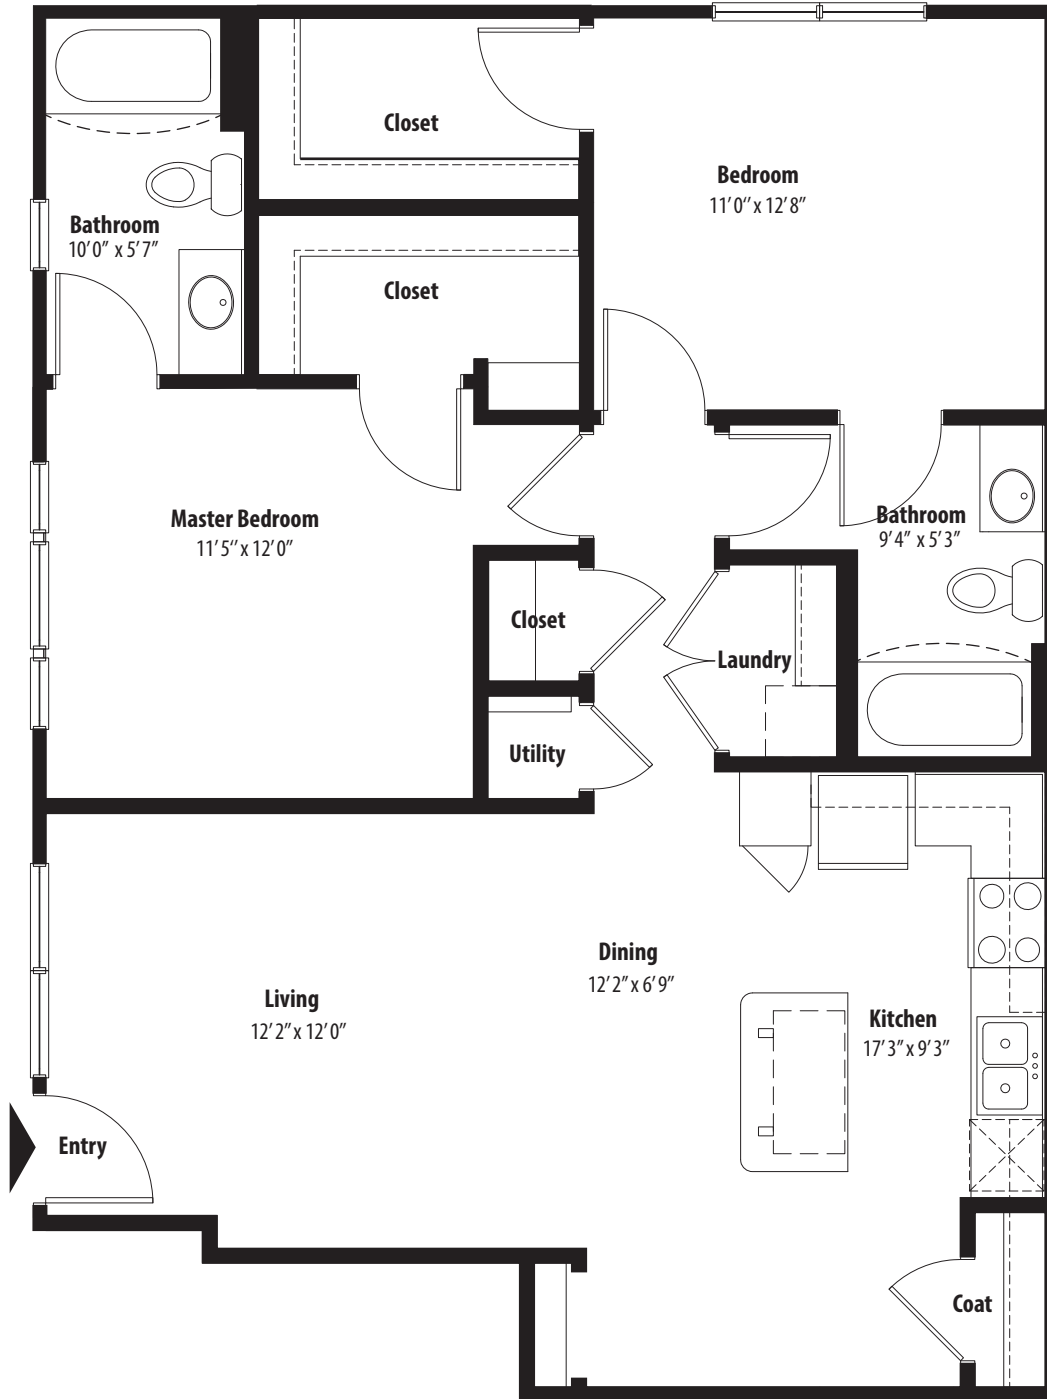

2 Bedroom Designer Courtyard 1st level, 2 bedroom, 2 bath - 1,062 sq. ft. with 89 sq. ft. patio

This floor plan representation is not to scale and all dimensions are approximate. Final layout and room dimensions are subject to change prior to the delivery of any apartment unit.