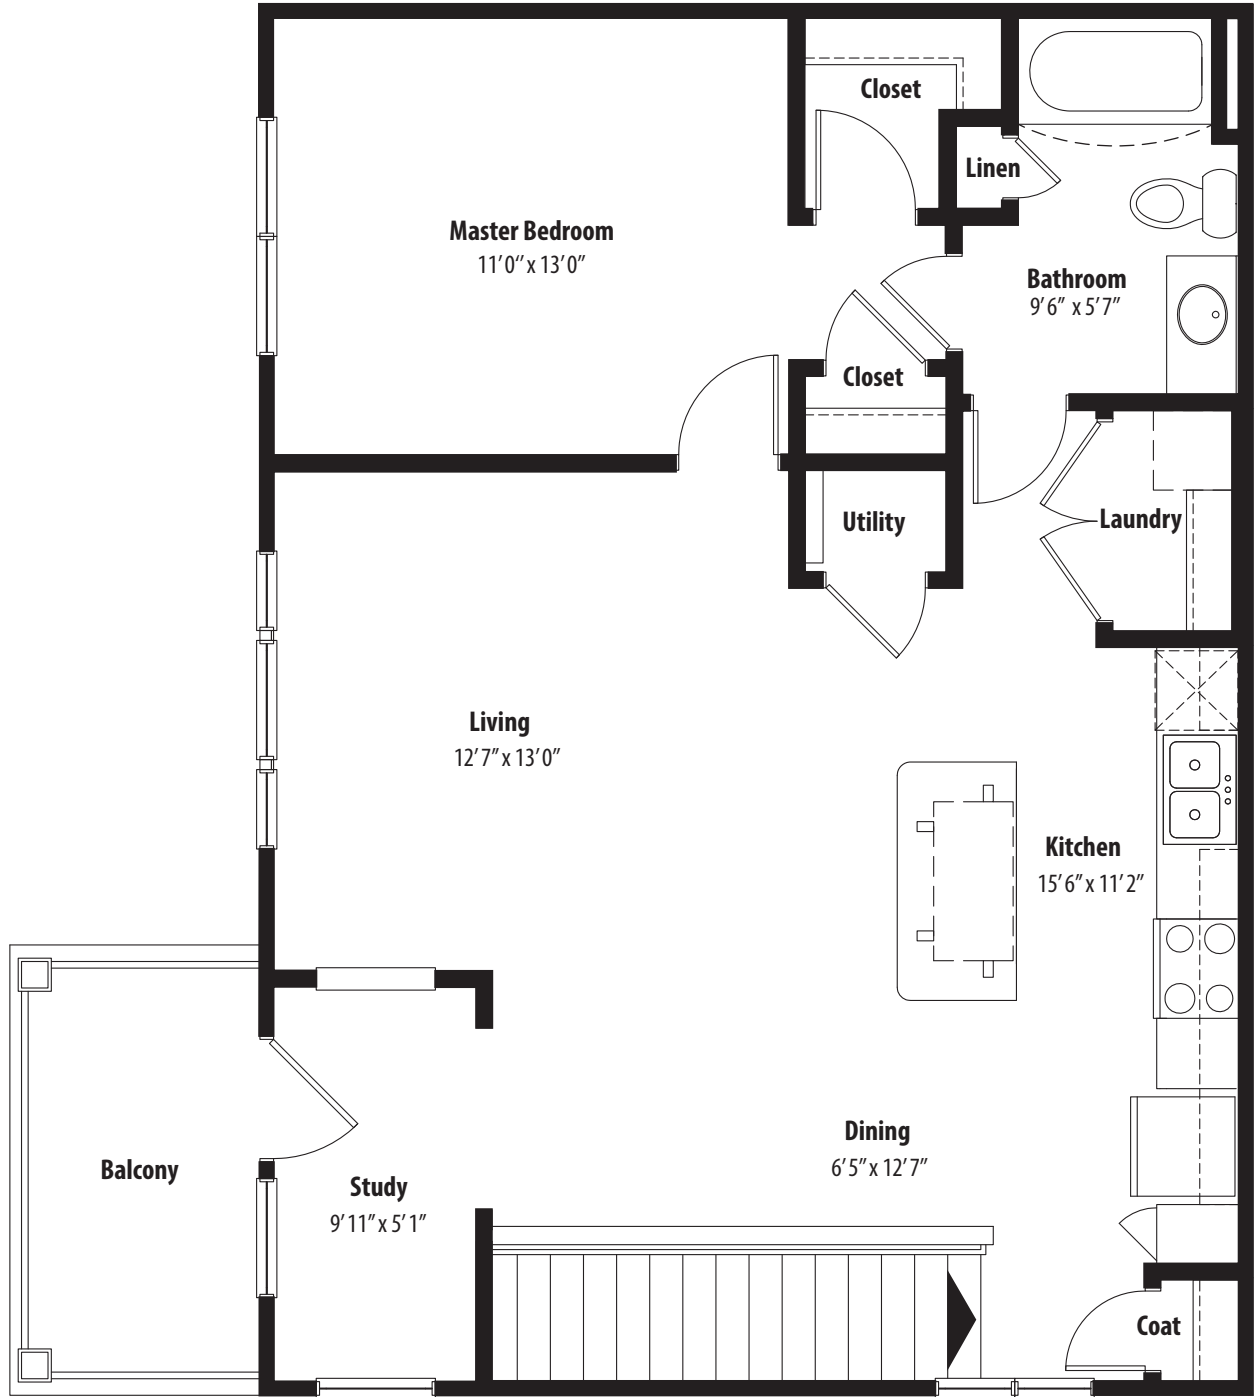

1 Bedroom Grand Overlook 2nd level, 1 bedroom, 1 bath - 909 sq. ft. with 62 sq. ft. balcony

This floor plan representation is not to scale and all dimensions are approximate. Final layout and room dimensions are subject to change prior to the delivery of any apartment unit.