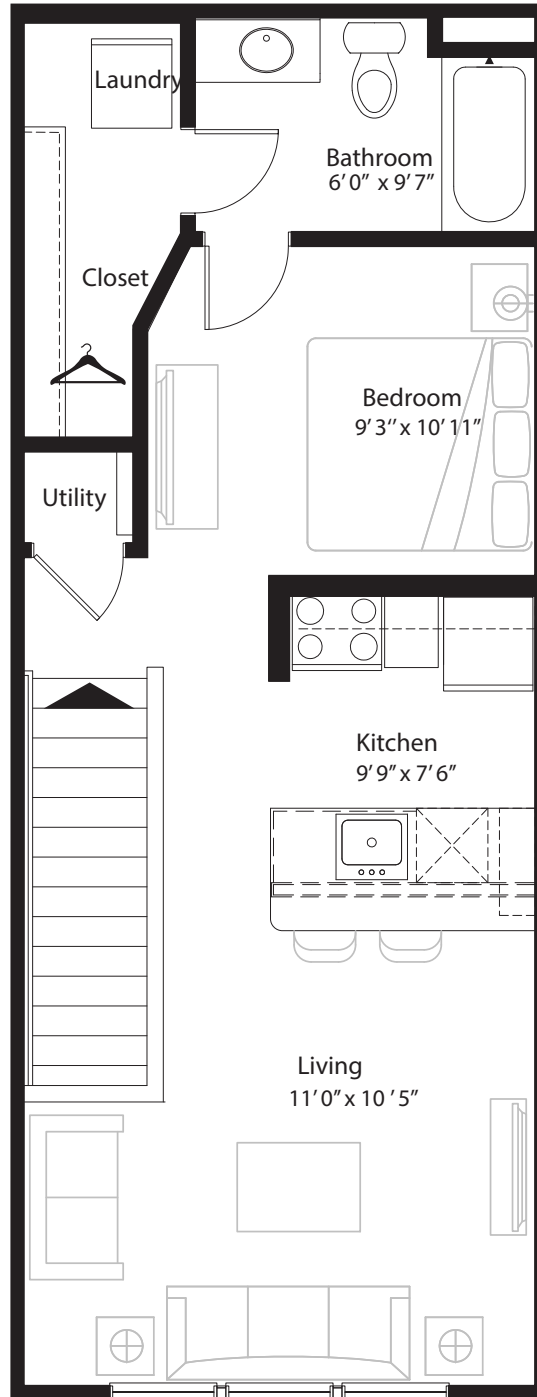

Studio Grand Overlook

2nd level, 1 bedroom, 1 bath - 623sq. ft.

This floor plan representation is not to scale and all dimensions are approximate. Final layout and room dimensions are subject to change prior to the delivery of any apartment unit.