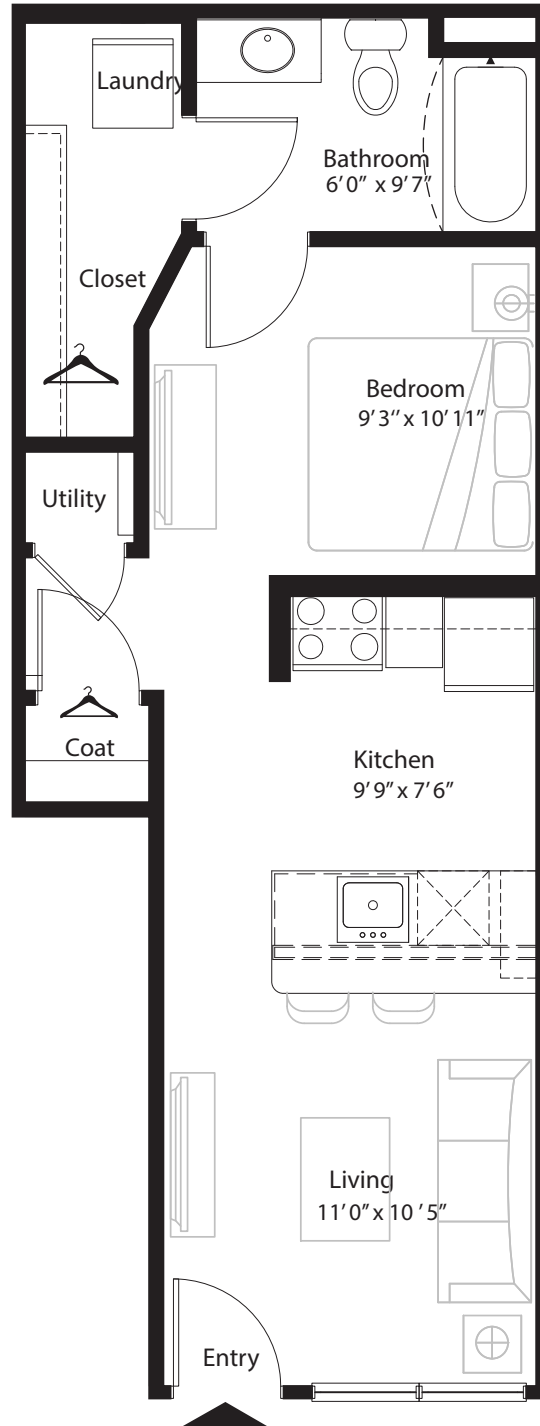

Studio Designer Courtyard

1st level, 1 bedroom, 1 bath - 525sq. ft.

This floor plan representation is not to scale and all dimensions are approximate. Final layout and room dimensions are subject to change prior to the delivery of any apartment unit.