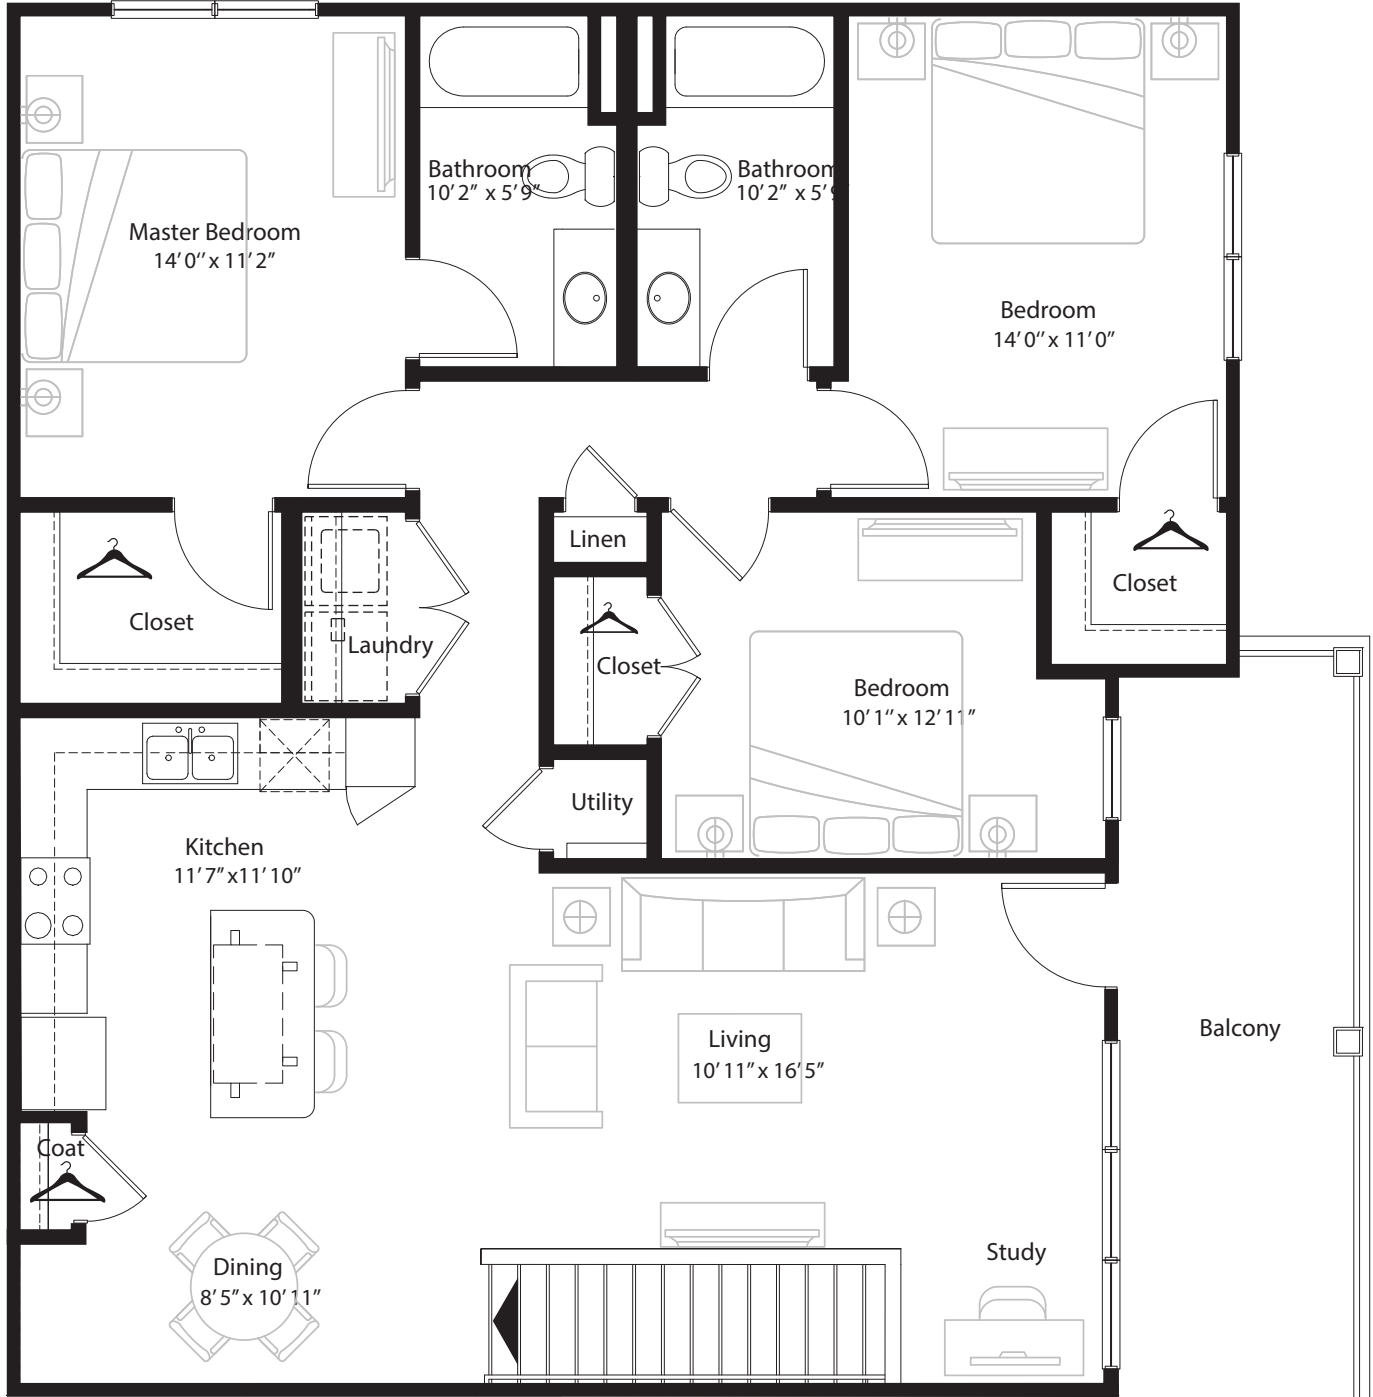

3 BR Grand Overlook

2nd level, 3 bedroom, 2 bath - 1,430 sq. ft. with 75 sq. ft. balcony

This floor plan representation is not to scale and all dimensions are approximate. Final layout and room dimensions are subject to change prior to the delivery of any apartment unit.