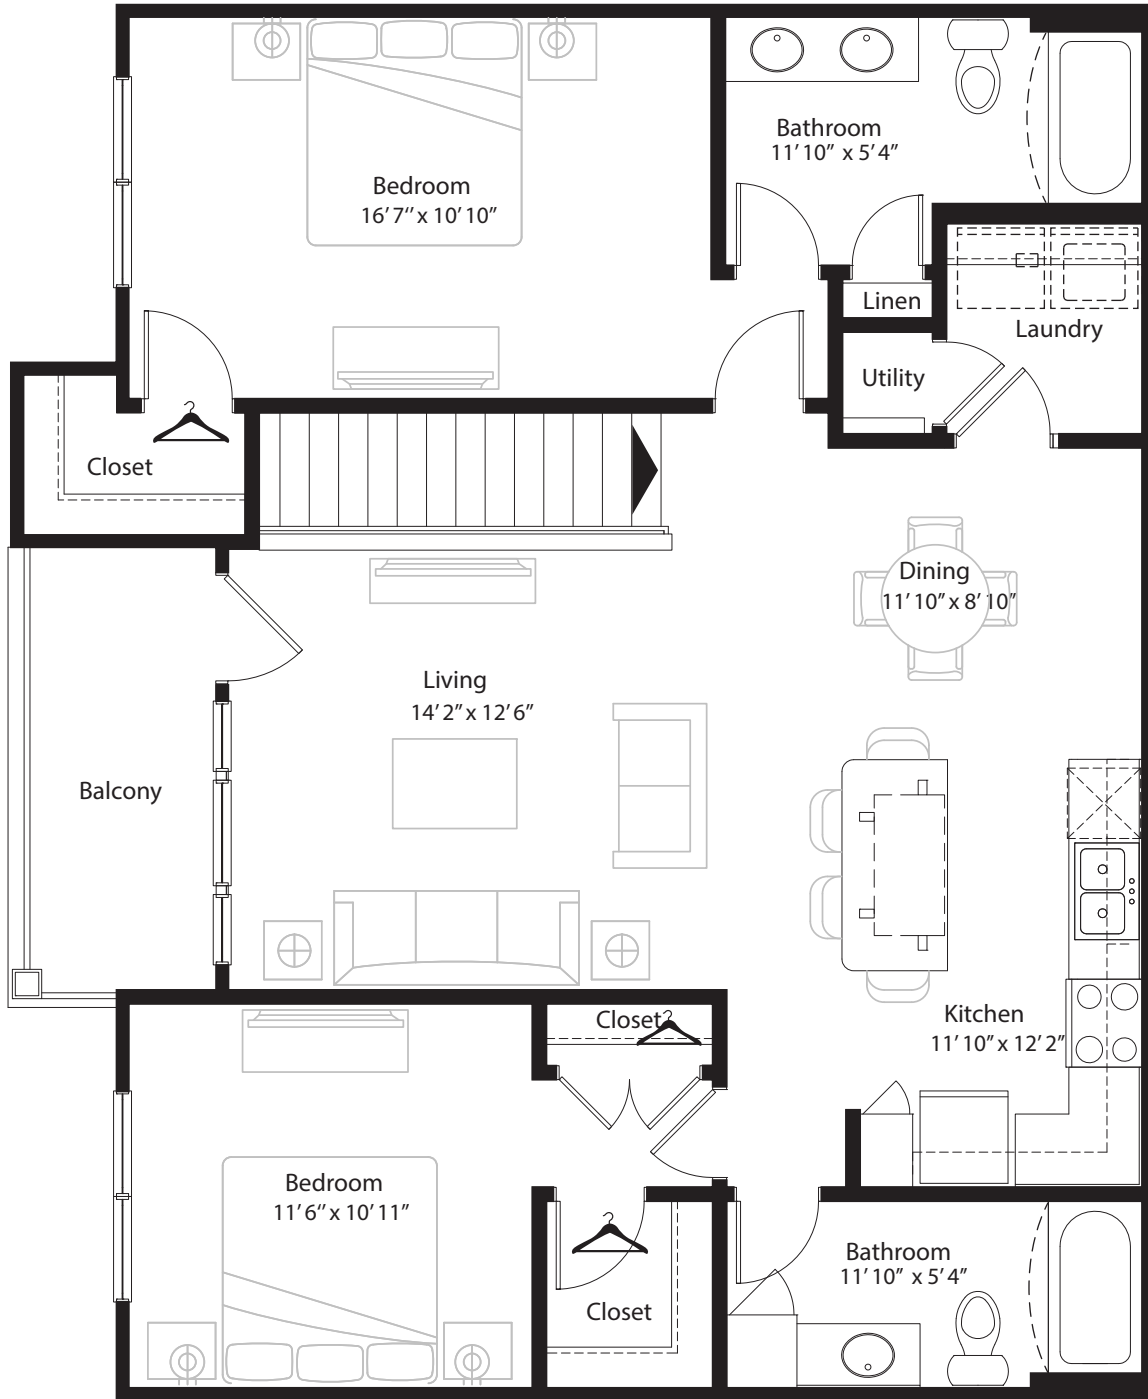

2 Bedroom Grand Overlook

2nd level, 2 bedroom, 2 bath - 1,185 sq. ft. with 70 sq. ft. balcony

This floor plan representation is not to scale and all dimensions are approximate. Final layout and room dimensions are subject to change prior to the delivery of any apartment unit.