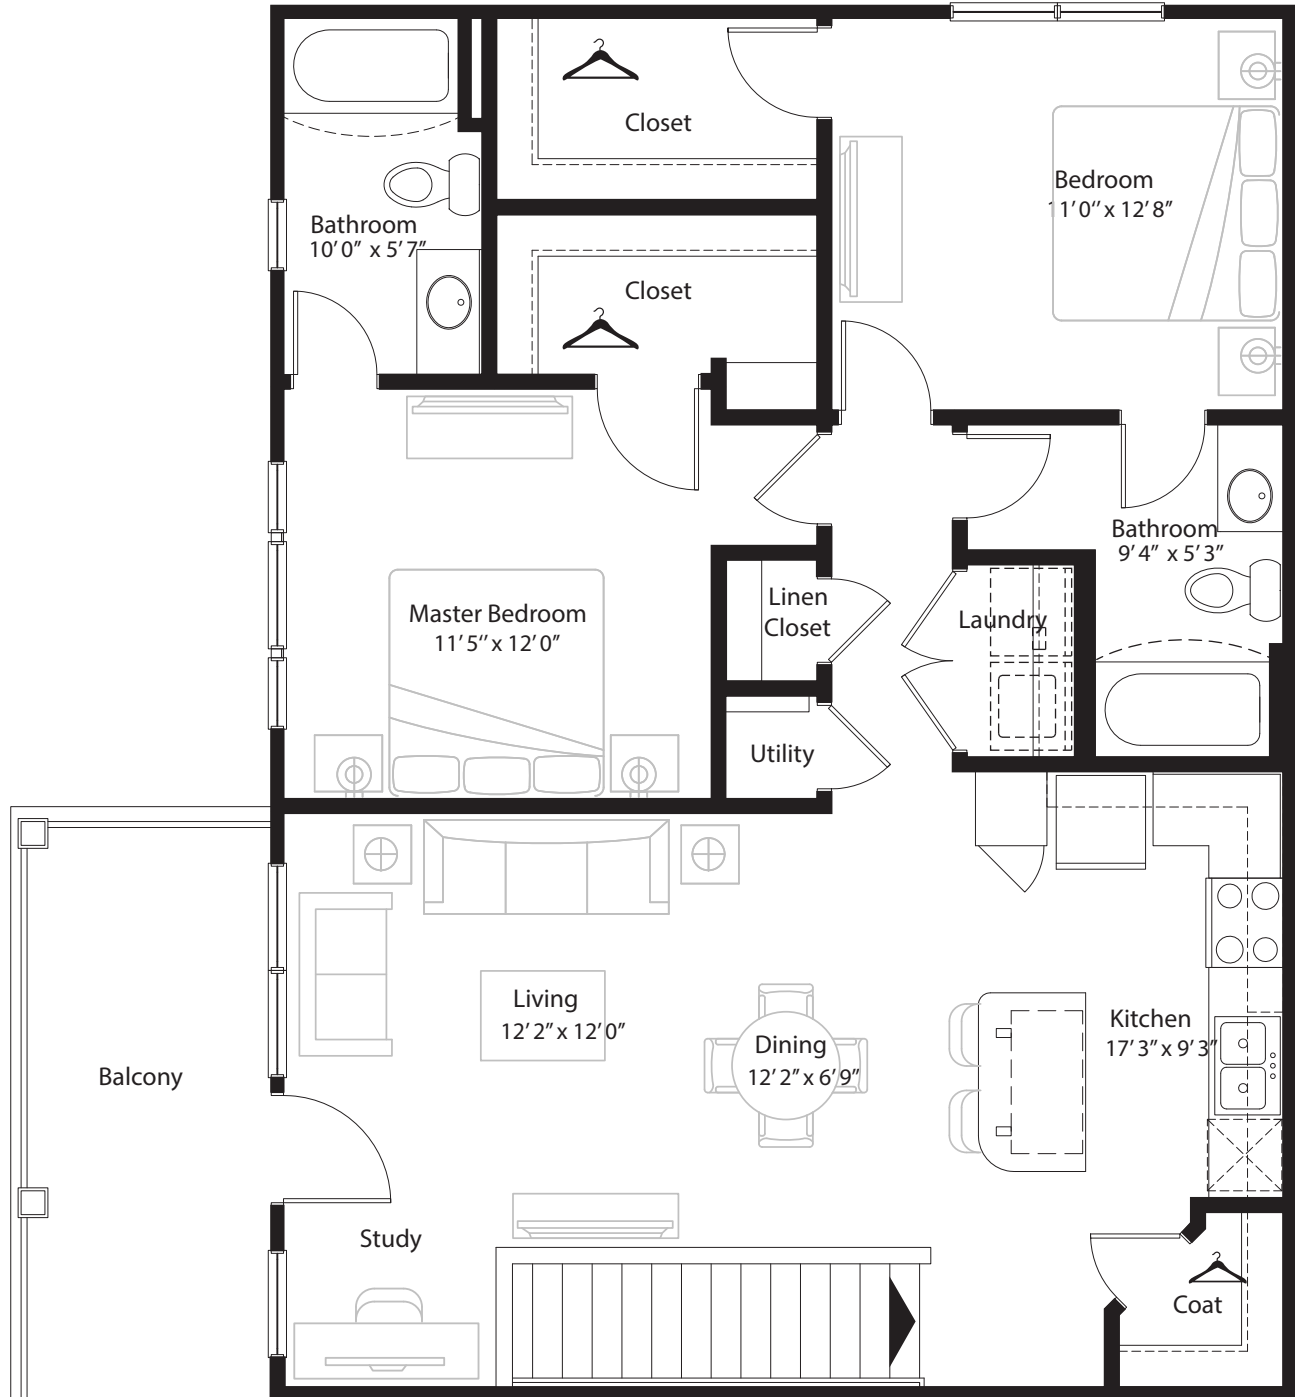

2 BR Designer Overlook

2nd level, 2 bedroom, 2 bath - 1,151 sq. ft. with 78 sq. ft. balcony

This floor plan representation is not to scale and all dimensions are approximate. Final layout and room dimensions are subject to change prior to the delivery of any apartment unit.